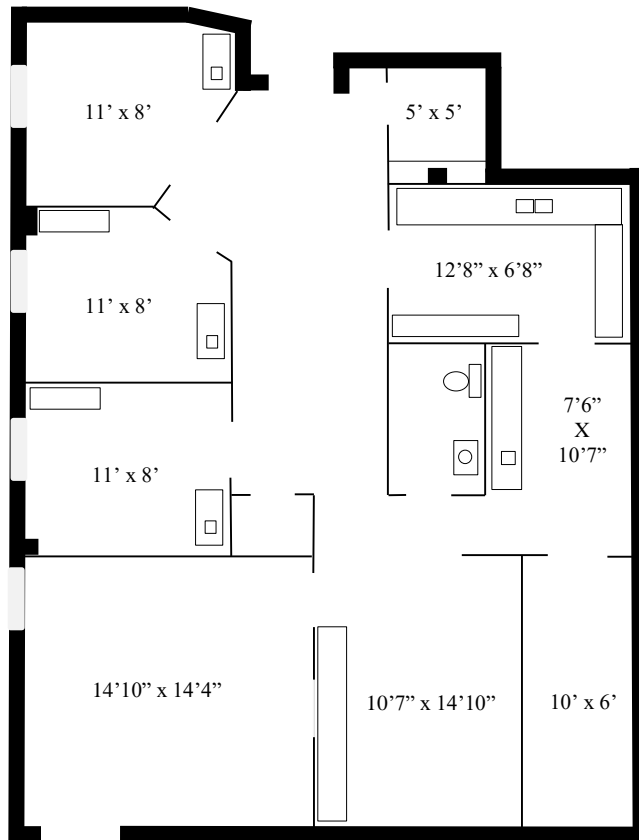

**150 North Finley Avenue Group, LLC
150 North Finley Avenue
Basking Ridge, NJ 07920
Suite 206
1,309 S.F.**

***The proposed design and dimensions are for budget and negotiation purposes only.
Final design and dimensions are subject to change upon review and approval by Architect***