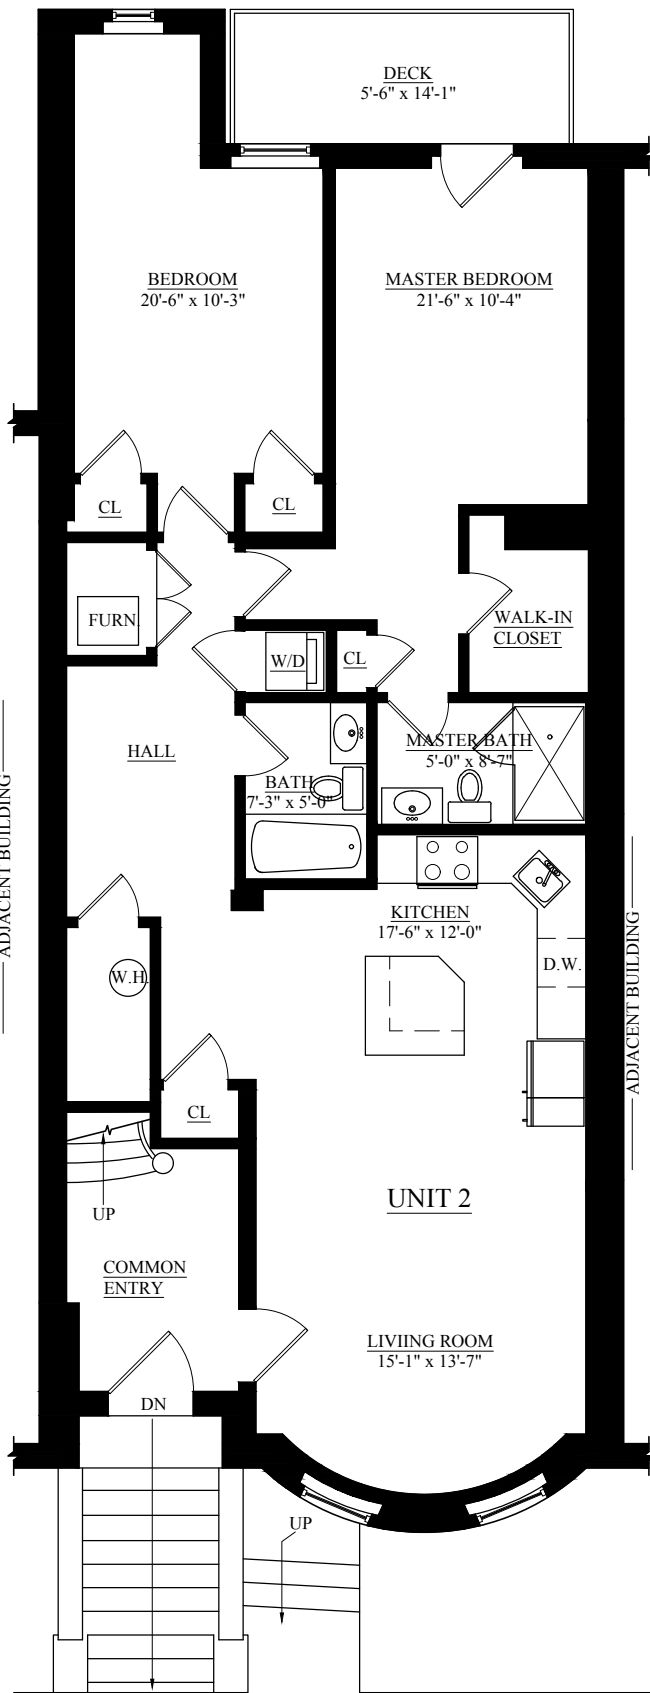

666 MASSACHUSETTS AVE., UNIT 1
 BOSTON, MA

SCALE: 1/4" = 1'-0"

666 MASSACHUSETTS AVE., UNIT 2
BOSTON, MA

SCALE: 1/4" = 1'-0"

666 MASSACHUSETTS AVE., UNIT 4
 BOSTON, MA

SCALE: 1/4" = 1'-0"

666 MASSACHUSETTS AVE., UNIT 5
 BOSTON, MA

SCALE: 1/4" = 1'-0"

666 MASSACHUSETTS AVE., ROOF
BOSTON, MA

SCALE: 1/4" = 1'-0"