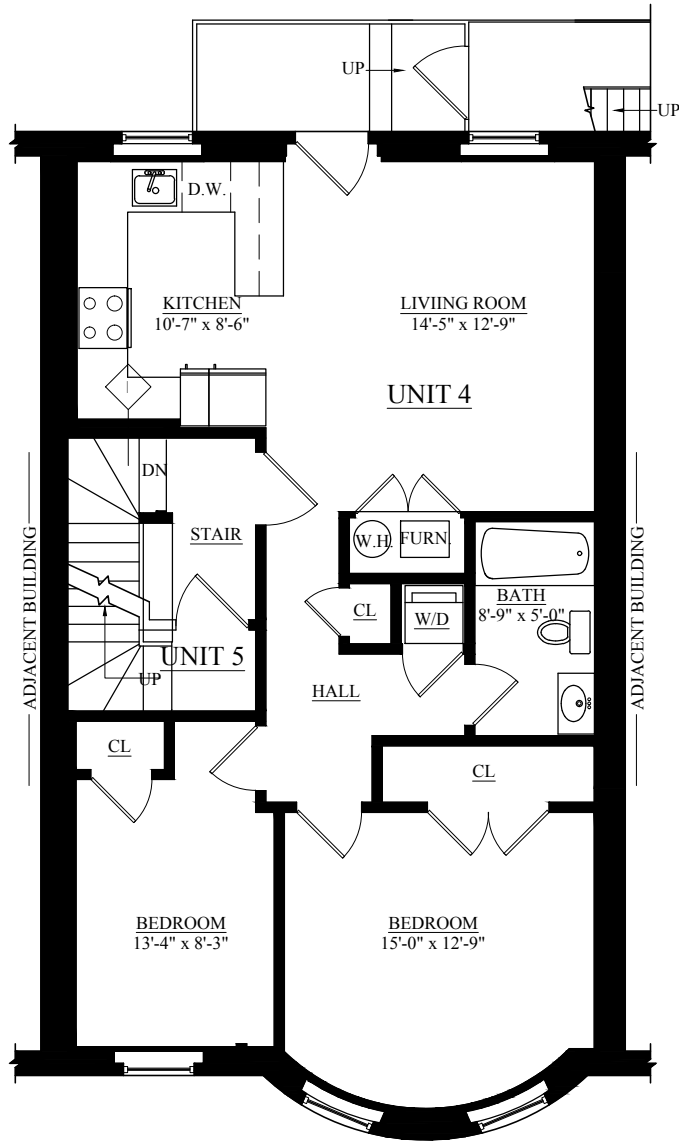

666 MASSACHUSETTS AVE., UNIT 1
 BOSTON, MA

SCALE: 1/4" = 1'-0"

666 MASSACHUSETTS AVE., UNIT 2
BOSTON, MA

SCALE: 1/4" = 1'-0"

666 MASSACHUSETTS AVE., UNIT 4
 BOSTON, MA

SCALE: 1/4" = 1'-0"

666 MASSACHUSETTS AVE., UNIT 5
 BOSTON, MA

SCALE: 1/4" = 1'-0"

666 MASSACHUSETTS AVE., ROOF
BOSTON, MA

SCALE: 1/4" = 1'-0"