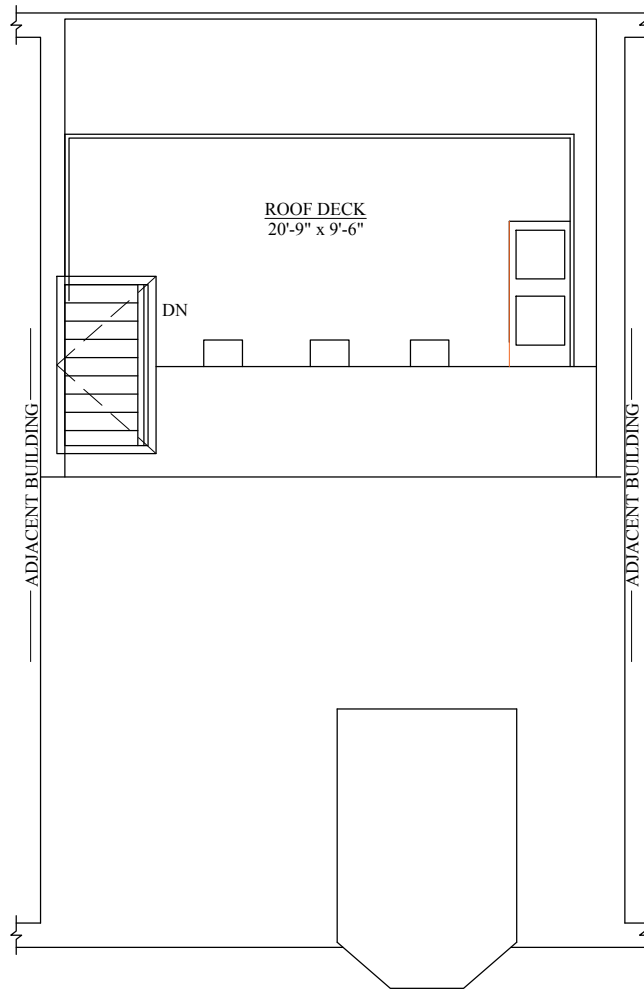

666 MASSACHUSETTS AVE., UNIT 1
 BOSTON, MA

SCALE: 1/4" = 1'-0"

666 MASSACHUSETTS AVE., UNIT 2
BOSTON, MA

SCALE: 1/4" = 1'-0"

666 MASSACHUSETTS AVE., UNIT 4
 BOSTON, MA

SCALE: 1/4" = 1'-0"

666 MASSACHUSETTS AVE., UNIT 5
 BOSTON, MA

SCALE: 1/4" = 1'-0"

666 MASSACHUSETTS AVE., ROOF
BOSTON, MA

SCALE: 1/4" = 1'-0"