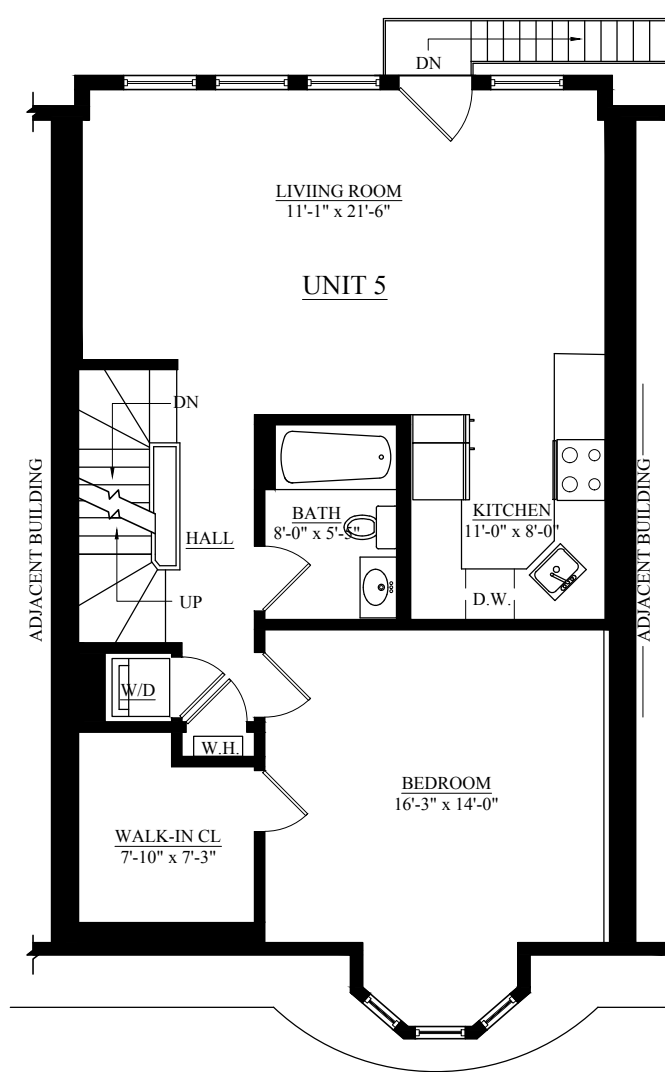

666 MASSACHUSETTS AVE., UNIT 1
 BOSTON, MA

SCALE: 1/4" = 1'-0"

666 MASSACHUSETTS AVE., UNIT 2
BOSTON, MA

SCALE: 1/4" = 1'-0"

666 MASSACHUSETTS AVE., UNIT 4
 BOSTON, MA

SCALE: 1/4" = 1'-0"

666 MASSACHUSETTS AVE., UNIT 5
 BOSTON, MA

SCALE: 1/4" = 1'-0"

666 MASSACHUSETTS AVE., ROOF
BOSTON, MA

SCALE: 1/4" = 1'-0"