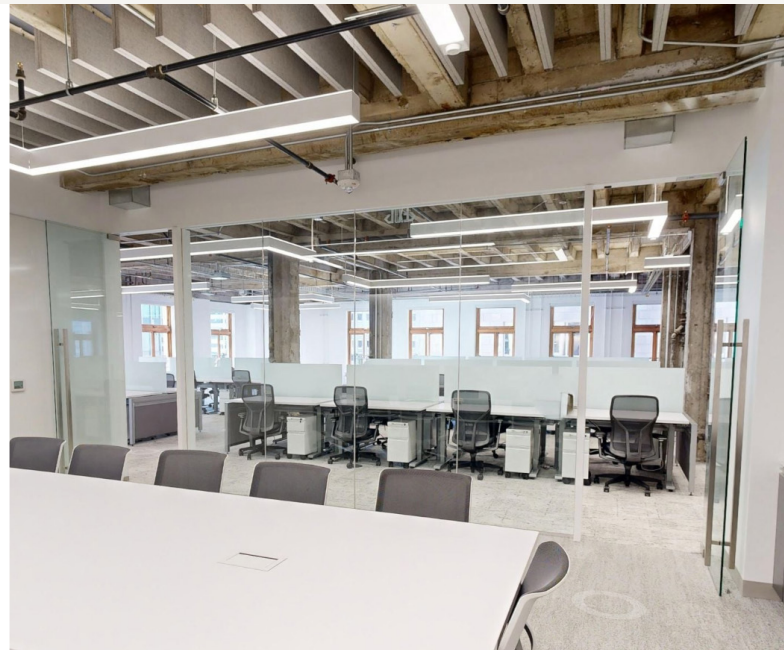

Suite 1100

9,731 RSF

- Available now
- Recently Completed Plug & Play Spec Suite
- Fully furnished creative floor
- Large all hands/break area
- 2 private offices
- 1 large conference room
- 2 medium conference rooms
- 2 small meeting rooms
- 4 phone rooms
- 75 workstations

115
SANSOME

High end furnishings with collaborative and flexible layouts

VIRTUAL TOUR