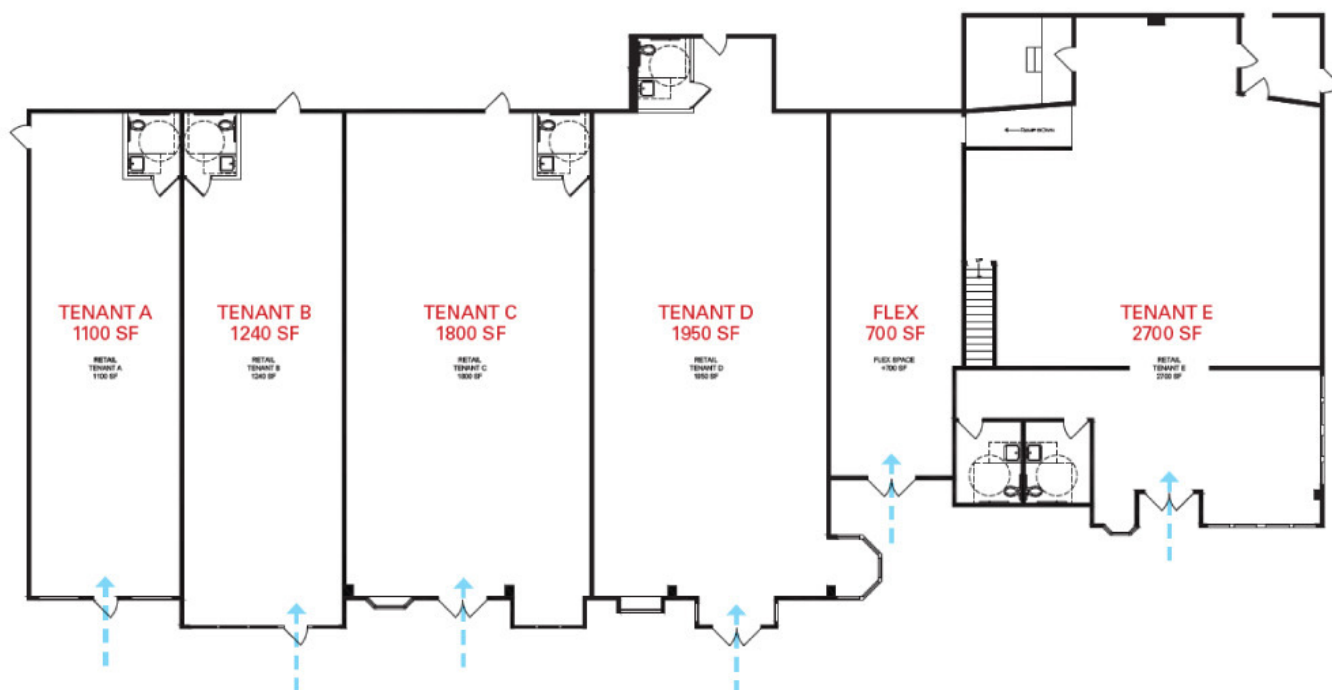

CALEB CARR
(479)685-6645
caleb@arkrealestate.com

LEASE INFORMATION

Lease Type:	(NNN)	Lease Term:	24 Months
Available SF:	1,100 SF - 3,400 SF	Lease Rate:	\$16.00 SF

AVAILABLE SPACES

SUITE	TENANT	SIZE (SF)	LEASE TYPE	LEASE RATE
Suite A	Rebel Wear by Baer	1,100 SF	NNN	\$14.50 SF/yr
Suite C	Available	1,800 SF	NNN	\$16.00 SF/yr
Suite D	Available	1,950 SF	NNN	\$16.00 SF/yr
Suite 504	Available	4,500 SF	NNN	\$16.00 SF/yr