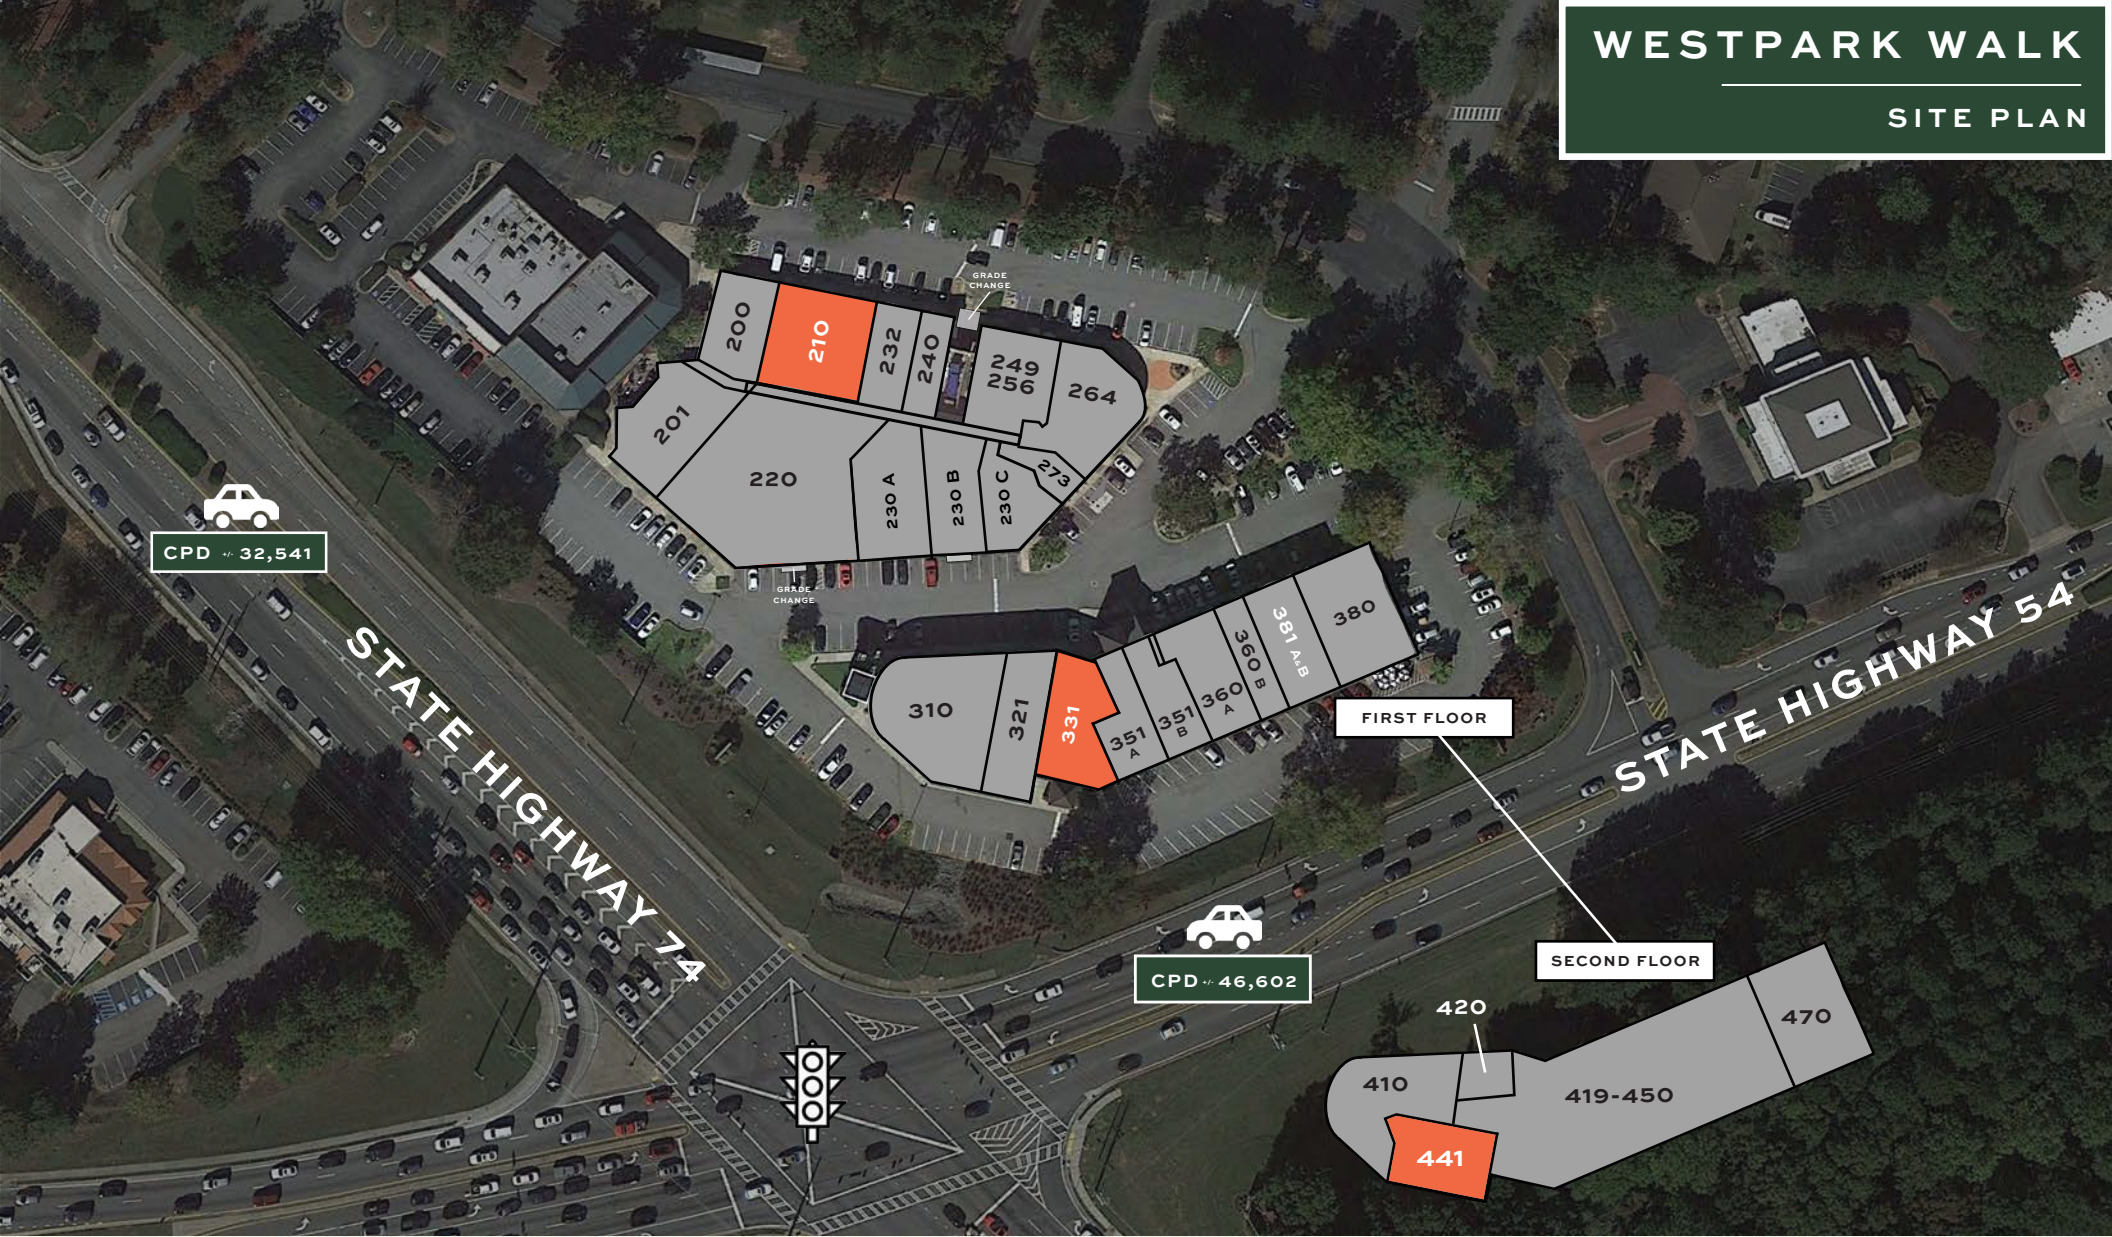

## TRADE MAP

THE SHOPPES AT PEACHTREE CITY

ETHAN ALLEN

HWY 74  
CPD 32,541

WESTPARK WALK

HWY 54  
CPD 46,602

Population 2023

1 Mile	3 Miles	5 Miles
5,847	32,089	61,189

## SITE PLAN

UNIT	TENANT	SF
200	Alloy Personal Training	1,560
201	Pascal's	3,166
210	AVAILABLE	4,219
220	Books A Million	8,740
230A	Ansley Real Estate	3,946
230 B	Emory Rehab	3,500
230C	The Herb Shop	1,943
240	State Farm	1,375
249 & 256	Star of India	2,861
232	Hotworx	1,815