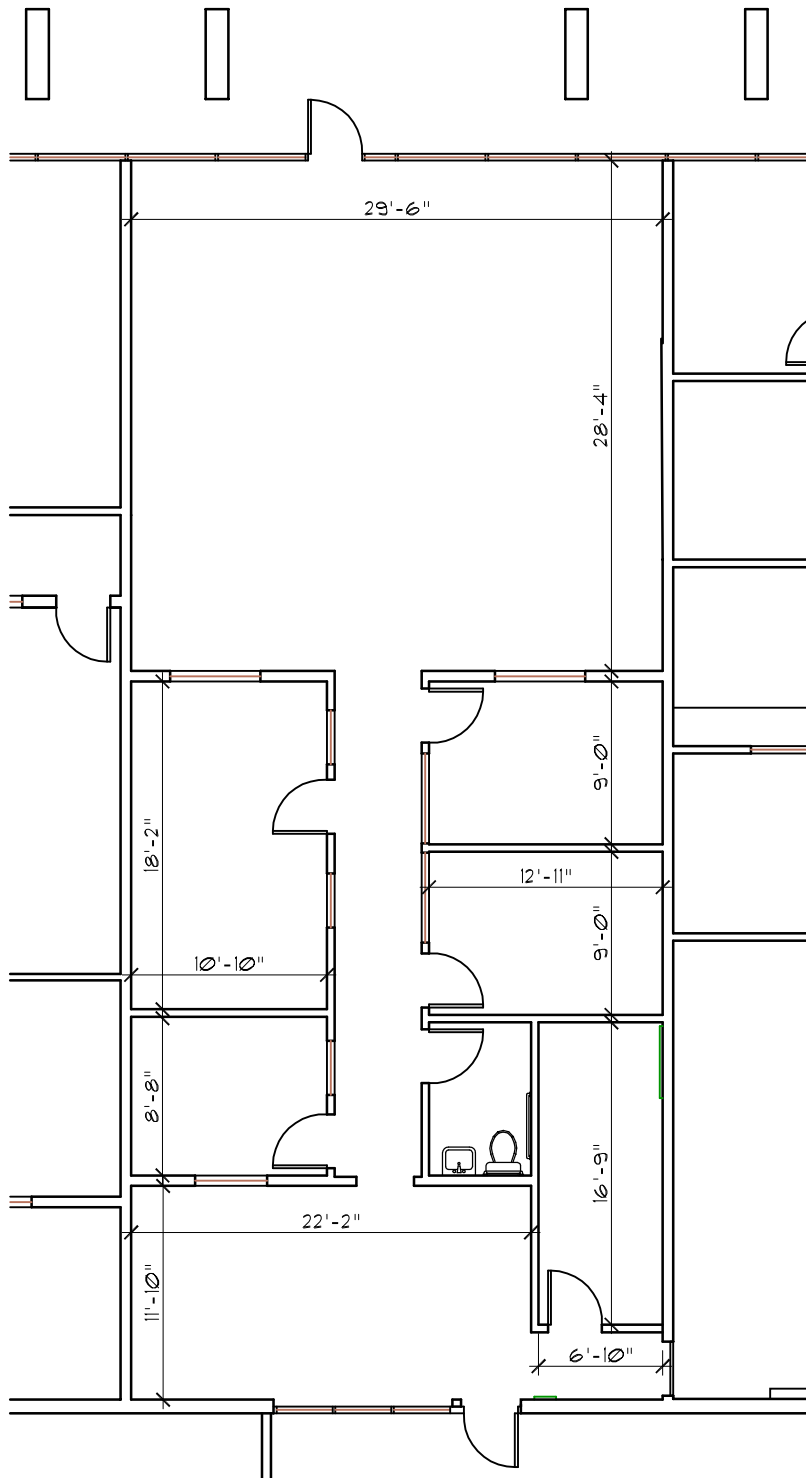

BUILDING C

CRUX
ARCHITECTURE
WHERE CREATIVITY MEETS FUNCTIONALITY

SUITE C-320
PARK 5 CENTER
SALEM, OREGON
CRUX#25055 10/08/25

BUILDING C

CRUX
ARCHITECTURE
WHERE CREATIVITY MEETS FUNCTIONALITY

SUITE C-320
PARK5 CENTER
SALEM, OREGON
CRUX#25055 10/08/25