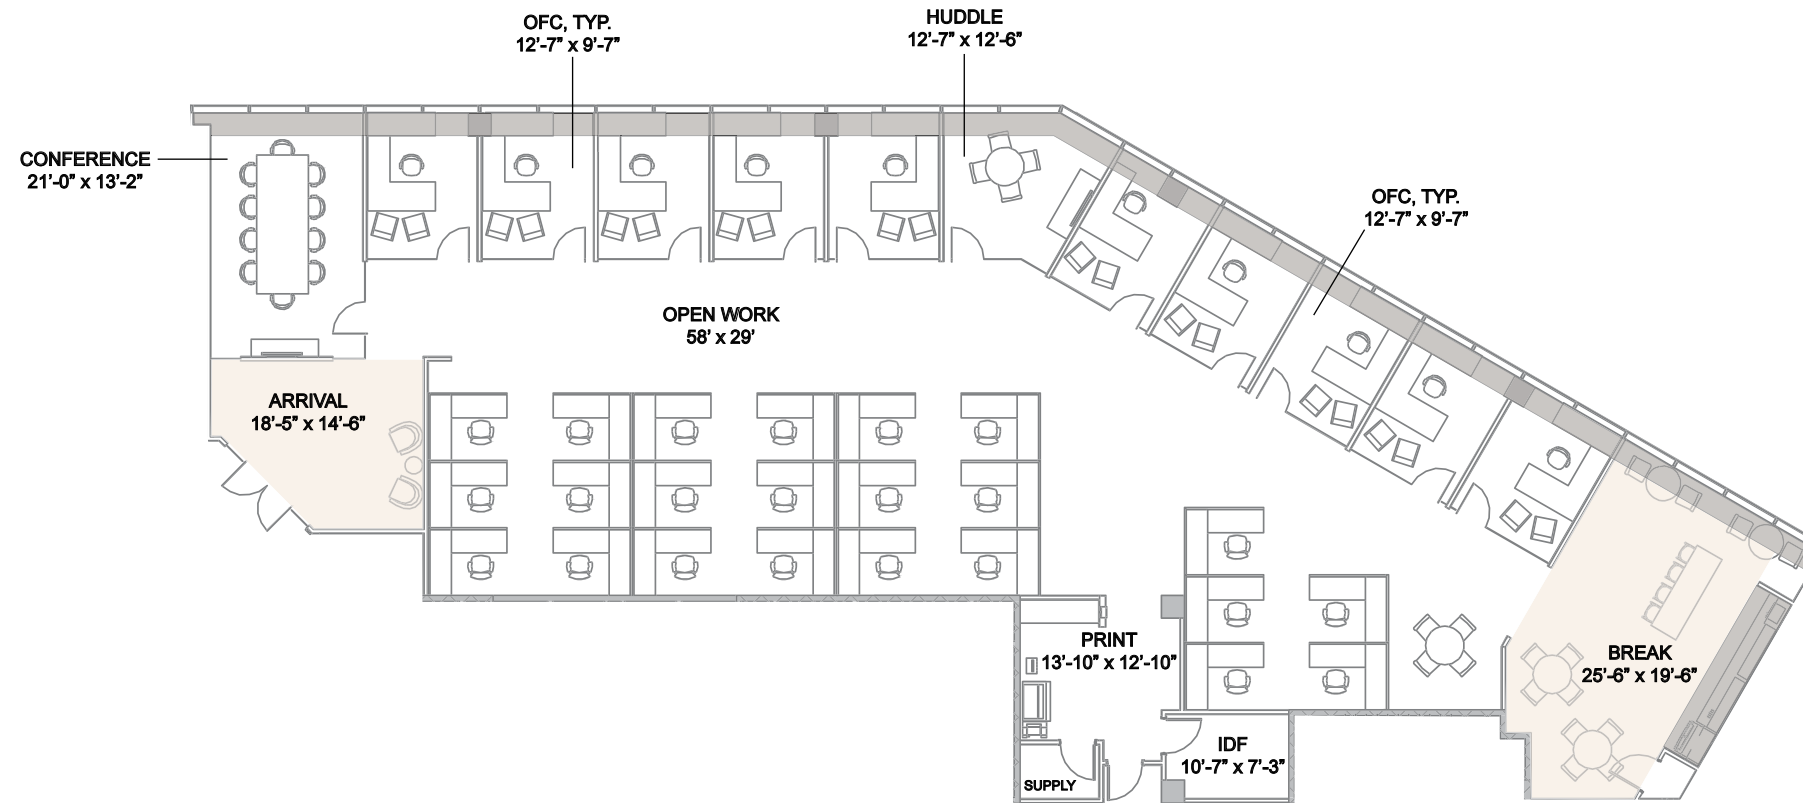

FLOOR 5, SUITE 540

- DRYWALL CEILING
- ACOUSTICAL CEILING TILE
- EXPOSED STRUCTURE

POLISHED CONCRETE

BASE - TARKETT - BURNT UMBER

OPEN AREA CARPET - SHAW CONTRACT - HABITAT TILE: SHADOW

OFFICE & CONF. CARPET - SHAW CONTRACT - INTENTION TILE: INK

PENDANT LIGHT - ALPHABET - BETA 4

SOLID SURFACE - WILSONART - HAIDA

BACK SPLASH - TILE BAR - ENIGMA WHITE 2X8

OFFICE FRONTS

UPPER CABS - WHITE ASH  
LOWER CABS- WENGE STRAND

PAINT - BENJAMIN MOORE - SUPER WHITE 0C-152