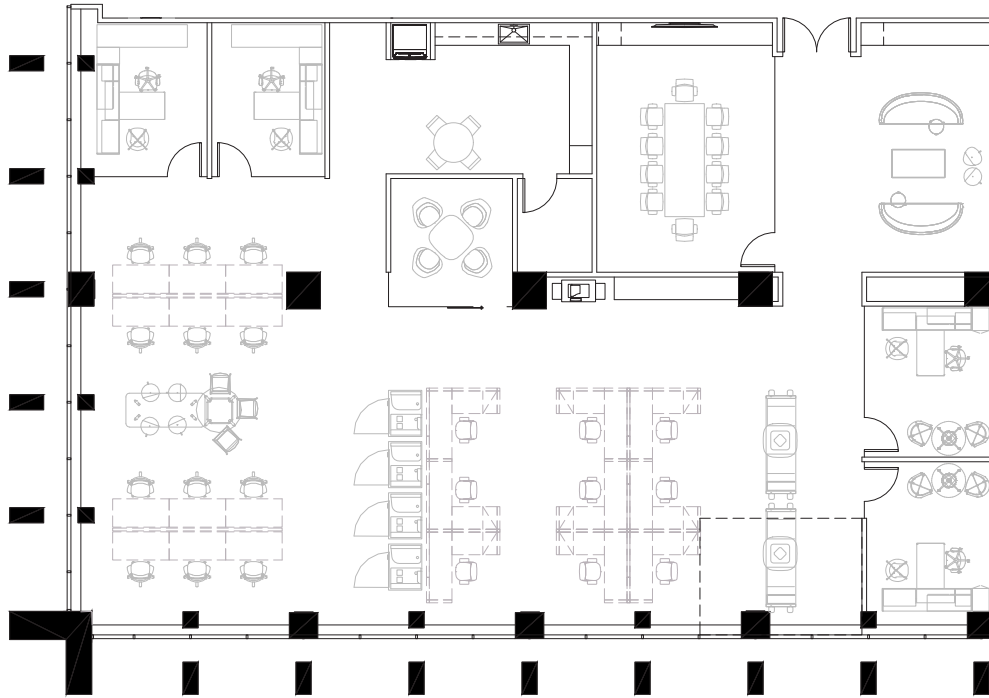

SPEC SUITE 270

5,611 RSF

FINISH PALETTE

KEY PLAN

PETER MCGUONE | 404.962.8637 | PETER.MCGUONE@STREAMREALTY.COM

MADISON MCCLELLAN | 404.962.8656 | MADISON.MCCLELLAN@STREAMREALTY.COM

LAUREN SLAPPEY | 404.962.8639 | LAUREN.SLAPPEY@STREAMREALTY.COM