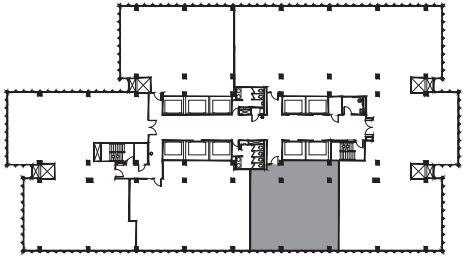

TOWER 229, SUITE 965

1,556 RSF

KEY PLAN

PEACHTREE
CENTER