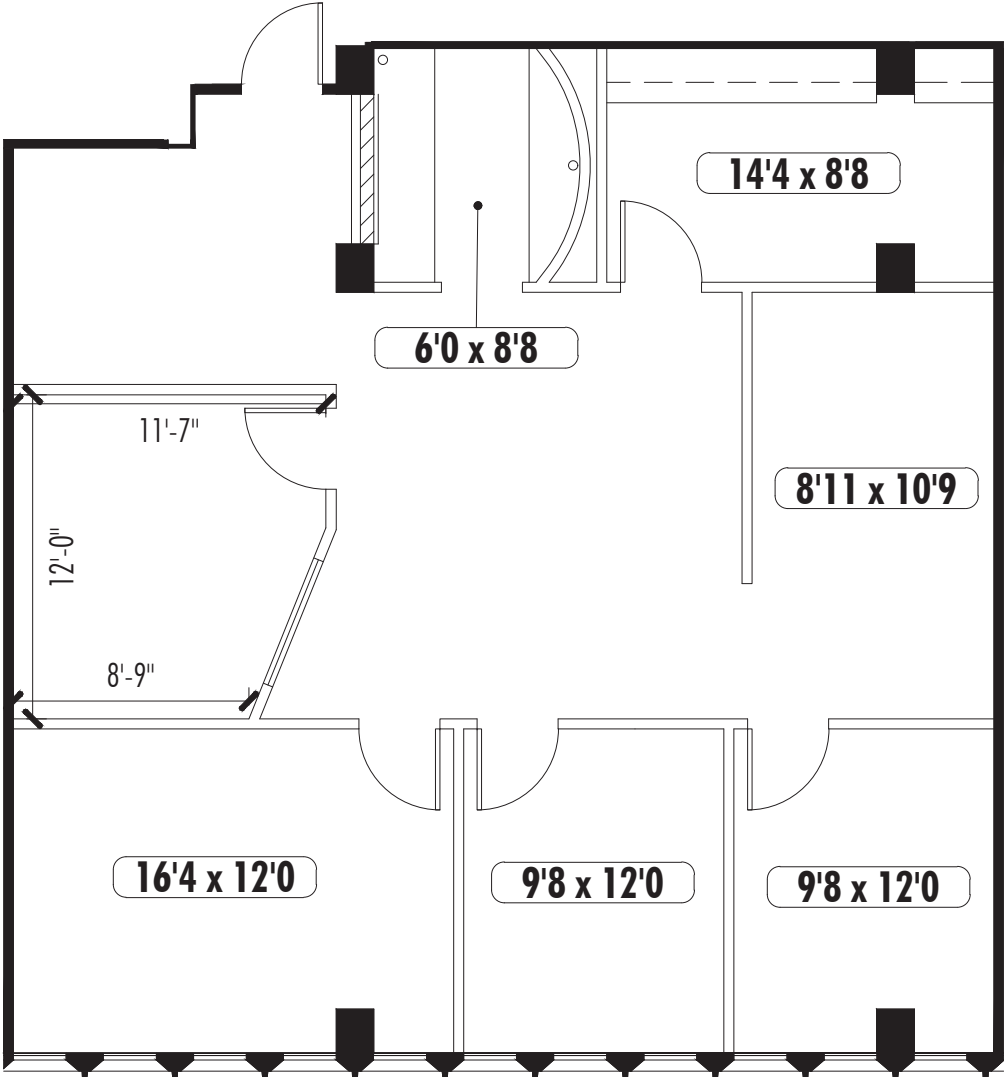

TOWER 229, SUITE 965

1,556 RSF

KEY PLAN

PEACHTREE
CENTER