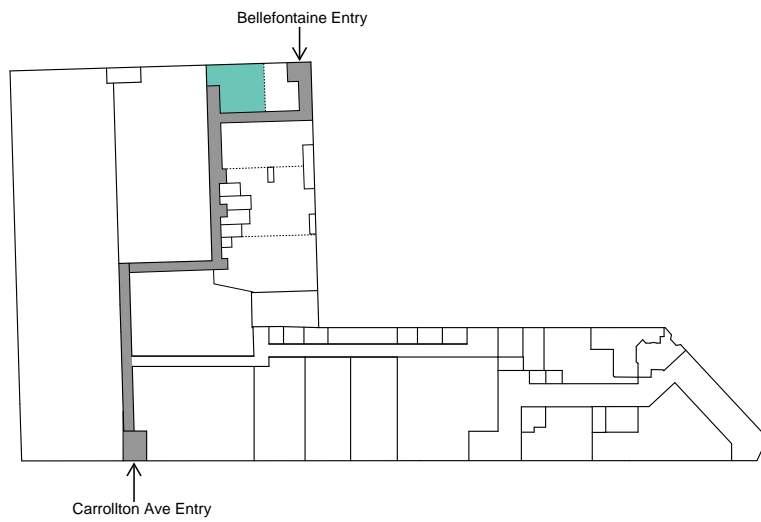

# Suite 175 - 1,406 SF Available

Conceptual Rendering #1

Conceptual Rendering #2

SUITE 175

BELLEFONTAINE SUITES AT BOTTLEWORKS