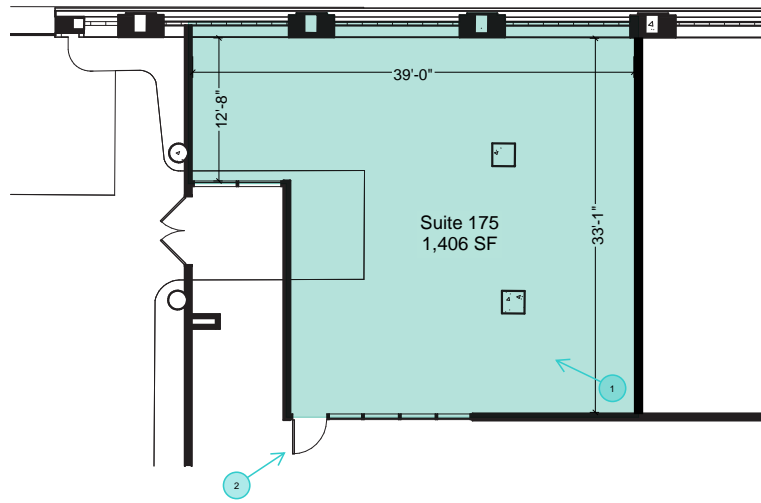

# Suite 175 - 1,406 SF Available

Conceptual Rendering #1

Conceptual Rendering #2

SUITE 175

BELLEFONTAINE SUITES AT BOTTLEWORKS