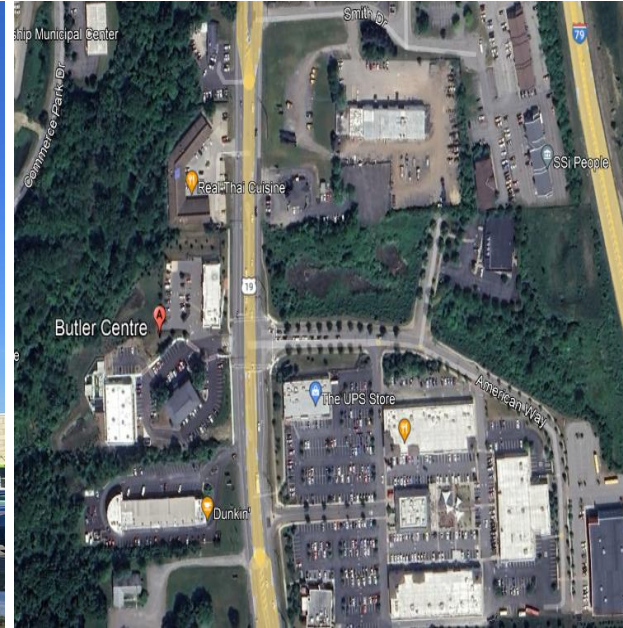

For Lease

ALLEGHENY
commercial
REAL ESTATE
SERVICES

Butler Centre

20421 Perry Hwy (Rt19), Cranberry Twp, PA

Suite 310 · 1,309SF · \$23.50 + Utilities
Former Law/Therapist Office

Updated Common Areas

Highly Visible Monument Sign on Rt 19

Located at The Streets of Cranberry's Lighted Intersection

Multitude of Local and National Retail/Restaurants

Kate Edelman Yannuzzi (724.316.1801)

kate@acresbrokerage.com

Allegheny Commercial Real Estate

101 Bradford Road Suite 200 Wexford, PA 15090