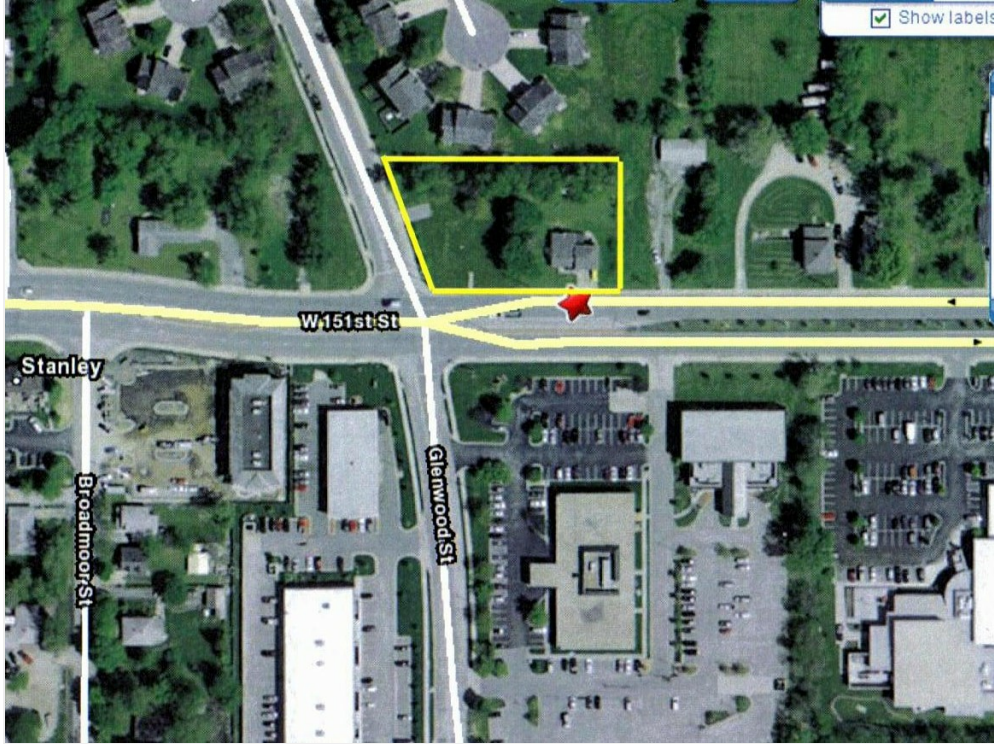

6684 W 151st St

6684 W 151st St, Overland Park, KS 66223

Property Photos

Primary Photo