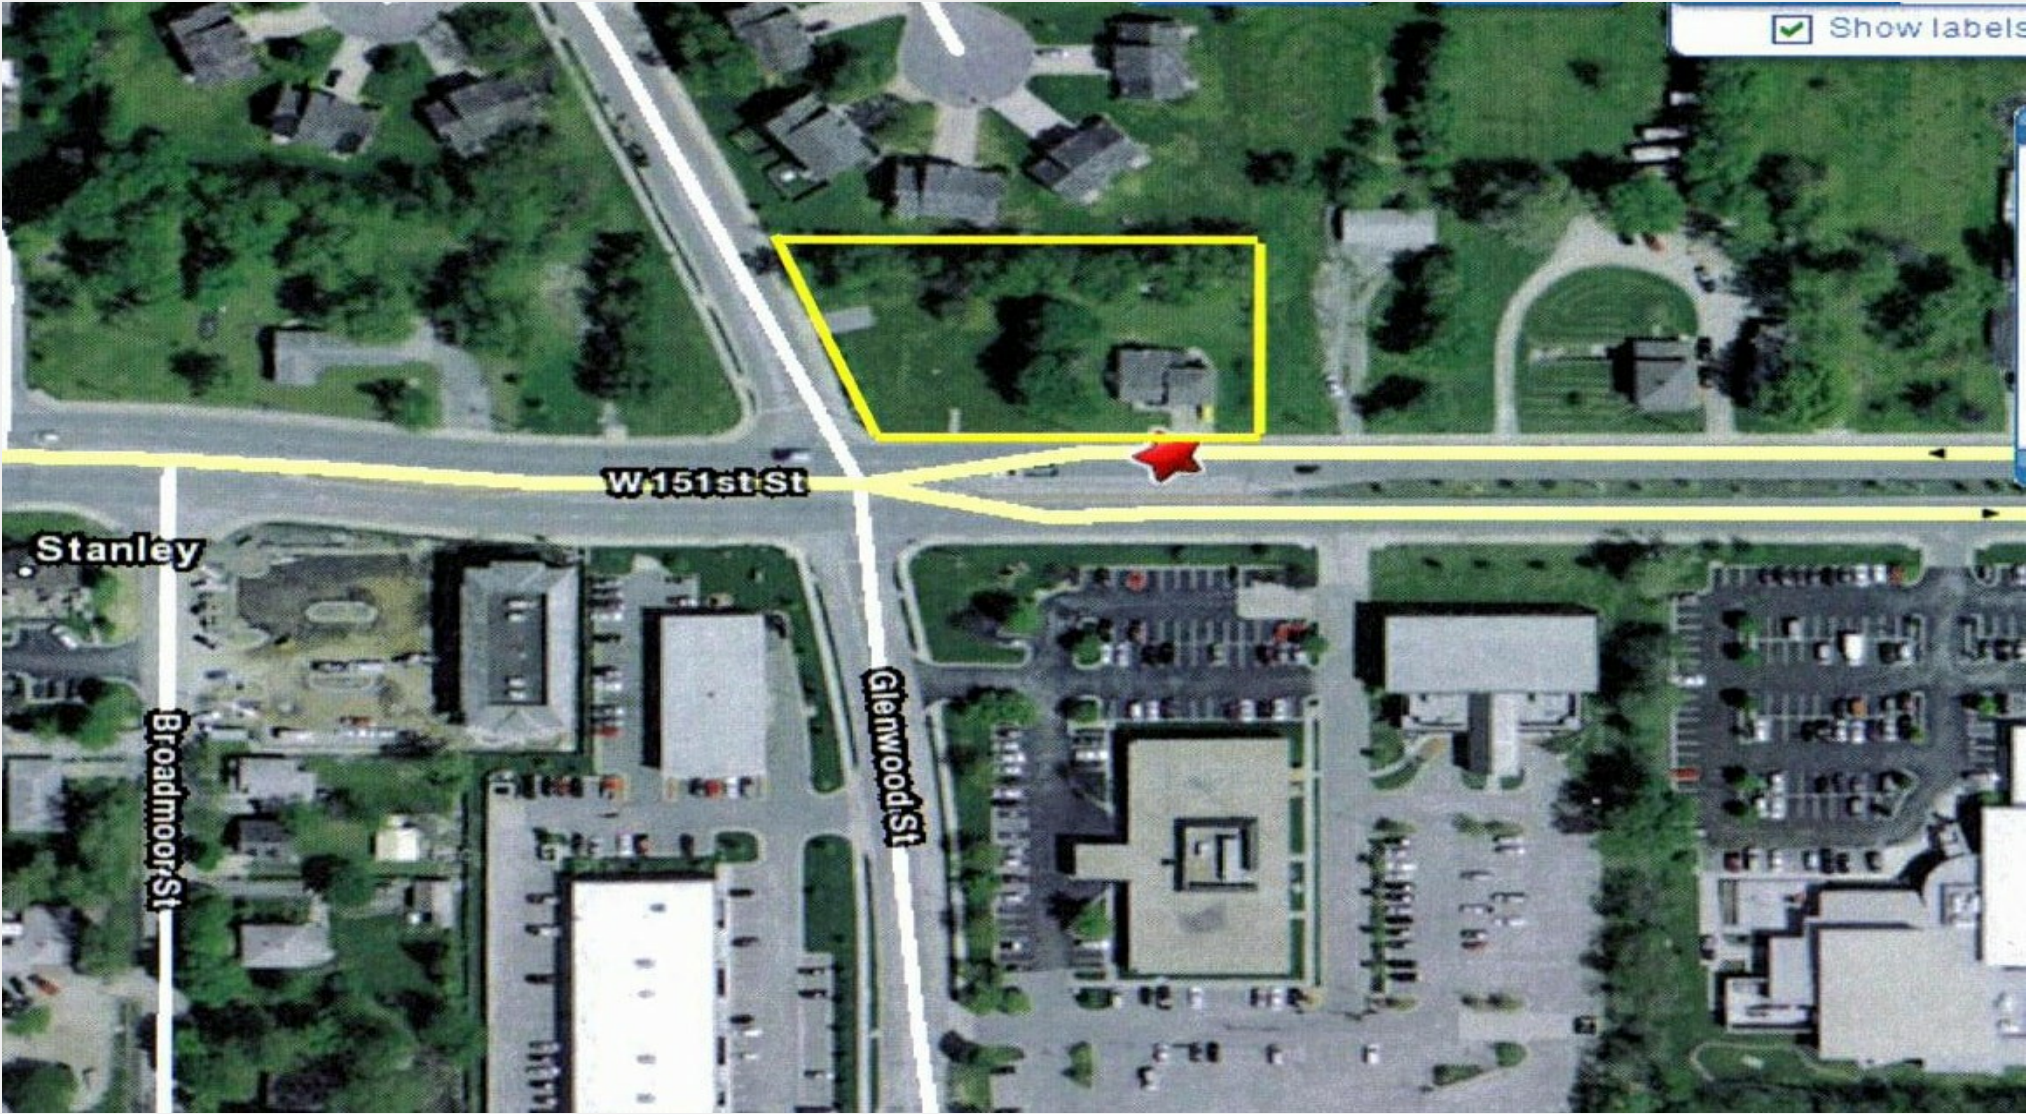

6684 W 151st St

6684 W 151st St, Overland Park, KS 66223

Presented By:
All Realty

6684 W 151st St

6684 W 151st St, Overland Park, KS 66223

Property Details

Price: \$1,000,000

- 0.79 acres available for sale

View the full listing here: <https://www.loopnet.com/Listing/6684-W-151st-St-Overland-Park-KS/39578608/>

Price:	\$1,000,000
Property Type:	Land
Property Subtype:	Commercial
Proposed Use:	Commercial
Sale Type:	Investment
Total Lot Size:	0.79 AC
No. Lots:	1
Zoning Description:	Commercial / A-J
APN / Parcel ID:	NP93500000-0013

6684 W 151st St

6684 W 151st St, Overland Park, KS 66223

Location

6684 W 151st St

6684 W 151st St, Overland Park, KS 66223

Property Photos

Primary Photo

6684 W 151st St