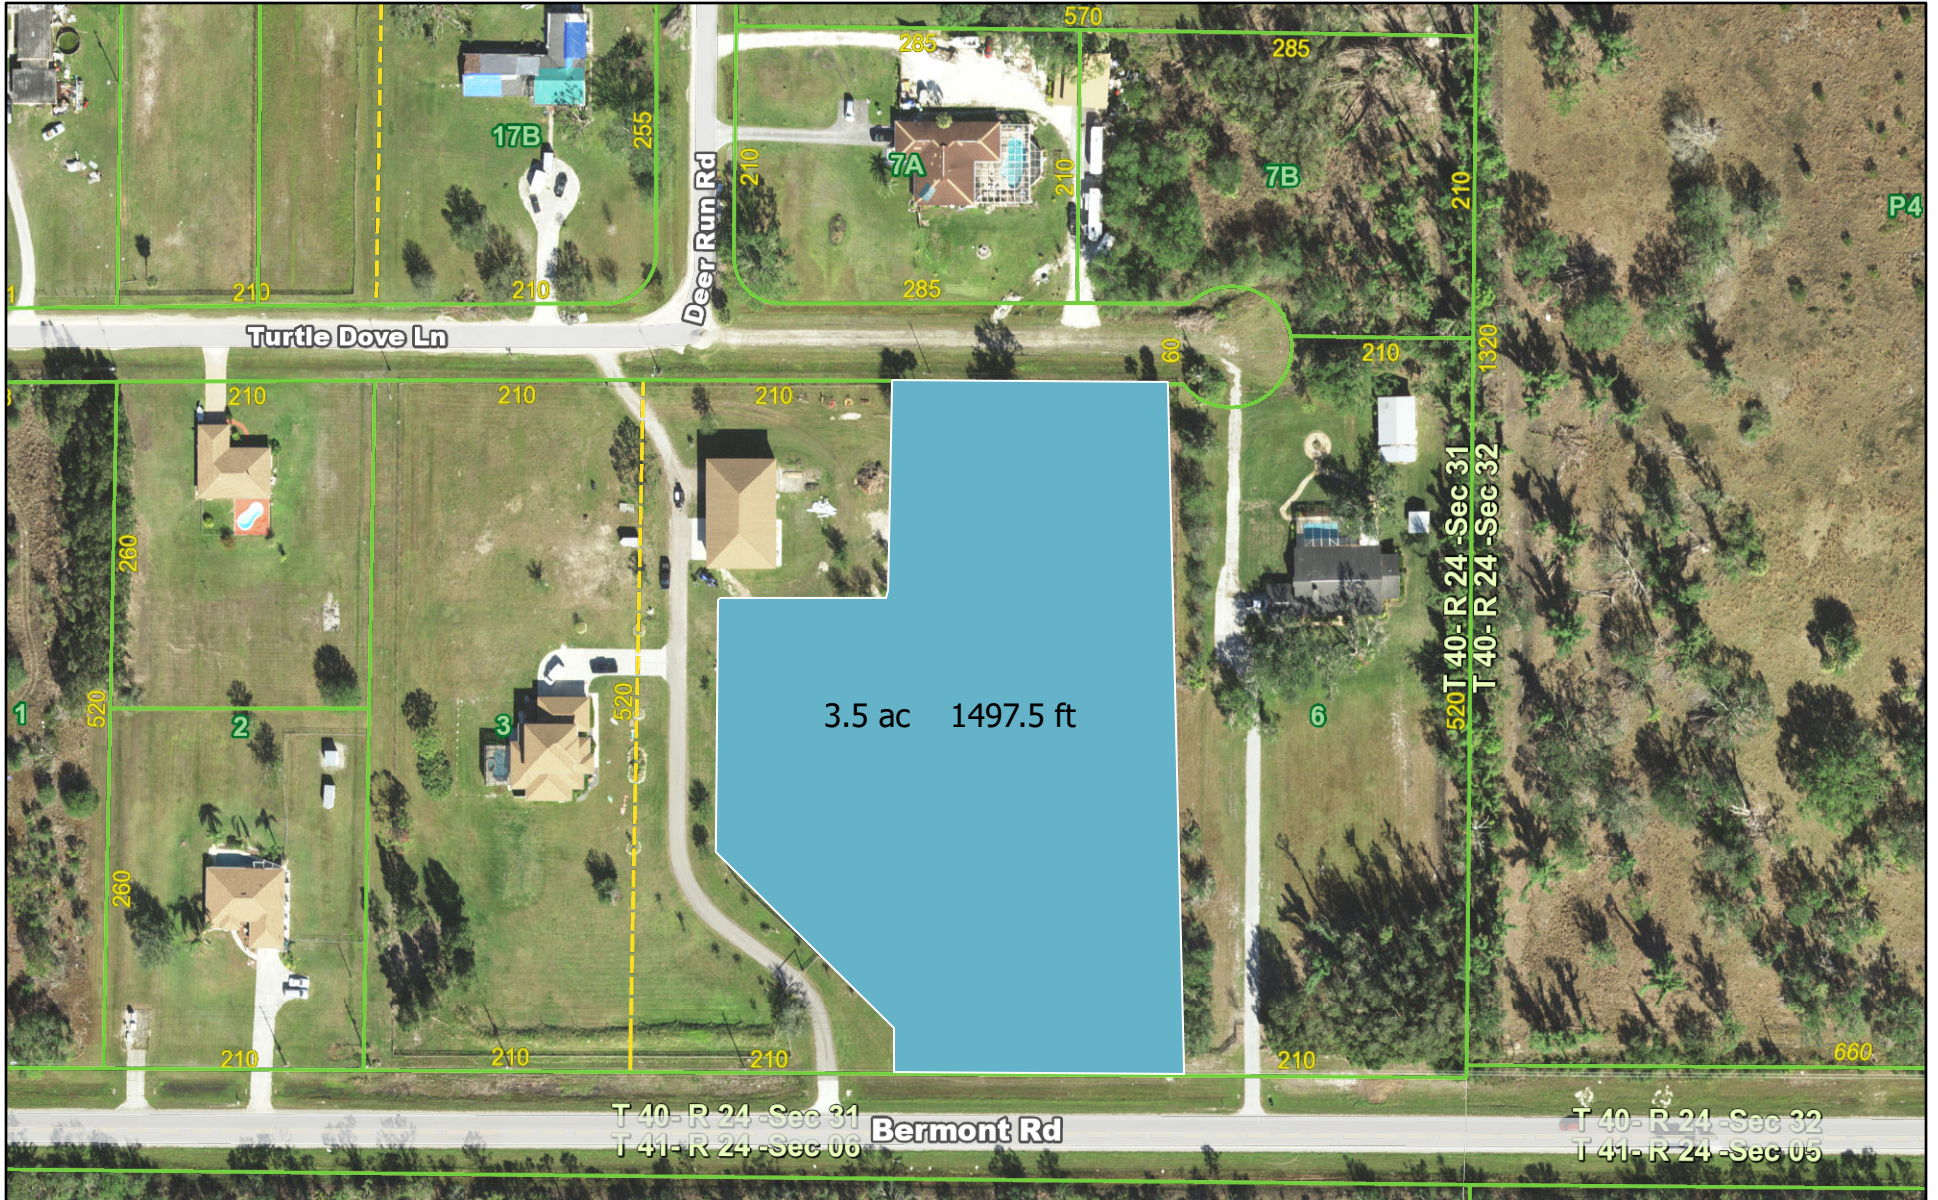

Map Layout

March 11, 2026

- | | | | |
|------------------|----------------|----------------|------------------------------|
| Override 1 | Highway | Minor Arterial | Lots |
| Road Centerlines | Local | Unknown | Property Ownership |
| Collector | Major Arterial | Block Number | City of Punta Gorda Boundary |
| Freeway | | | |

Charlotte County, Charlotte County GIS

Charlotte County GIS