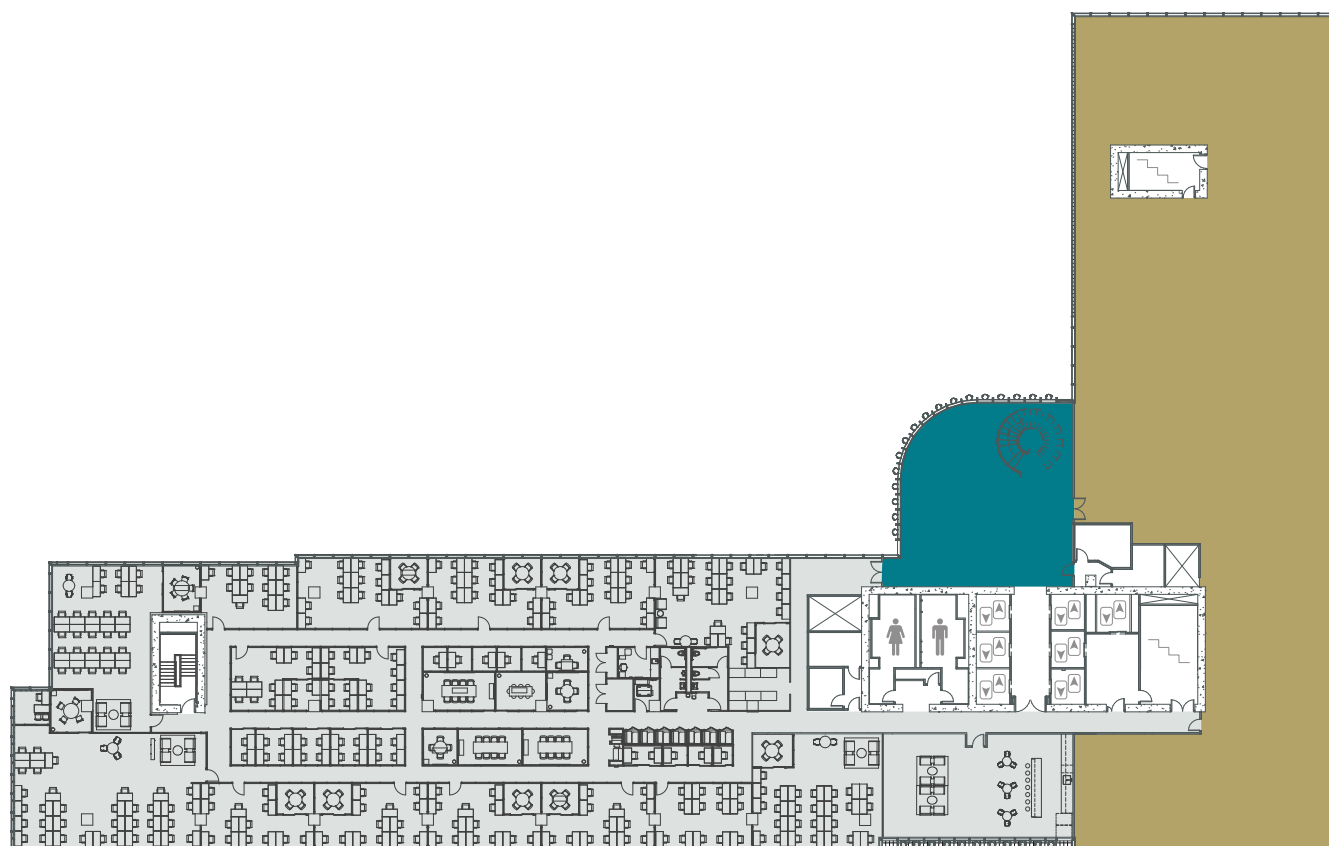

floor 5  
20,718 SF

 collaborative core     Georgia Tech

for more information

**glenn kolker** | 404.962.8630  
glenn.kolker@streamrealty.com

**preston menning** | 404.962.8609  
preston.menning@streamrealty.com