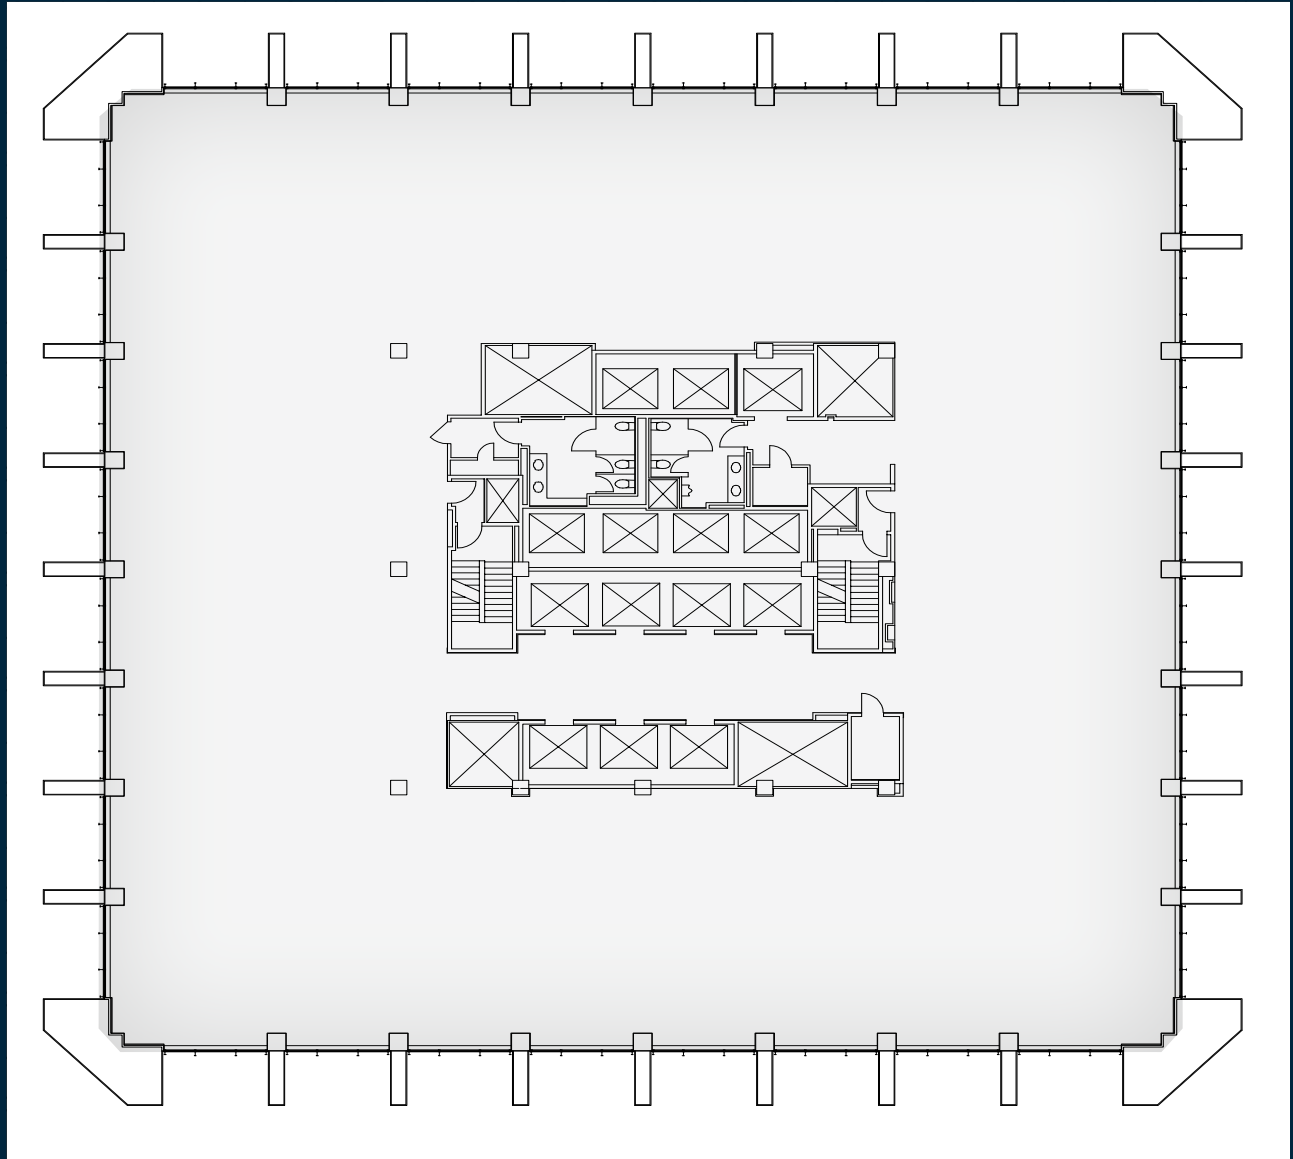

SUITE 500

16,789 RSF

[VIEW SUITE](#)

TREVOR KAFOURY

Vice Chairman
+1 503 499 0050
trevor.kafoury@colliers.com

AUTUMN BRICE

Associate Vice President
+1 503 499 0060
autumn.brice@colliers.com

SUITE 600