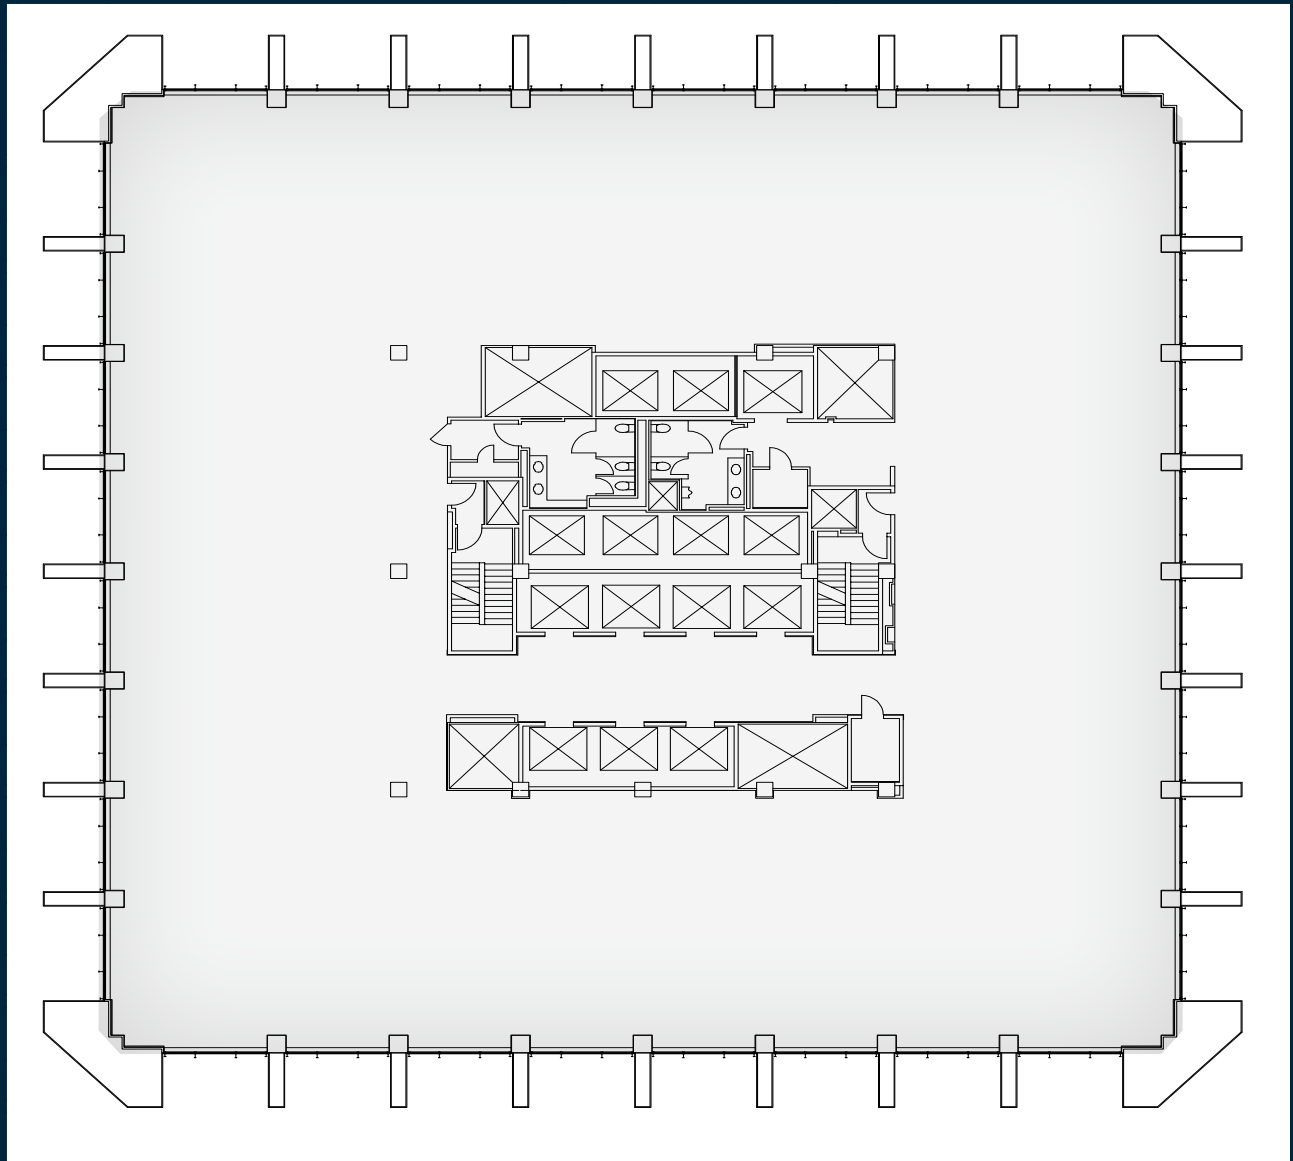

TREVOR KAFOURY

Vice Chairman
+1 503 499 0050
trevor.kafoury@colliers.com

AUTUMN BRICE

Associate Vice President
+1 503 499 0060
autumn.brice@colliers.com