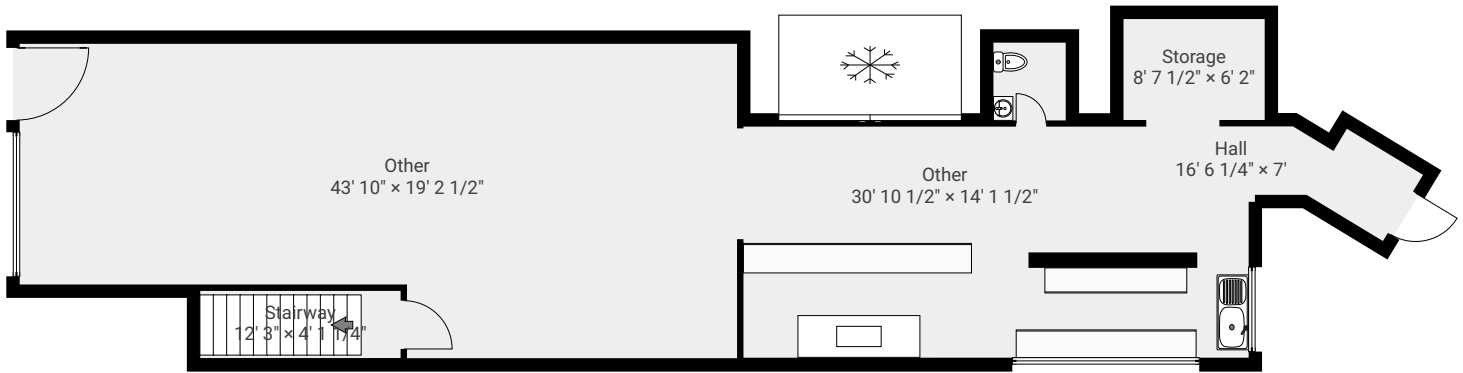

# 381 Bloomfield Ave

TOTAL AREA: 5134.72 sq ft • LIVING AREA: 5134.72 sq ft • FLOORS: 3 • ROOMS: 44

## ▼ 1st Floor

TOTAL AREA: 1550.69 sq ft • LIVING AREA: 1550.69 sq ft • ROOMS: 6

## ▼ 2nd Floor

TOTAL AREA: 1792.02 sq ft • LIVING AREA: 1792.02 sq ft • ROOMS: 19

THIS FLOORPLAN IS PROVIDED WITHOUT WARRANTY OF ANY KIND. SENSOPIA DISCLAIMS ANY WARRANTY INCLUDING, WITHOUT LIMITATION, SATISFACTORY QUALITY OR ACCURACY OF DIMENSIONS.