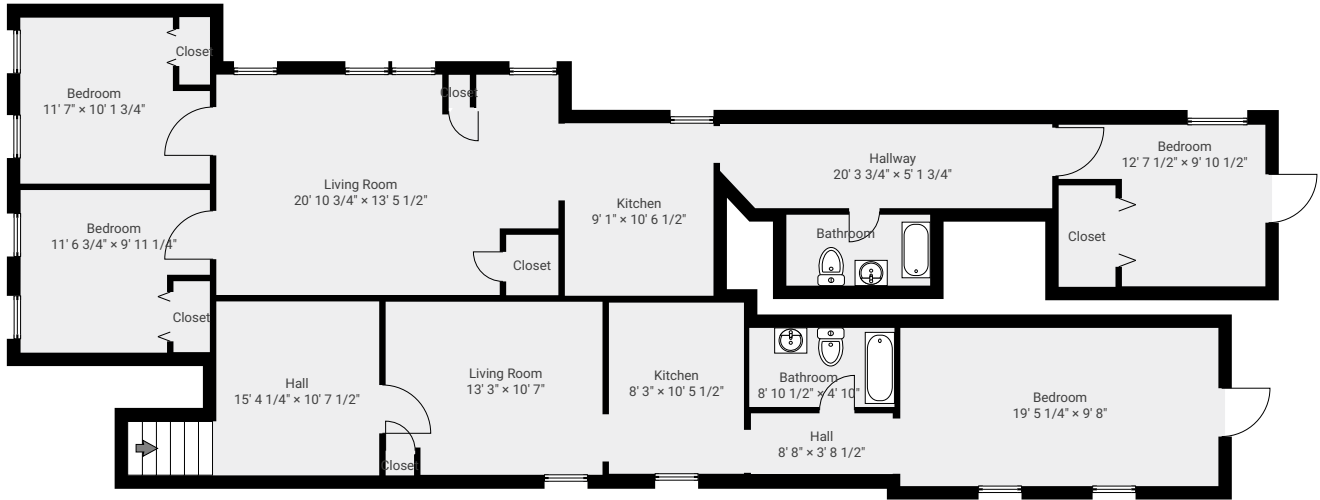

## ▼ 1st Floor

TOTAL AREA: 1550.69 sq ft • LIVING AREA: 1550.69 sq ft • ROOMS: 6

## ▼ 2nd Floor

TOTAL AREA: 1792.02 sq ft • LIVING AREA: 1792.02 sq ft • ROOMS: 19

THIS FLOORPLAN IS PROVIDED WITHOUT WARRANTY OF ANY KIND. SENSOPIA DISCLAIMS ANY WARRANTY INCLUDING, WITHOUT LIMITATION, SATISFACTORY QUALITY OR ACCURACY OF DIMENSIONS.

# 381 Bloomfield Ave

TOTAL AREA: 5134.72 sq ft • LIVING AREA: 5134.72 sq ft • FLOORS: 3 • ROOMS: 44

## ▼ 3rd Floor

TOTAL AREA: 1792.02 sq ft • LIVING AREA: 1792.02 sq ft • ROOMS: 19

THIS FLOORPLAN IS PROVIDED WITHOUT WARRANTY OF ANY KIND. SENSOPIA DISCLAIMS ANY WARRANTY INCLUDING, WITHOUT LIMITATION, SATISFACTORY QUALITY OR ACCURACY OF DIMENSIONS.