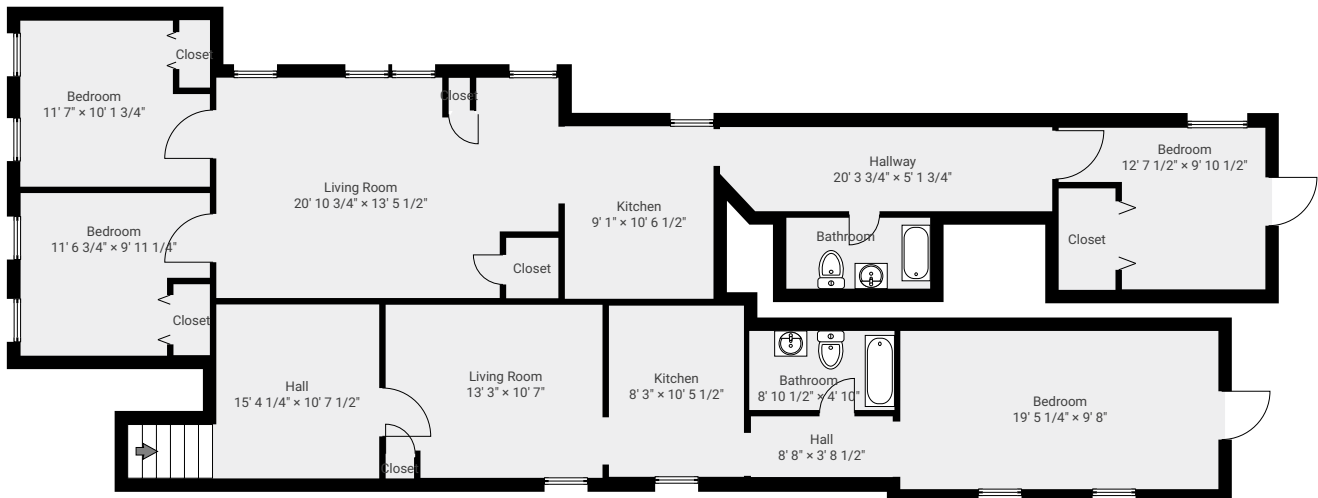

# 381 Bloomfield Ave

TOTAL AREA: 5134.72 sq ft • LIVING AREA: 5134.72 sq ft • FLOORS: 3 • ROOMS: 44

## ▼ 1st Floor

TOTAL AREA: 1550.69 sq ft • LIVING AREA: 1550.69 sq ft • ROOMS: 6

## ▼ 2nd Floor

TOTAL AREA: 1792.02 sq ft • LIVING AREA: 1792.02 sq ft • ROOMS: 19

THIS FLOORPLAN IS PROVIDED WITHOUT WARRANTY OF ANY KIND. SENSOPIA DISCLAIMS ANY WARRANTY INCLUDING, WITHOUT LIMITATION, SATISFACTORY QUALITY OR ACCURACY OF DIMENSIONS.