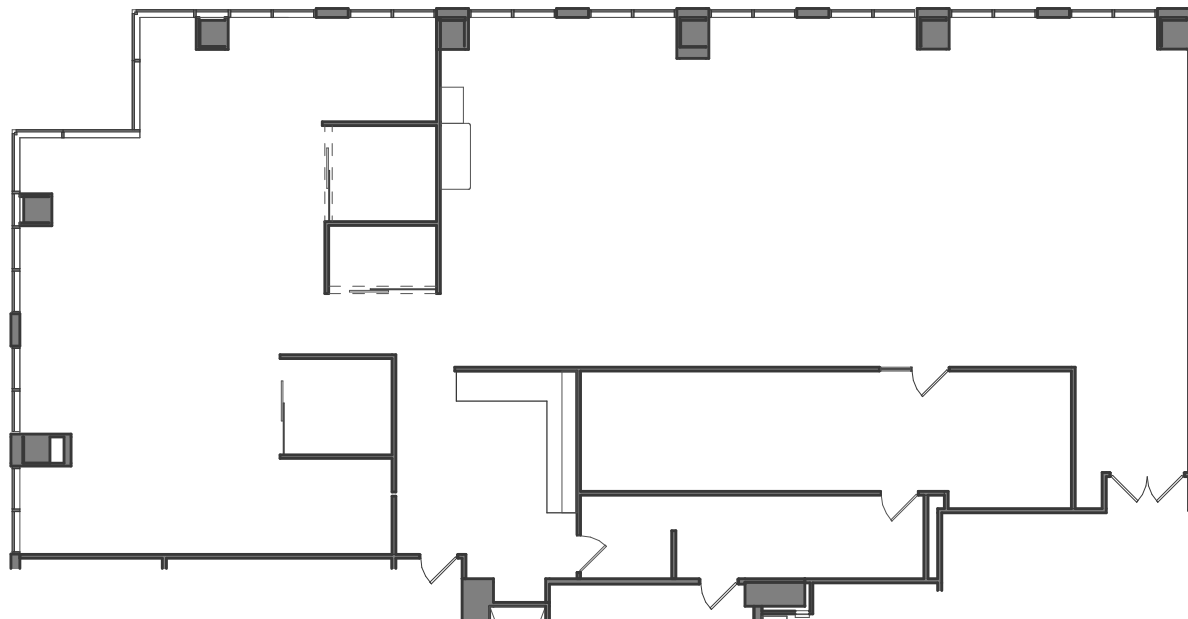

LASALLE PLAZA

Minneapolis, Minnesota

SUITE 0970 - SUITE AS-BUILT PLAN (5,334 RSF)

1/16" = 1'-0"

NELSON
Issue Date:08/30/2023

For Information, Contact:
Brent Jacobson: 612-355-2609
Ben Krsnak: 612-355-2608
Julie Yeazle: 612-817-6315

HEMPEL
REAL ESTATE

FLOOR 09