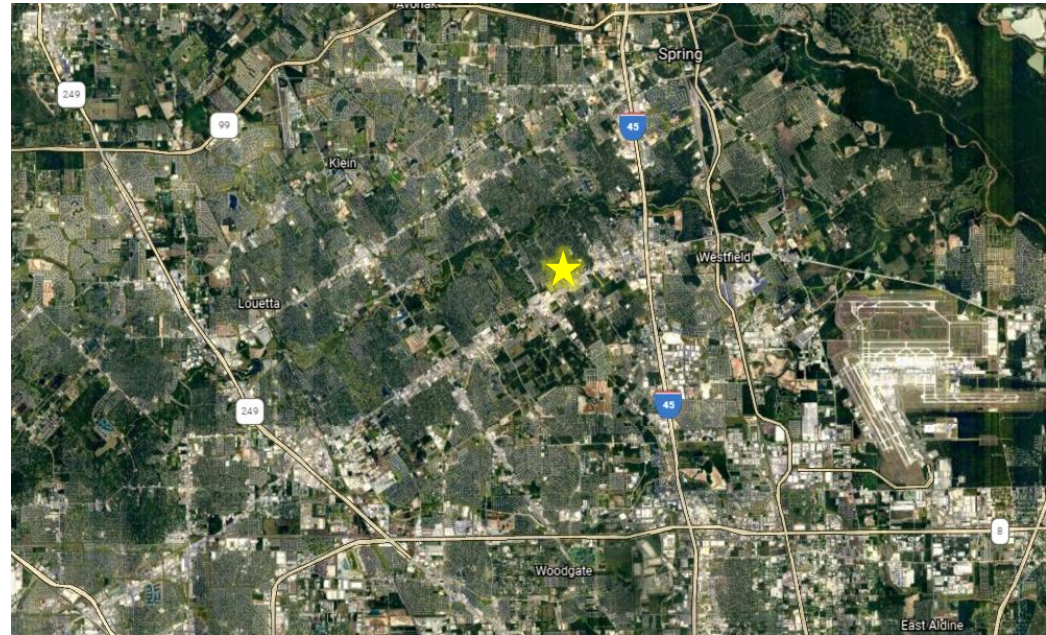

Ponderosa Square

PROFESSIONAL PARK FOR LEASE

17020 Beaver Springs Drive at Cypress Creek Parkway, Houston, TX 77090

Available
4,320 SF

Available
1,440 SF

Anna Goodman / anna@vp-reg.com / 713.419.8217
Nargo Schinas / nargo@vp-reg.com / 832.237.5555
www.vp-reg.com

vantagepoint
real estate group

PROFESSIONAL PARK FOR LEASE

17020 Beaver Springs Drive at Cypress Creek Parkway, Houston, TX 77090

PROPERTY HIGHLIGHTS:

- Intersection of Cypress Creek Parkway & Beaver Spring Dr
- Newly Remodeled Professional Park
- 4/1,000 Parking Ratio
- Pylon Sign Available
- Individualized Storefront Designs Enhancing Tenant's Presence
- Easy Access to North Fwy, SH 249, and Beltway 8
- Located 11.5 miles from IAH
- 71,329 (average daily traffic counts)