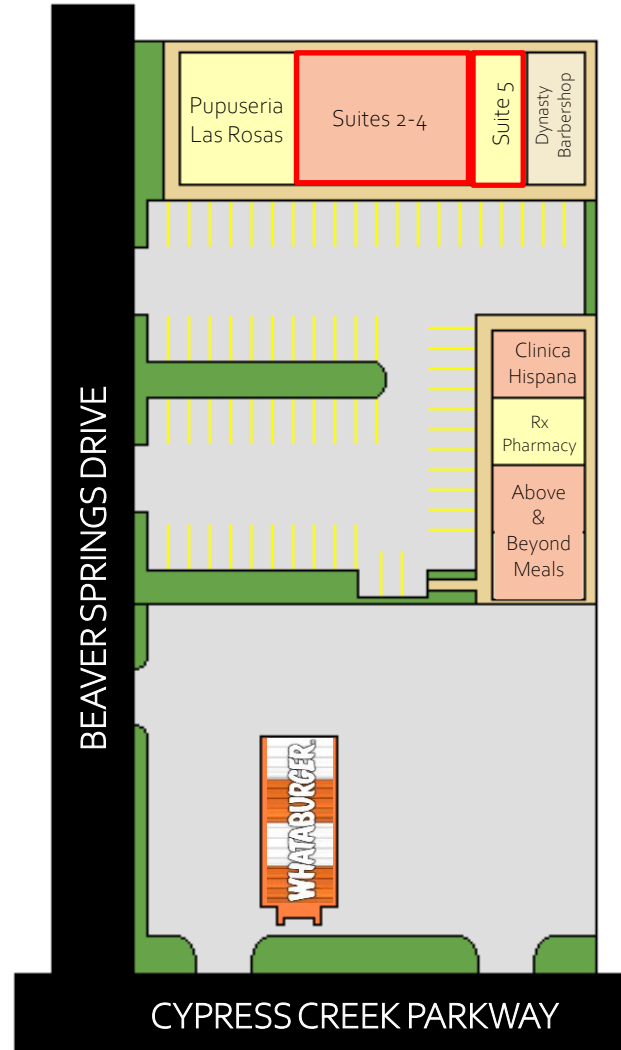

17020 Beaver Springs Drive at Cypress Creek Parkway, Houston, TX 77090

AVAILABLE SUITE IN RED:

Suites 2-4 – 4,320 SF

Suite 5 – 1,440 SF

CO-TENANTS:

Pupuseria Las Rosas
Clinica Hispana Ponderosa
RxAssist Pharmacy
Above and Beyond Meals
Dynasty Barbershop