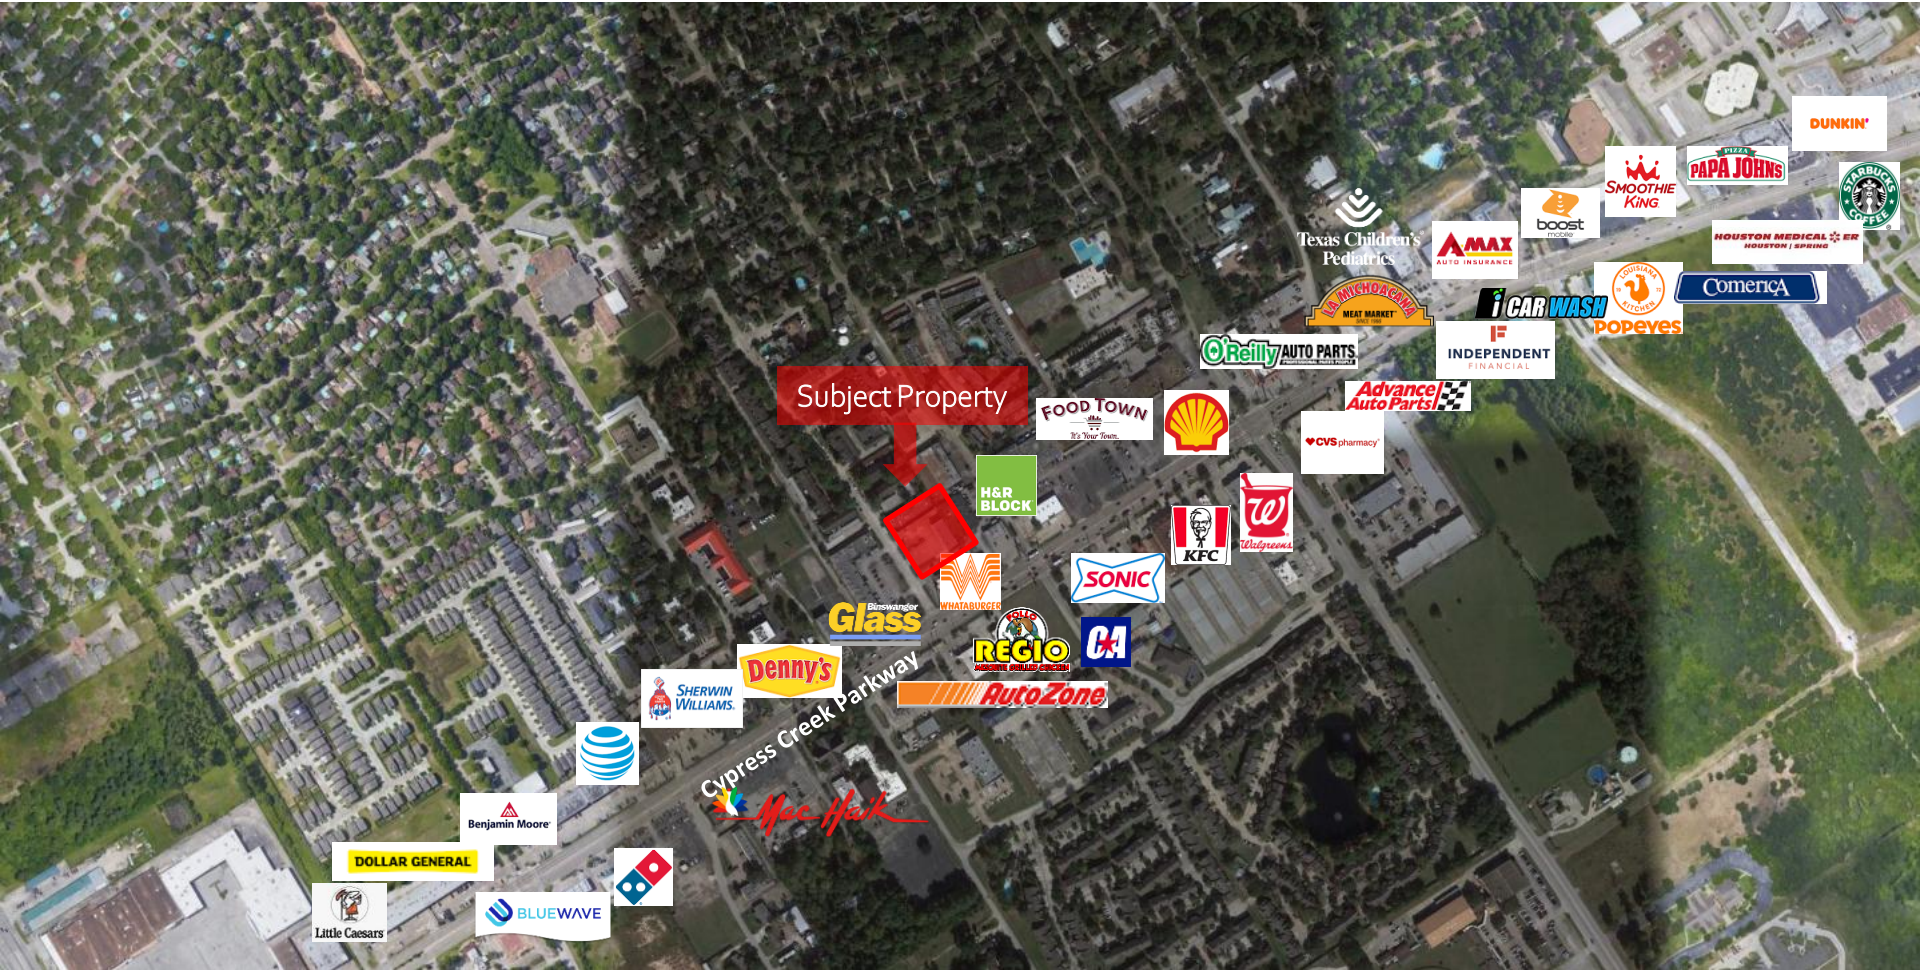

Ponderosa Square

PROFESSIONAL PARK FOR LEASE

17020 Beaver Springs Drive at Cypress Creek Parkway, Houston, TX 77090

Anna Goodman / anna@vp-reg.com / 713.419.8217
Nargo Schinas / nargo@vp-reg.com / 832.237.5555
www.vp-reg.com

vantagepoint
real estate group