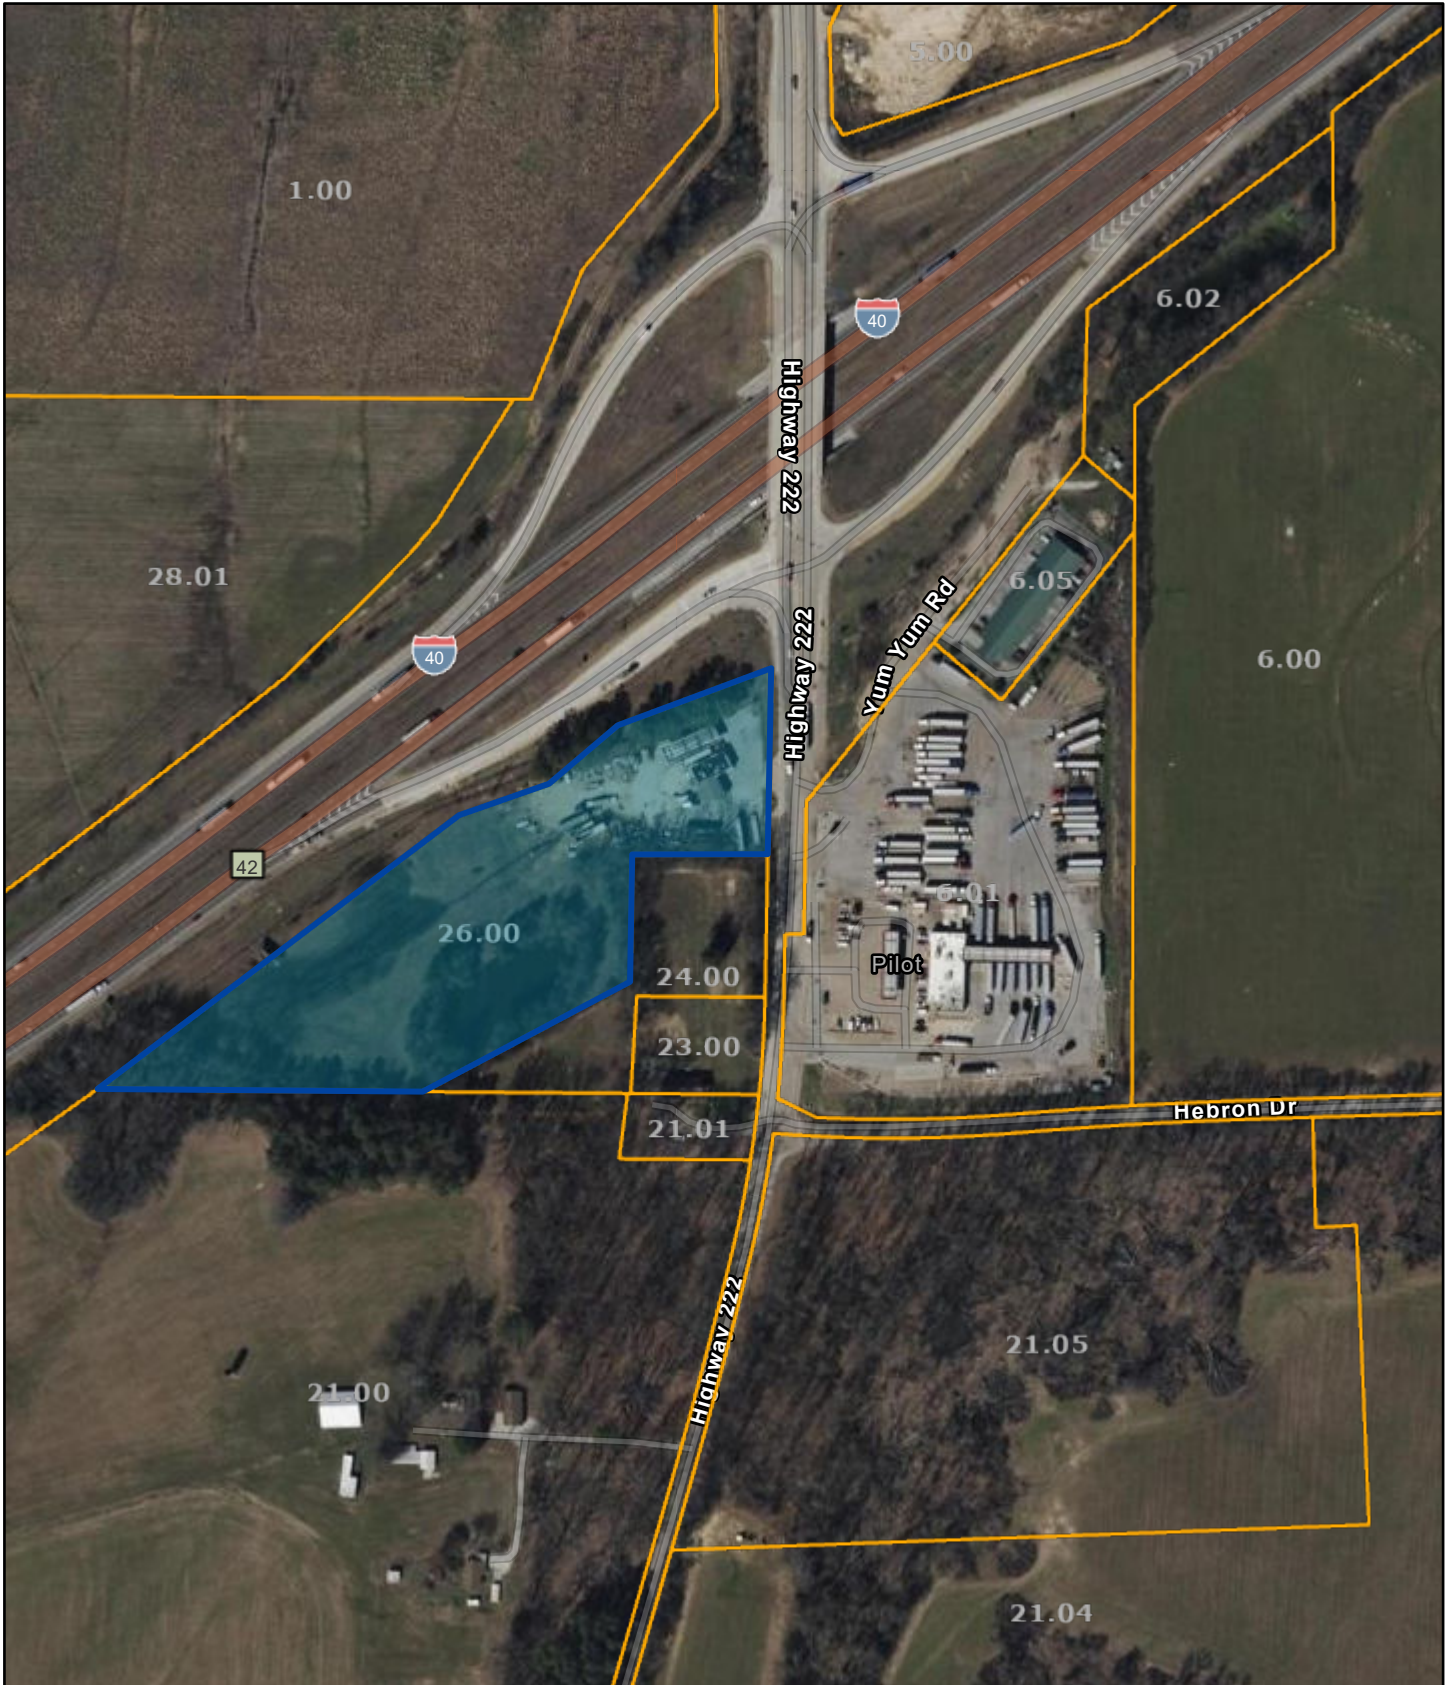

Fayette County - Parcel: 012 026.00

Date: March 13, 2025

County: FAYETTE
Owner: WILLOUGHBY INC
Address: HWY 222 7725
Parcel ID: 012 026.00
Deeded Acreage: 7.71, **Estimated Net after ROW taking - 6.82**
Calculated Acreage: 0
Vexcel Imagery Date: 2023