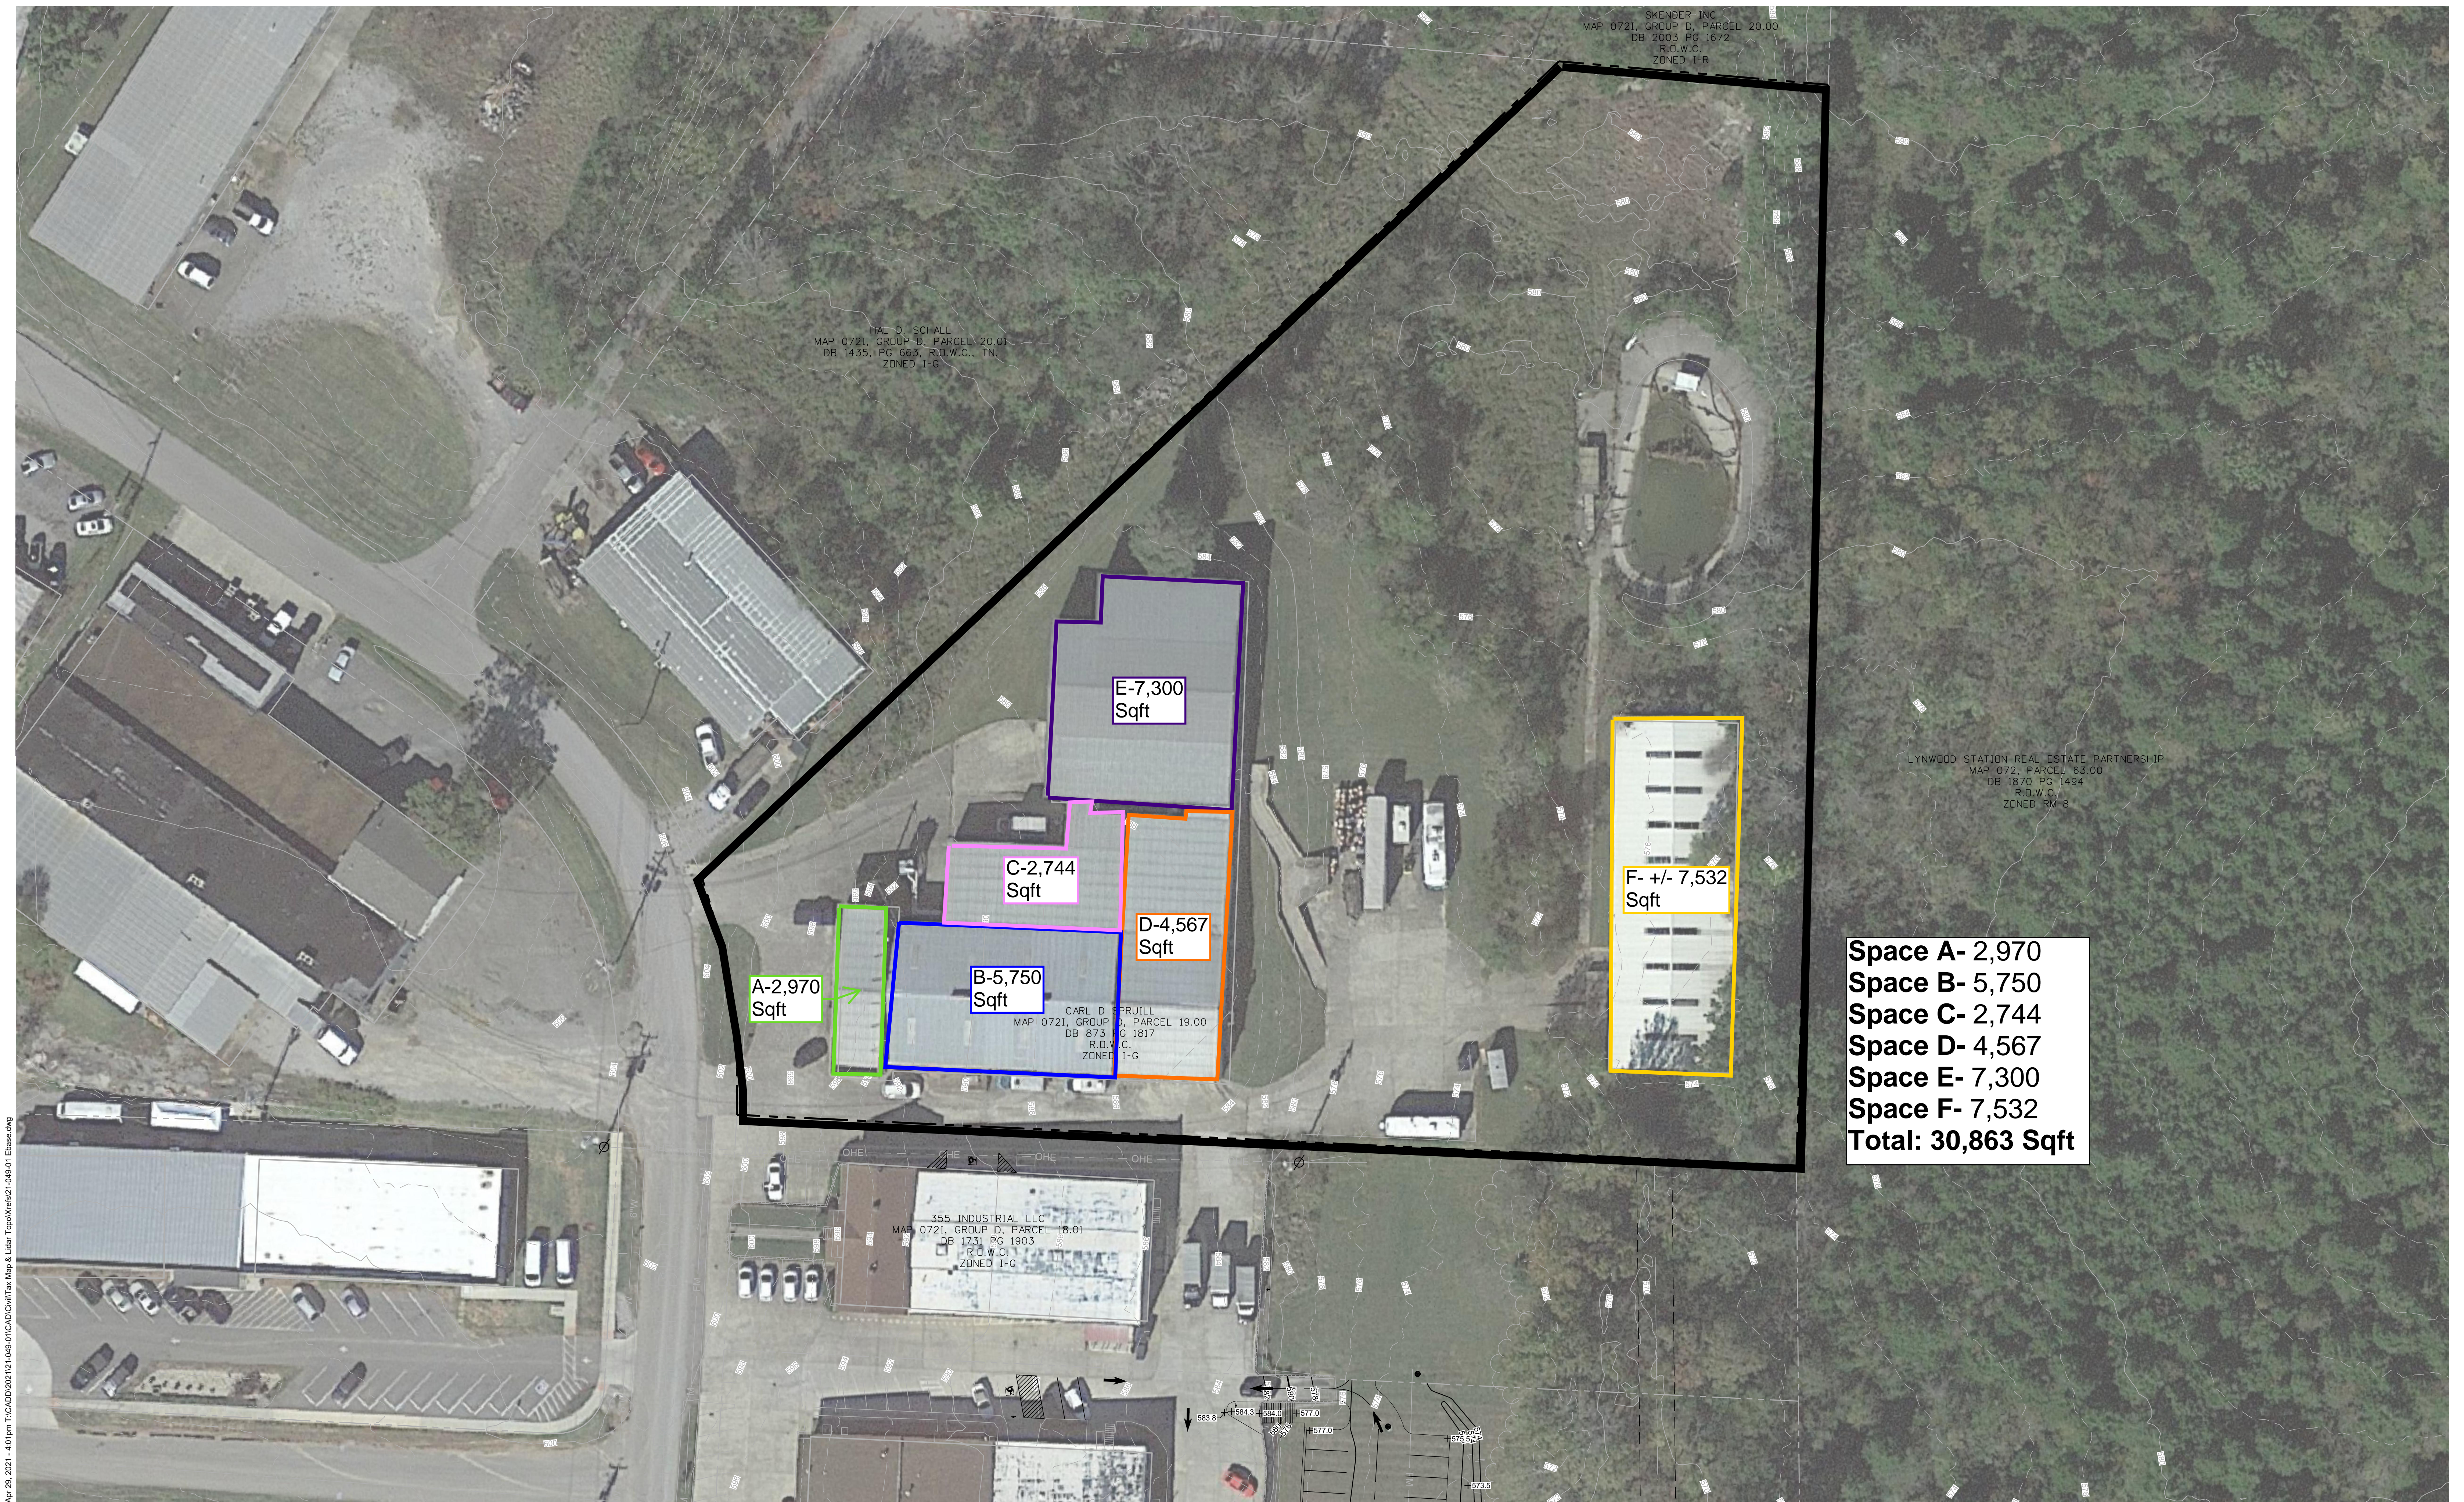

# INDUSTRIAL STATION SITE PLAN 02/11/25

Apr 29, 2021 - 4:01pm T:\CADD\2021\21-049-01\CAD\Civil\Map & Ldr\TopoXref\02-1049-01\_Ebase.dwg