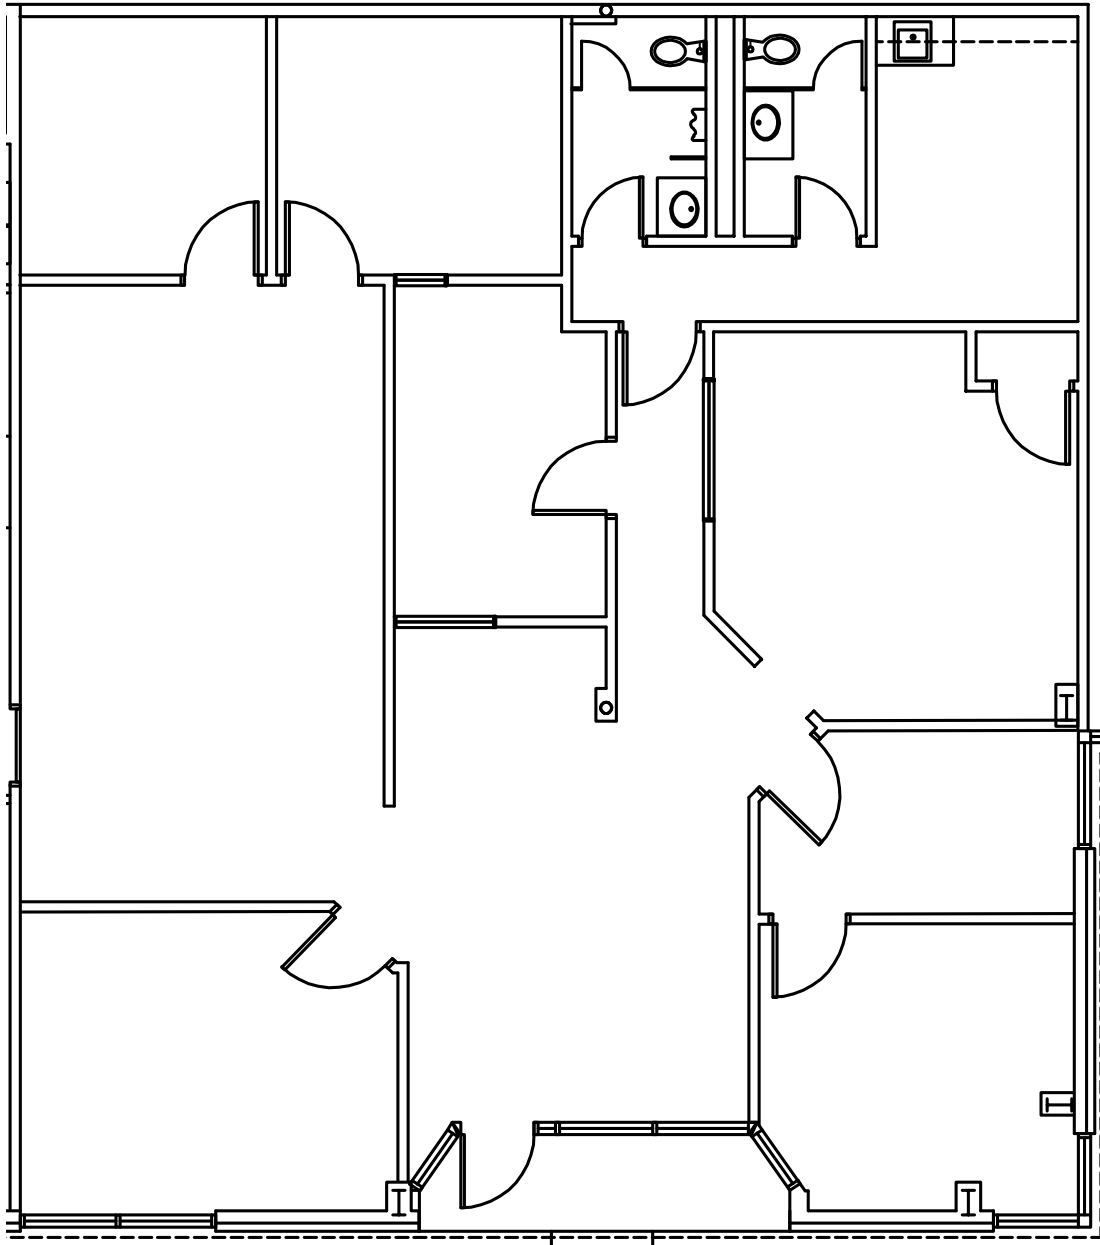

# KIRBY INTERCHANGE LIFE SCIENCE PARK

8864-8888 Interchange Drive | Houston, TX 77054

Building F2  
Suite 8978 - 2,200 SF