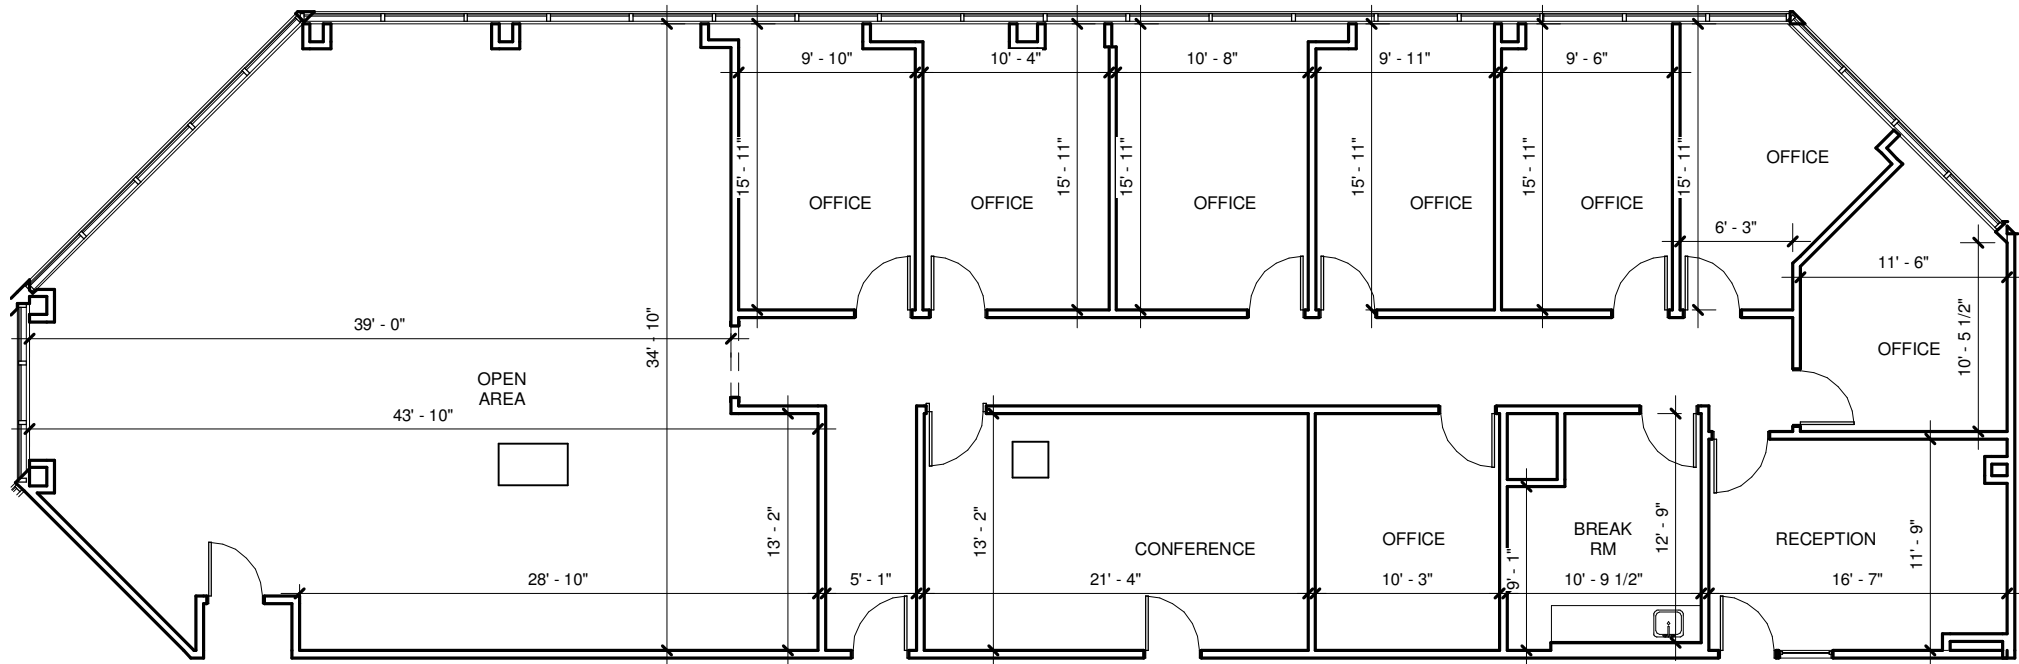

# LBJ CENTER

9461 LBJ Freeway - Dallas, TX

KEY PLAN

SUITE 110  
4,254 RSF

**FOR LEASING INFORMATION:**

[info@hamiltoncommercialtx.com](mailto:info@hamiltoncommercialtx.com)

214-702-8499

All dimensions and square footages are approximate.

Scale: N.T.S.