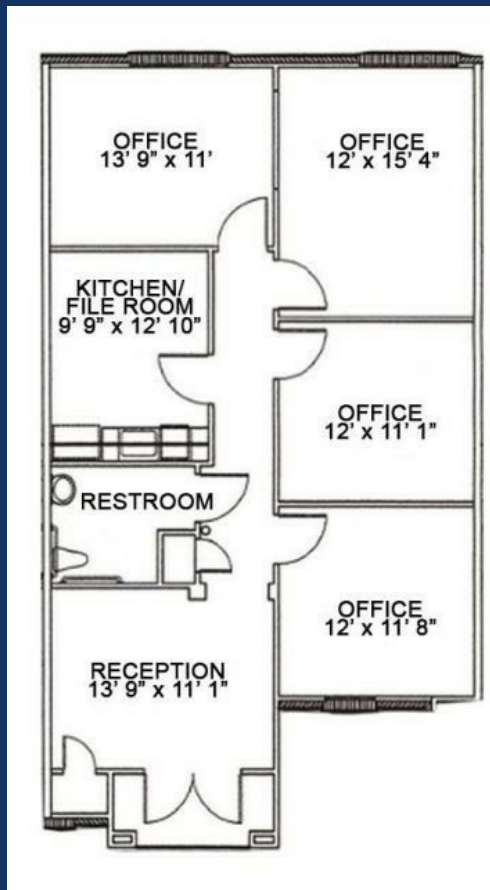

## Longview, TX 75605

Lease unit available at Lost Creek Office Center! Suite 401 is a premium unit that offers plenty of natural lighting in each office. This 1,150 square foot unit features 4 spacious private offices, large reception area, bathroom, and a kitchenette/file room. Perfect for any professional service business! Contact Samantha to schedule a tour.