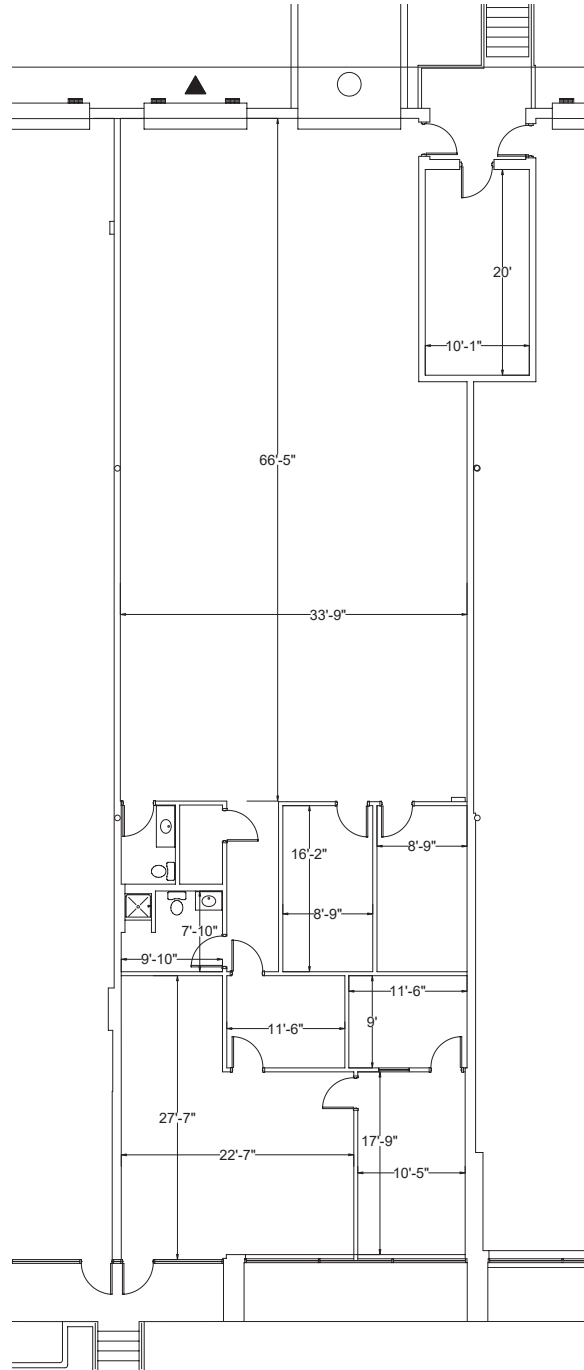

5906 Breckenridge Parkway, Tampa, FL

**Suite F: 4,147 RSF**

KEY PLAN

For more information:

Kelli Hatton  
+1 813.454.1619  
khatton@naiburnsscalo.com

Coy Lowrey  
+1 813.215.8168  
clowrey@naiburnsscalo.com