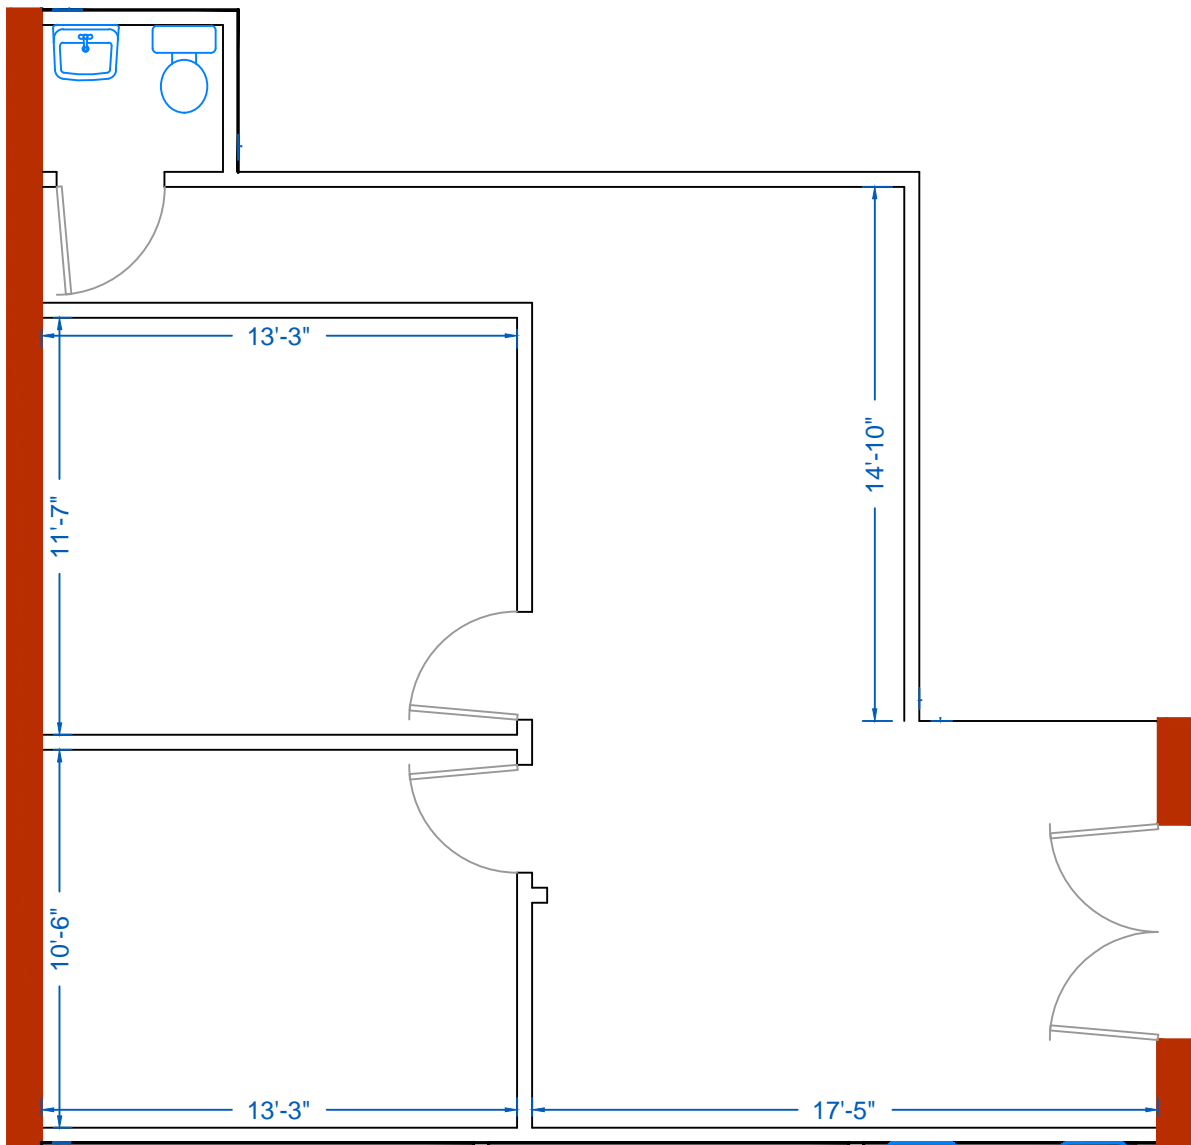

Fountain Hills Professional Center

13253 N La Montana Dr. Suite 104
815 Rentable Square Feet

Scale: 3/16" = 1'-0"

PO Box 1189
Palatine, IL 60078

MOATS
OFFICE PROPERTIES

Office: 847-359-2121
Ryan: 847-363-9700