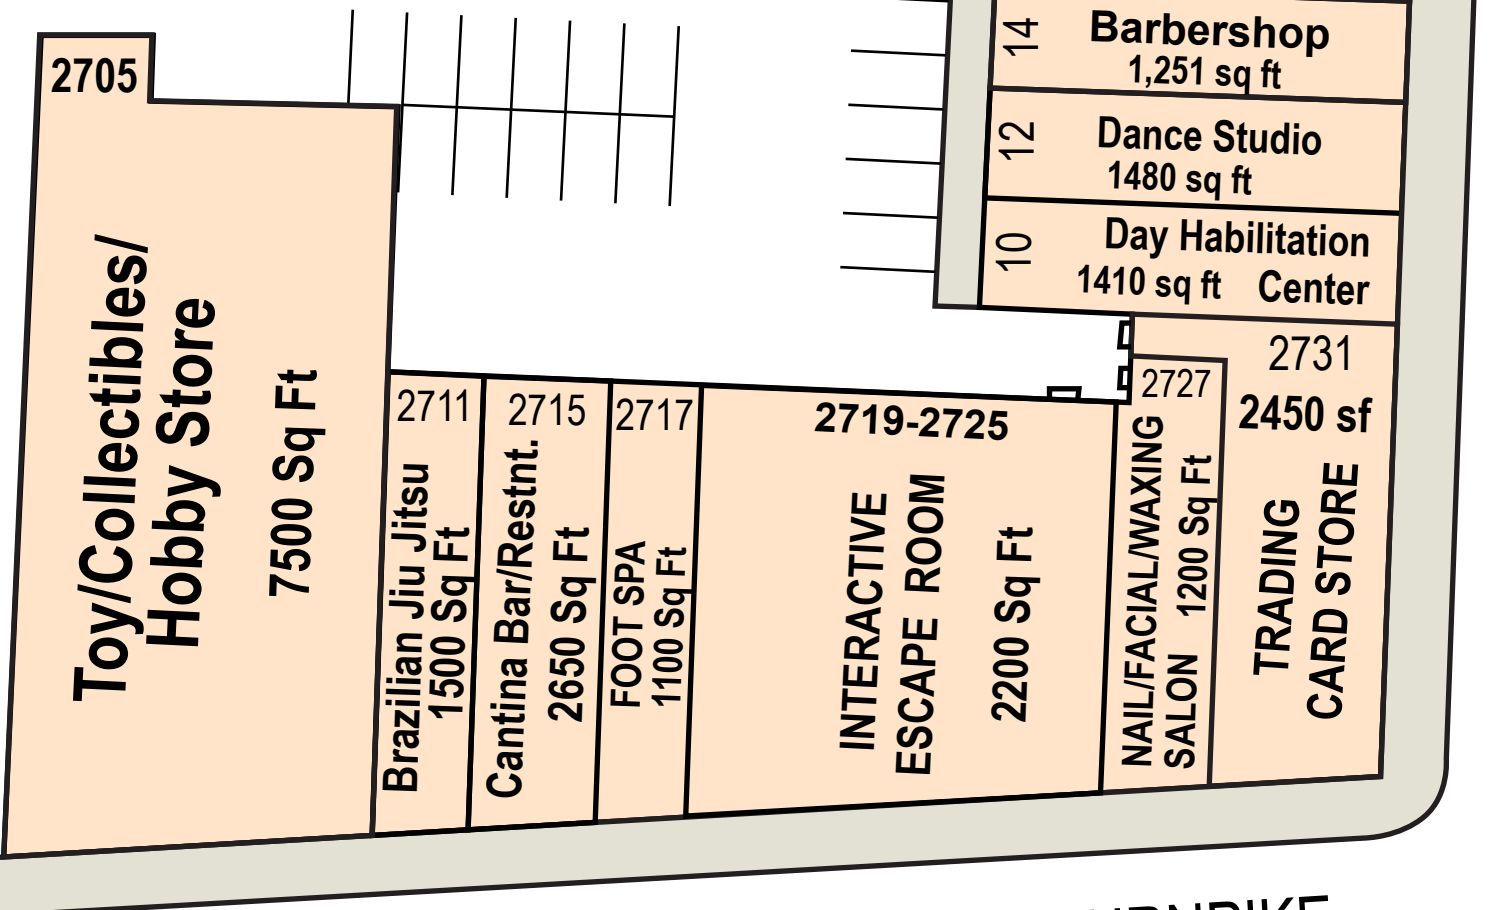

2705-2731 Hempstead Tpke  
10-26 Wolcott Road  
Levittown, NY 11756

WOLCOTT ROAD

HEMPSTEAD TURNPIKE