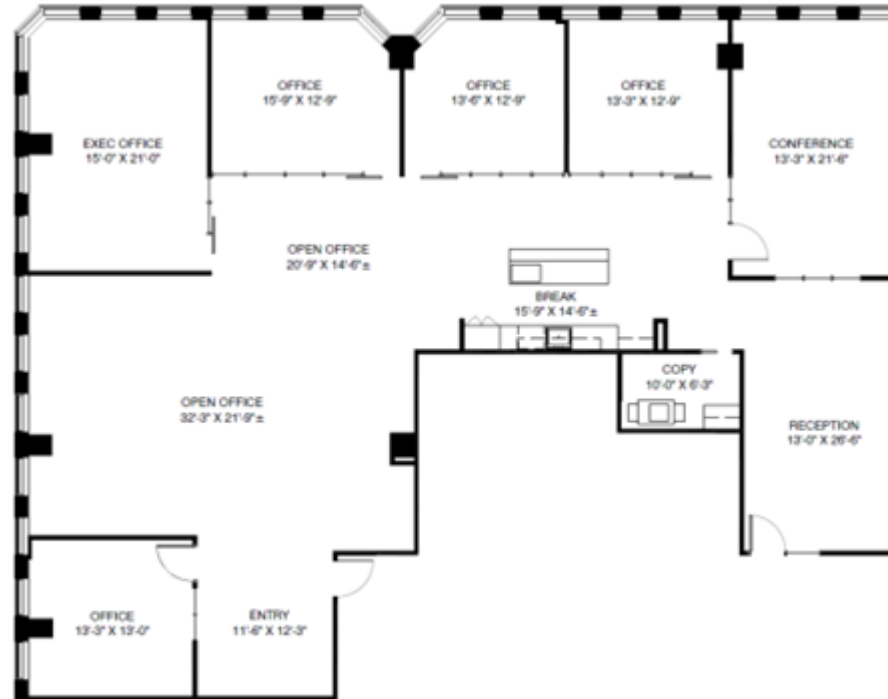

Suite 1575 / 3,861 RSF

THE LEASING TEAM

ELLIOT PRIEUR

eprieur@gaedeke.com
214.273.3333

BRODIE BURKE

bburke@gaedeke.com
214.273.3308

LEMMON