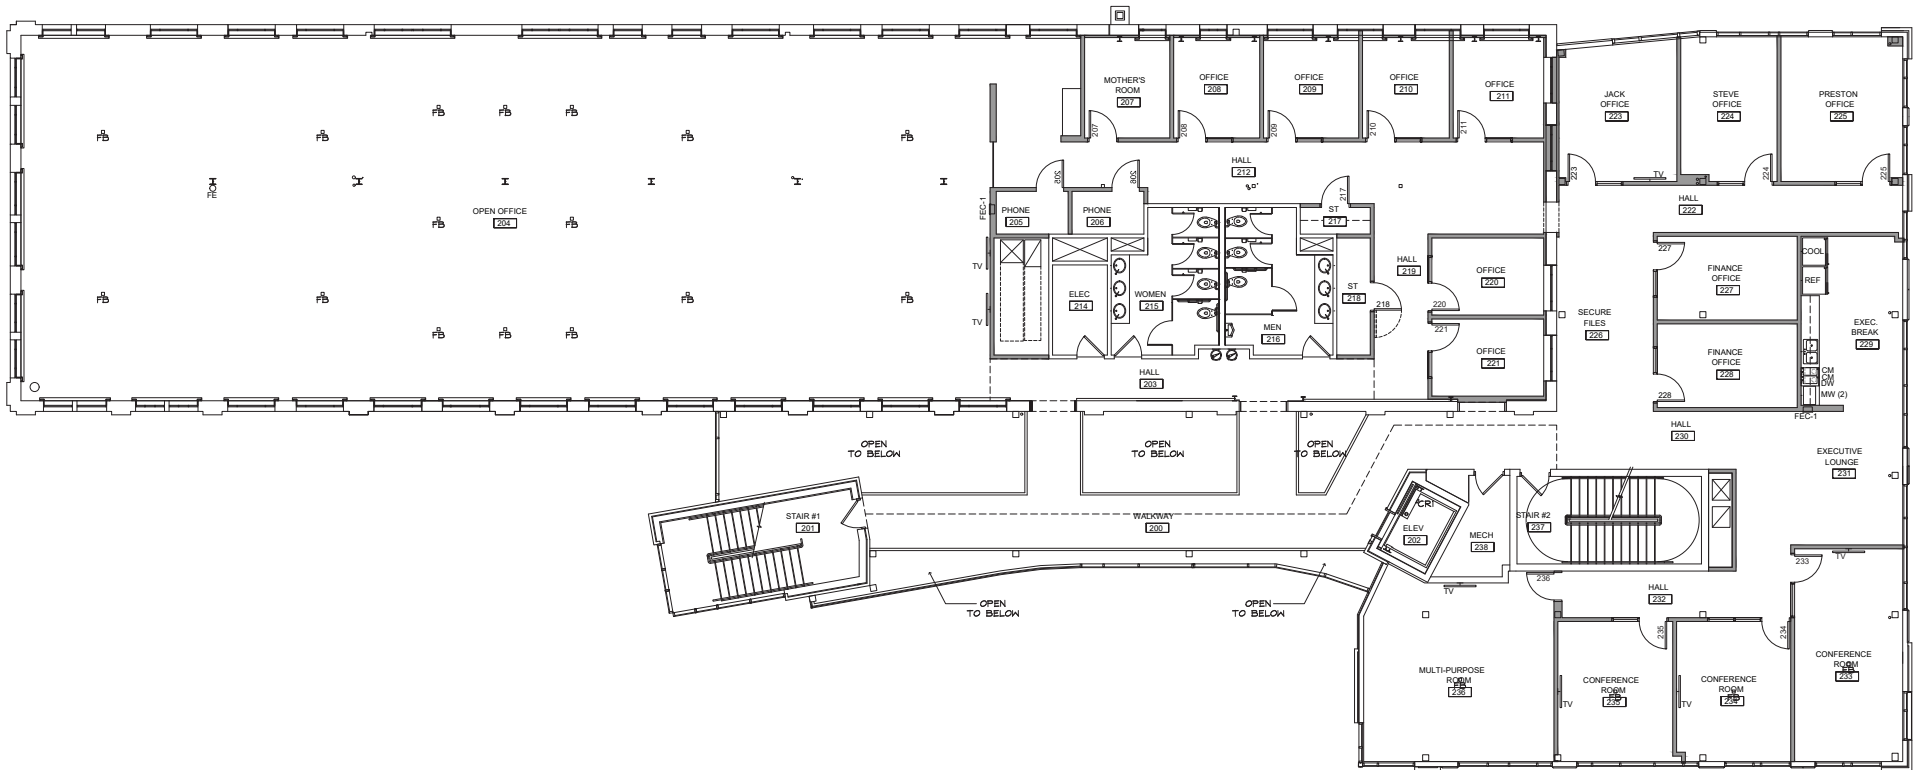

1431

WEST MOREHEAD

SECOND FLOOR - 11,870 RSF

Charley Leavitt

704 634 9254
charley.leavitt@streamrealty.com

Grant Keyes

980 378 1521
grant.keyes@streamrealty.com

Kennedy Fertitta