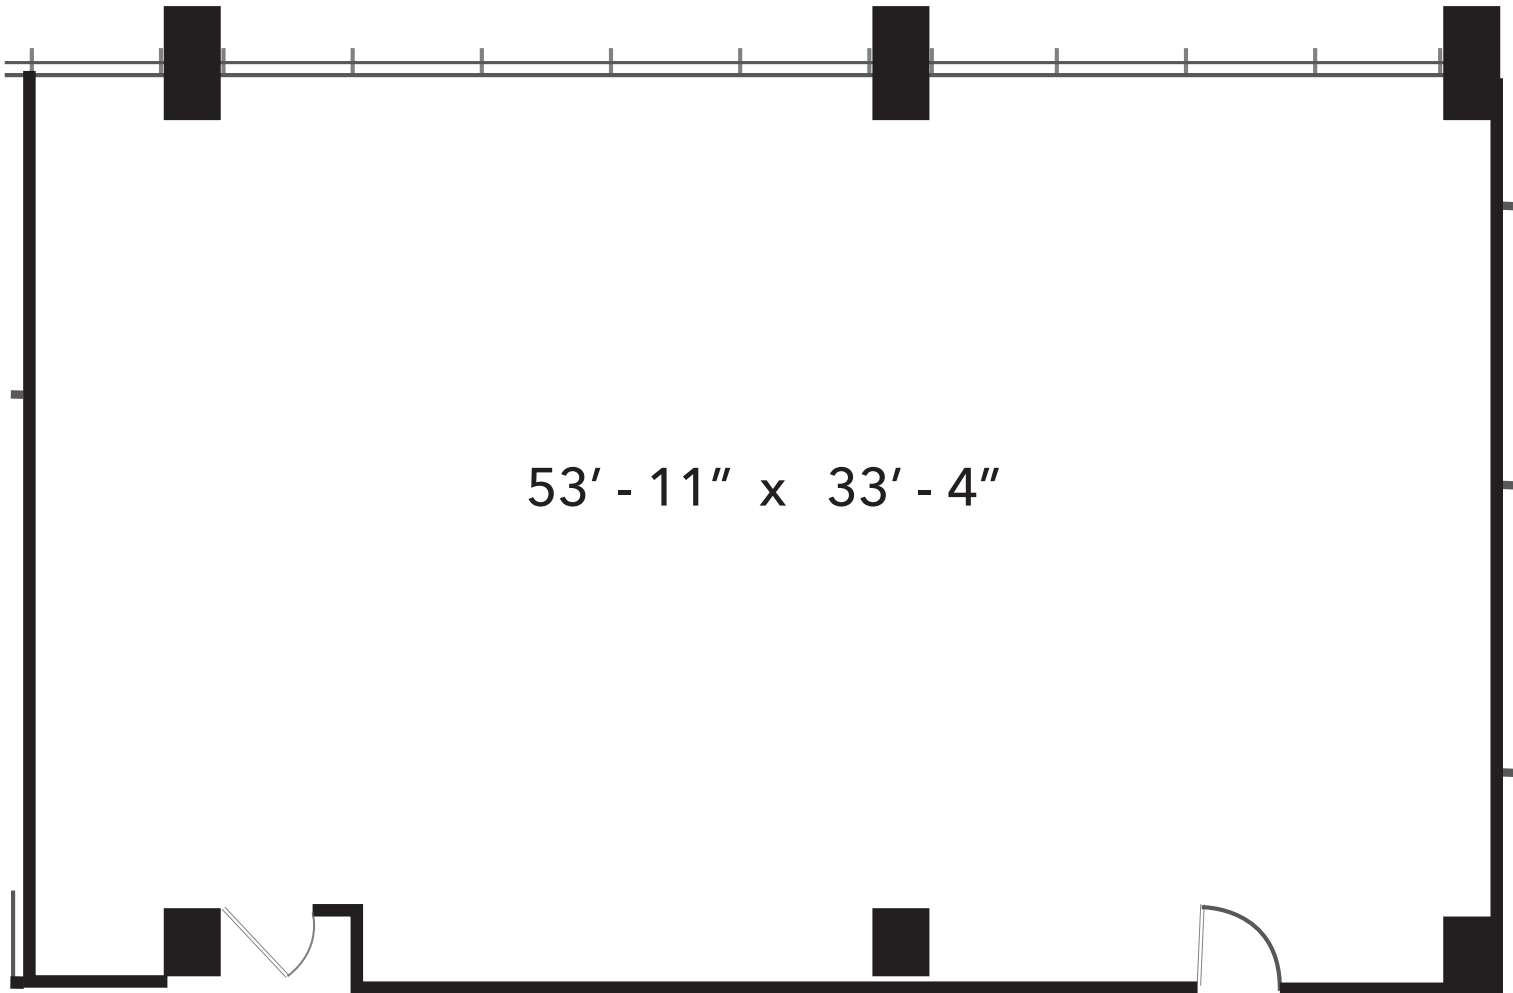

800 W AIRPORT FREEWAY IRVING, TEXAS 75062

FLOOR PLAN - SUITE 200

2,091 RSF

Key Plan

Justin Owen | 214.253.0797
jowen@dominuscommercial.com

Dallas | 214.941.9500
1825 Market Center Blvd, #420

Fort Worth | 817.242.2361
909 W Magnolia Ave, #2