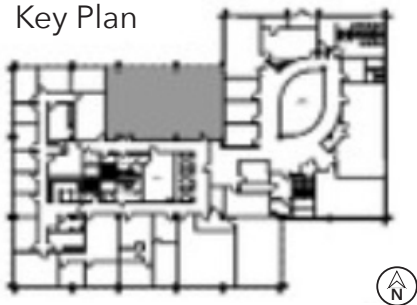

800 W AIRPORT FREEWAY IRVING, TEXAS 75062

FLOOR PLAN - SUITE 200

2,091 RSF

Key Plan

Justin Owen | 214.253.0797
jowen@dominuscommercial.com

Dallas | 214.941.9500
1825 Market Center Blvd, #420

Fort Worth | 817.242.2361
909 W Magnolia Ave, #2