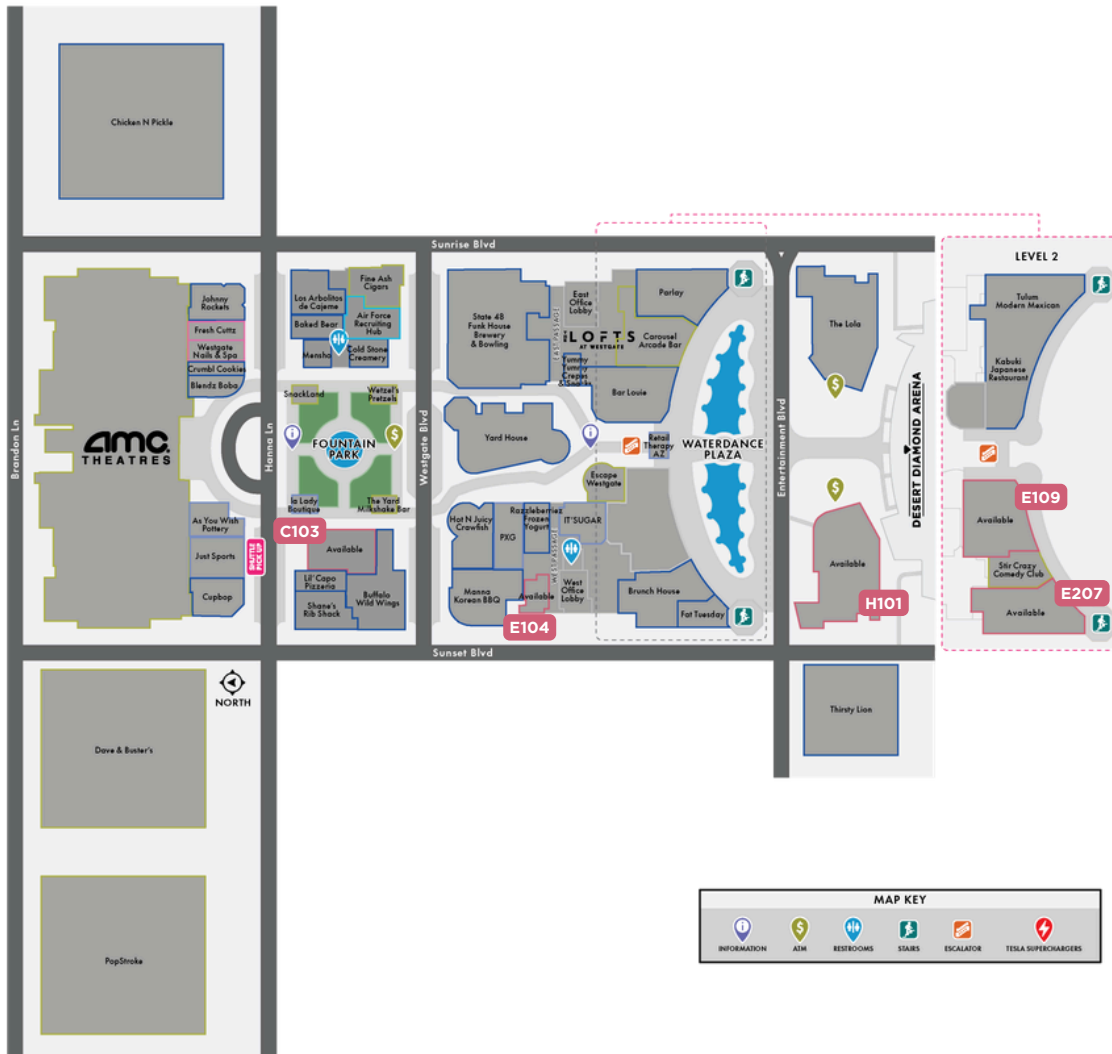

SITE MAP | ENTERTAINMENT DISTRICT

ENTERTAINMENT DISTRICT

FOOD

- Bar Louie
- Blendz Boba Tea Lounge
- Brunch House (coming soon)
- Buffalo Wild Wings
- Chicken N Pickle
- Cold Stone Creamery
- Crumbl Cookies
- Cupbop
- Dave & Buster's
- Fat Tuesday
- Hot N Juicy Crawfish
- Johnny Rockets
- Kabuki Japanese Restaurant
- Lil Capo Pizzeria
- Los Arbolitos de Cajeme
- Manna Korean BBQ
- Mensho
- Opa Life Greek Cafe
- Parlay (coming soon)
- Razzleberriez Frozen Yogurt
- Shane's Rib Shack
- State 48 Funk House Brewery
- The Lola
- The Yard Milkshake Bar
- Thirsty Lion
- Tulum Modern Mexican
- Wetzel's Pretzels
- Yard House
- Yummy Yummy Crepes & Snacks

SERVICE

- Fresh Cuttz
- U.S. Air Force Recruiting Hub
- Westgate Nails

FUN

- AMC Theatres
- Carousel Arcade Bar
- Chicken N Pickle
- Escape Westgate
- Popstroke
- Stir Crazy Comedy Club

SHOPS

- As You Wish Pottery
- Fine Ash Cigars
- IT'SUGAR
- Just Sports
- La Lady Designs
- PXG
- Retail Therapy AZ
- Snackland

CONTACT WESTGATE

- Security - 623.266.6607

AVAILABLE

- WGC103 - 3,859 SF (retail)
- WGE104 - 1,294 SF (retail)
- WGE109 - 14,429 (restaurant)
- WGE207 - 7,443 SF (retail)
- WGH101 - 9,273 SF (restaurant)
- WGE333 - 2,506 SF (office)
- WGE365 - 2,961 SF (office)
- WGE400 - 2,823 SF (office)