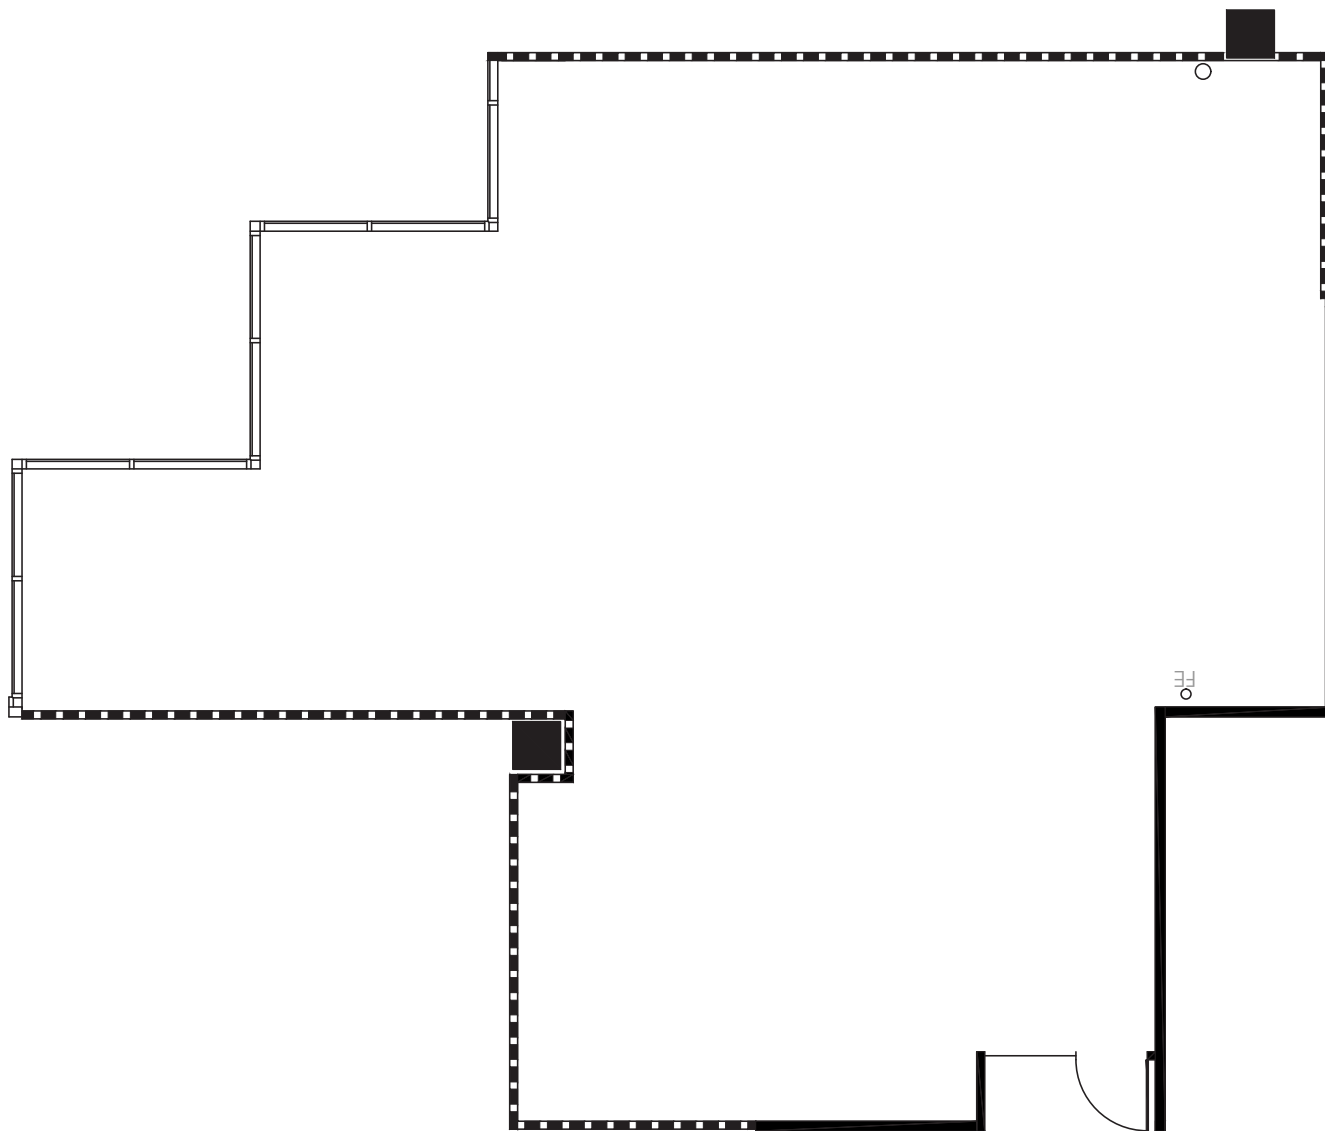

FLOOR PLANS

IBC Plaza
3800 MAPLE

SUITE 540 - 2,149 RSF

KEY PLAN