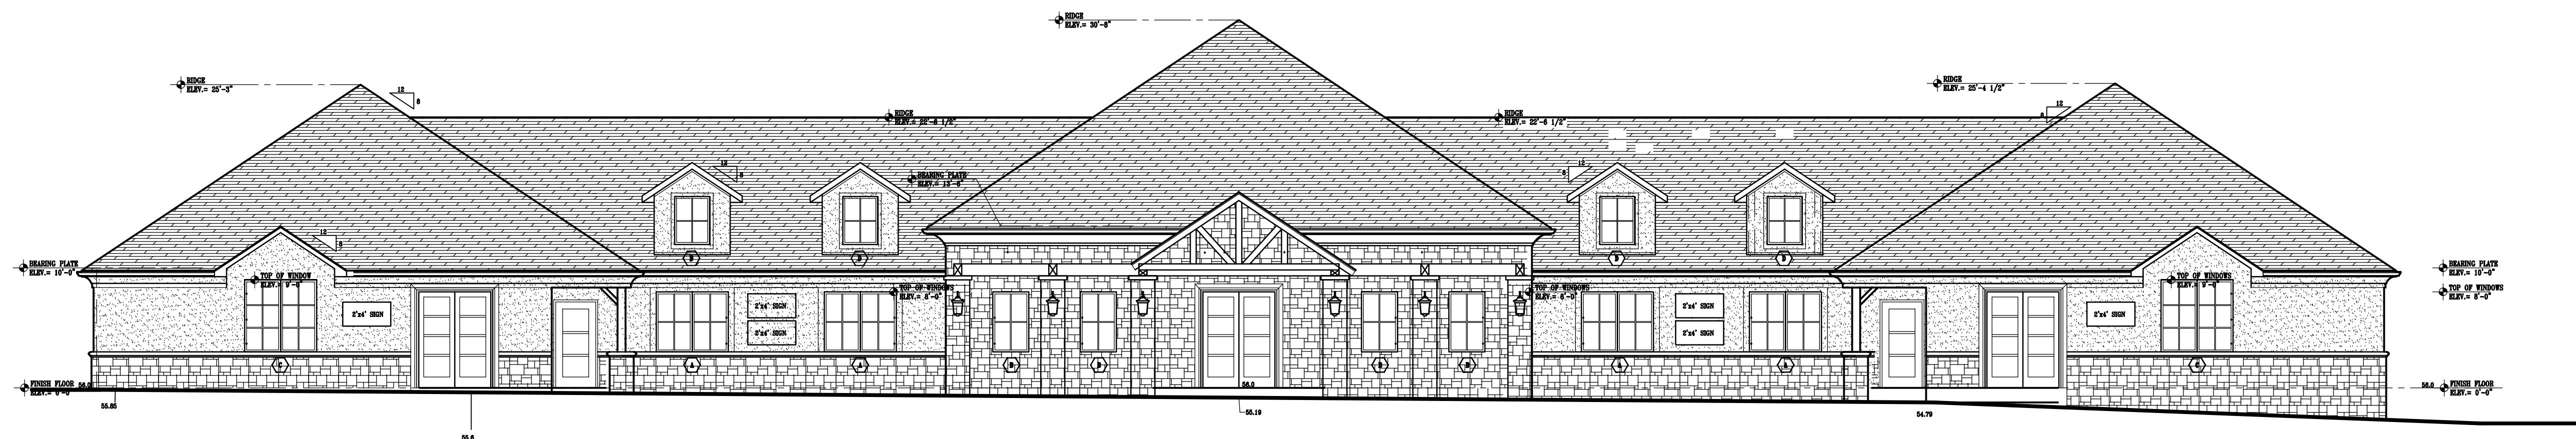

1 OVER ALL FLOOR PLAN
A2.1 SCALE: 1/8" = 1'-0"

1 OVER ALL FLOOR PLAN
A2.1 SCALE: 1/8" = 1'-0"

DATE:
12-04-2013

SEAL:

TITLE:
OVER ALL
PLAN

SHEET:

A2.1