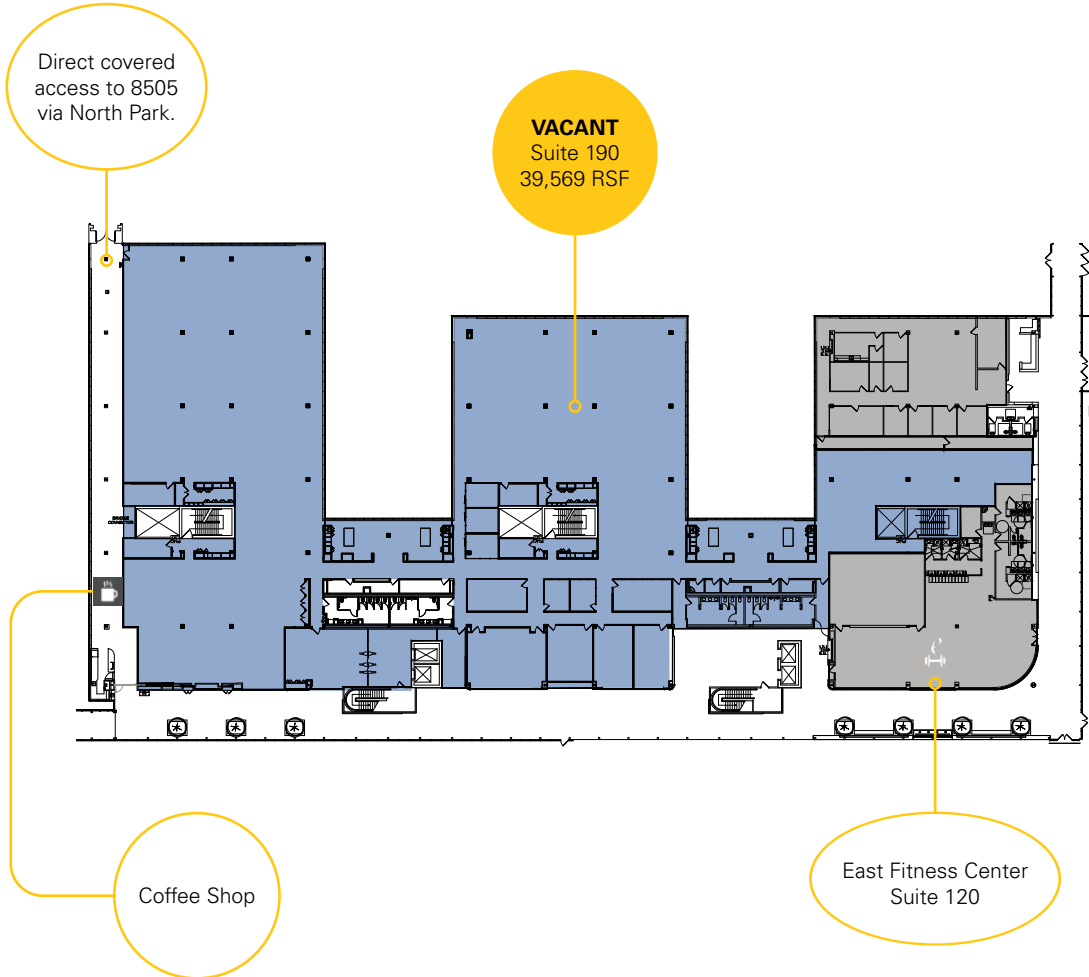

INNOVATION

■ P ■ A ■ R ■ K ■

8505 IBM DRIVE | 201 | FIRST FLOOR

Jennifer Kurz

jtk@trinity-partners.com
704.576.2254

Rhea Greene

rdg@trinity-partners.com
704.372.8822

Tim Arnold