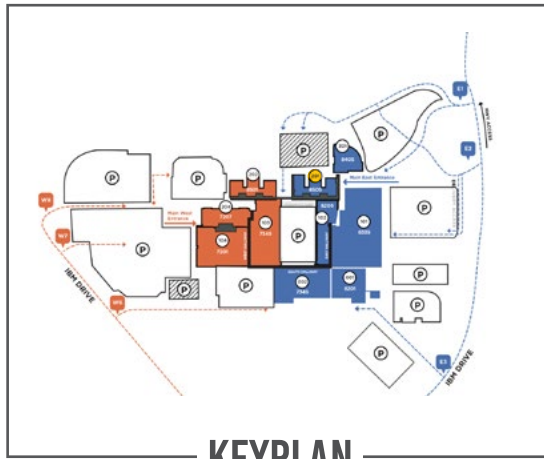

INNOVATION

■ P ■ A ■ R ■ K ■

8505 IBM DRIVE | 201 | FIRST FLOOR

Jennifer Kurz

jtk@trinity-partners.com
704.576.2254

Rhea Greene

rdg@trinity-partners.com
704.372.8822

Tim Arnold