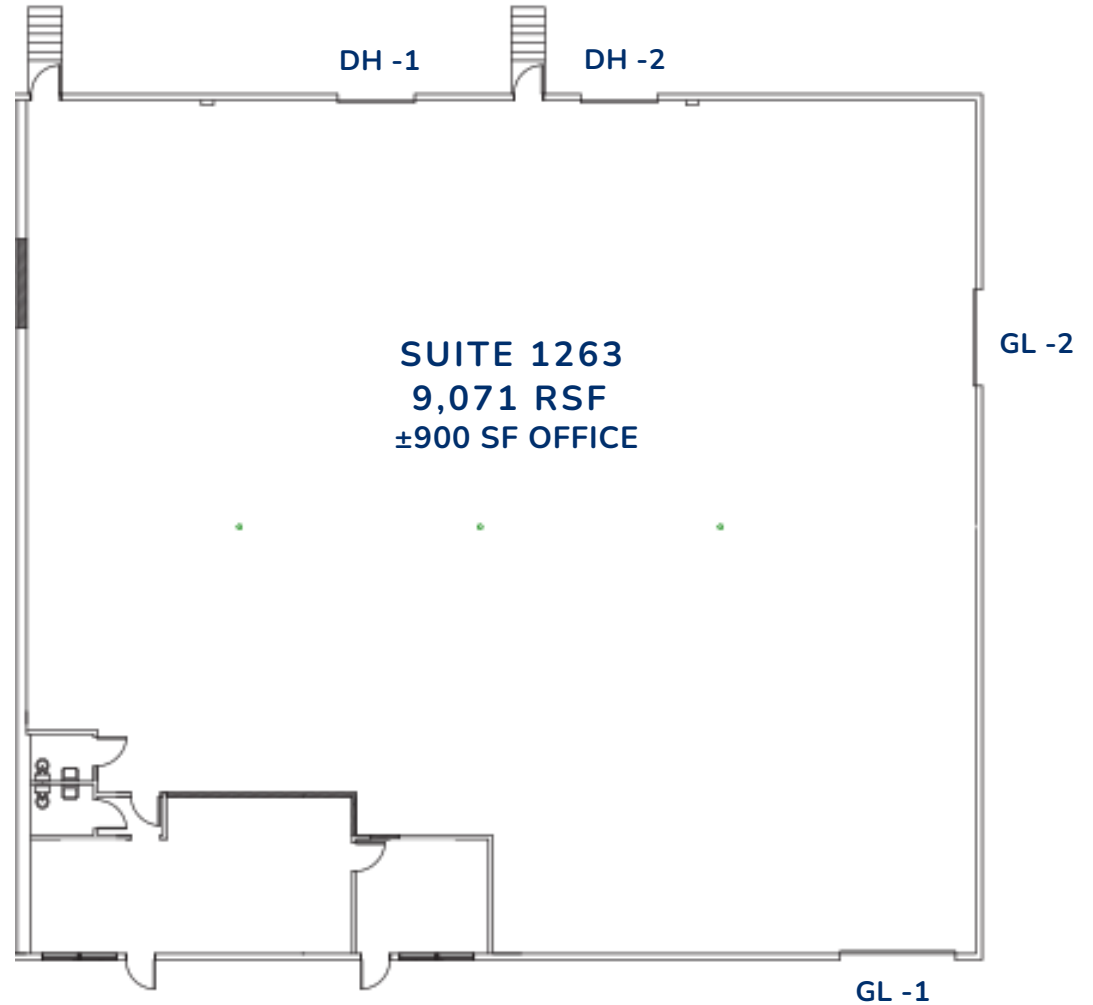

1301 SOUTH PARK DRIVE

9,071 - 18,142 SF

AVAILABLE: IMMEDIATELY

± 10% OFFICE

CLEAR HEIGHT: 17'

CROSS DOCK
4 DOCK HIGH
3 DRIVE-IN

POWER: (2) 200 AMPS

SPRINKLERS: NONE

MAKE-READY COMPLETE

JASON SCHNITTGER
210.836.6633
JSCHNITTGER@STREAMREALTY.COM

PARKER BYRD
336.344.8067
PARKER.BYRD@STREAMREALTY.COM

SUITE 1263

9,071 RSF

AVAILABLE: IMMEDIATELY

± 10% OFFICE

CLEAR HEIGHT: 17'

CROSS DOCK
2 DOCK HIGH
2 DRIVE - IN

POWER: 200 AMPS

SPRINKLERS: NO

MAKE-READY COMPLETE

SUITE 1271

9,071 RSF

AVAILABLE: IMMEDIATELY

± 10% OFFICE