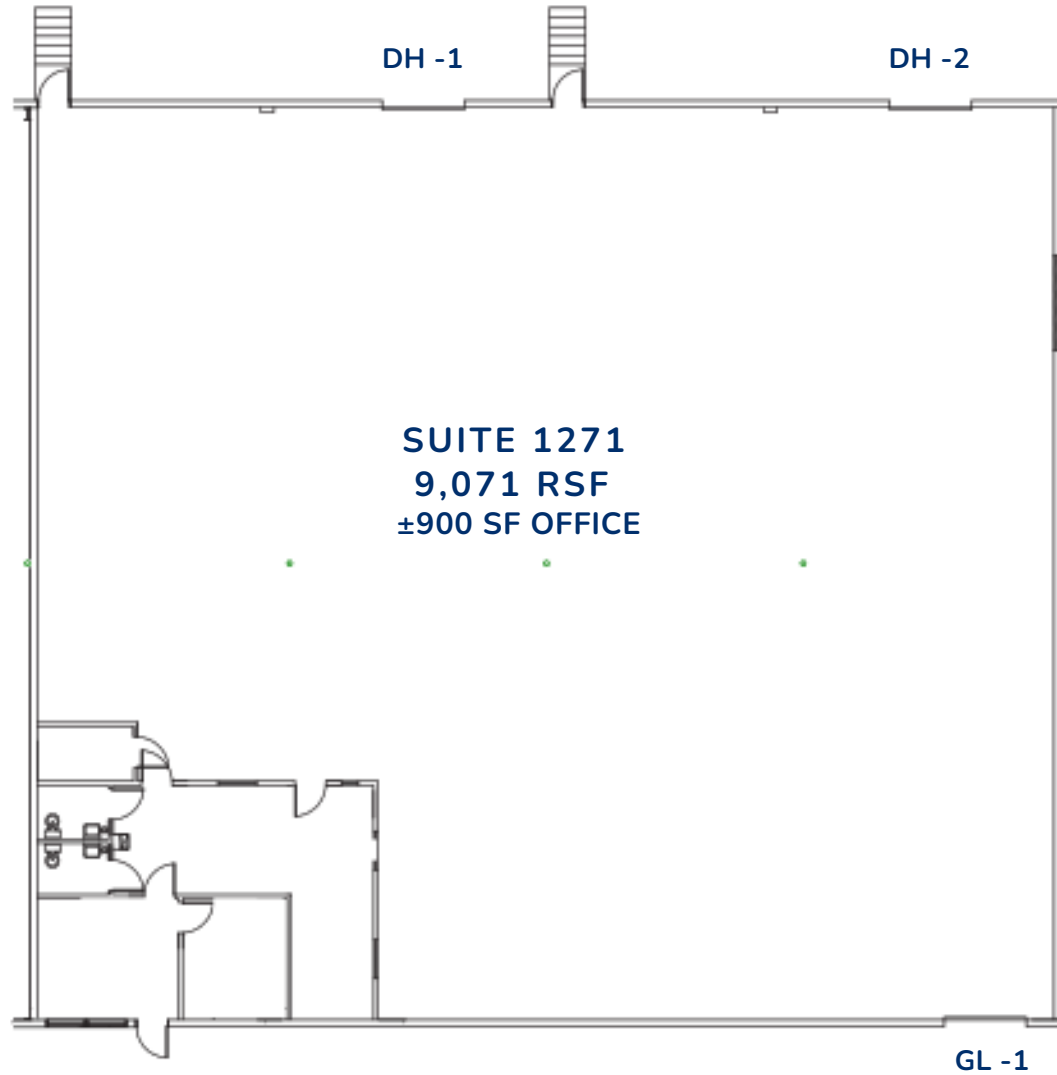

1301 SOUTH PARK DRIVE

9,071 - 18,142 SF

AVAILABLE: IMMEDIATELY

± 10% OFFICE

CLEAR HEIGHT: 17'

CROSS DOCK
4 DOCK HIGH
3 DRIVE-IN

POWER: (2) 200 AMPS

SPRINKLERS: NONE

MAKE-READY COMPLETE

JASON SCHNITTGER
210.836.6633
JSCHNITTGER@STREAMREALTY.COM

PARKER BYRD
336.344.8067
PARKER.BYRD@STREAMREALTY.COM

SUITE 1263

9,071 RSF

AVAILABLE: IMMEDIATELY

± 10% OFFICE

CLEAR HEIGHT: 17'

CROSS DOCK
2 DOCK HIGH
2 DRIVE - IN

POWER: 200 AMPS

SPRINKLERS: NO

MAKE-READY COMPLETE

SUITE 1271

9,071 RSF

AVAILABLE: IMMEDIATELY

± 10% OFFICE

CLEAR HEIGHT: 17'

CROSS DOCK
2 DOCK HIGH
1 DRIVE - IN

POWER: 200 AMPS

SPRINKLERS: NO

MAKE-READY COMPLETE

JASON SCHNITTGER
210.836.6633
JSCHNITTGER@STREAMREALTY.COM

PARKER BYRD
336.344.8067
PARKER.BYRD@STREAMREALTY.COM