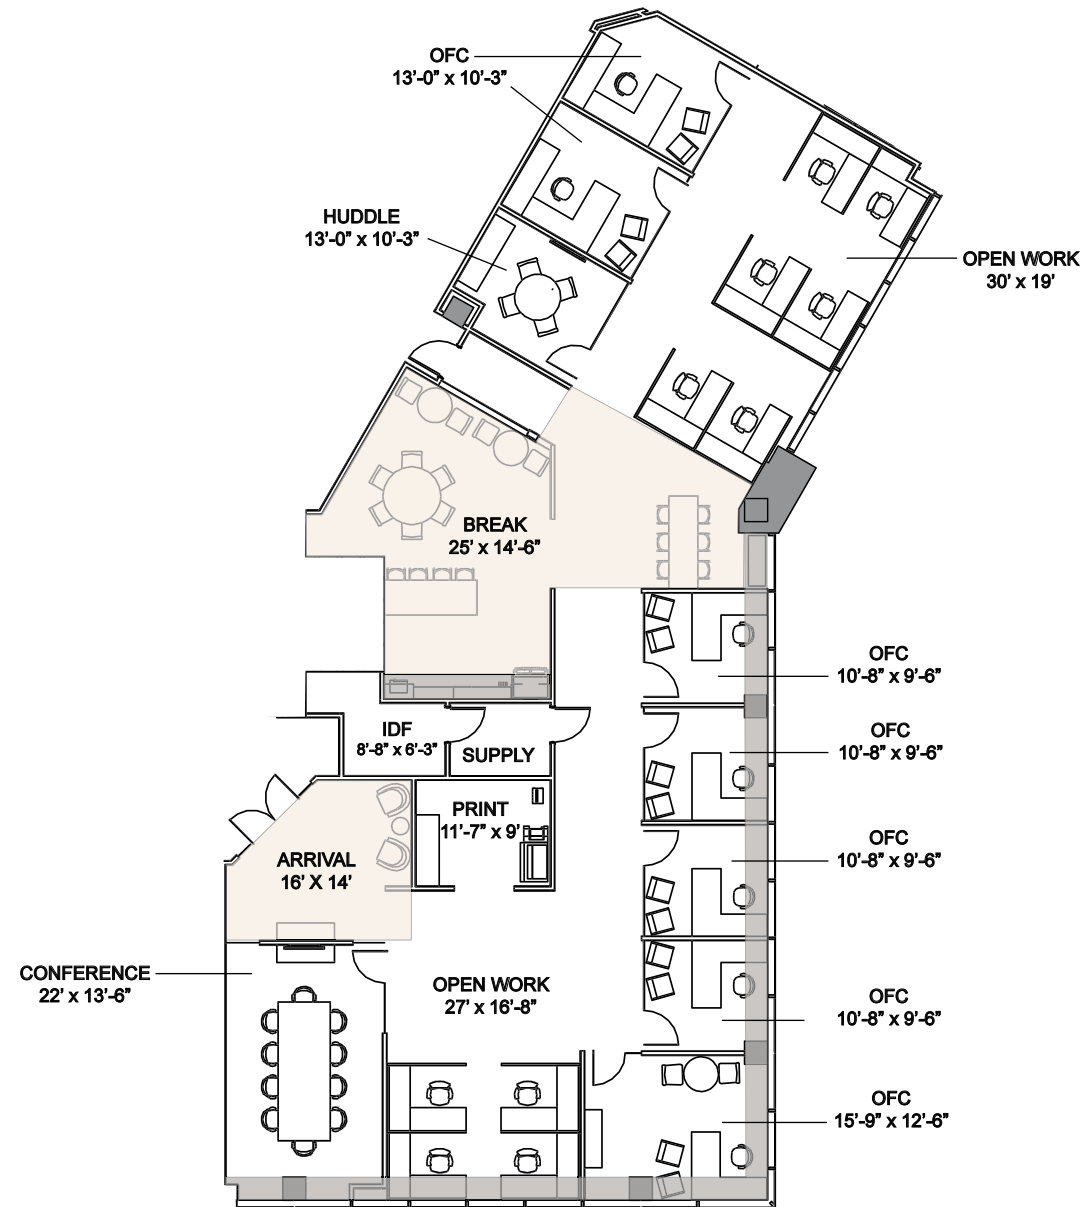

FLOOR 5, SUITE 500

- DRYWALL CEILING
- ACOUSTICAL CEILING TILE
- EXPOSED STRUCTURE

POLISHED CONCRETE

BASE - TARKETT - BURNT UMBER

OPEN AREA CARPET - SHAW CONTRACT - HABITAT TILE: SHADOW

OFFICE & CONF. CARPET - SHAW CONTRACT - INTENTION TILE: INK

PENDANT LIGHT - ALPHABET - BETA 4

SOLID SURFACE - WILSONART - HAIDA

BACK SPLASH - KENT WHITE - 2.5X13 HEX

OFFICE FRONTS

UPPER CABS - PINNACLE WALNUT
LOWER CABS- CARBON MESH

PAINT - BENJAMIN MOORE - SUPER WHITE 0C-152