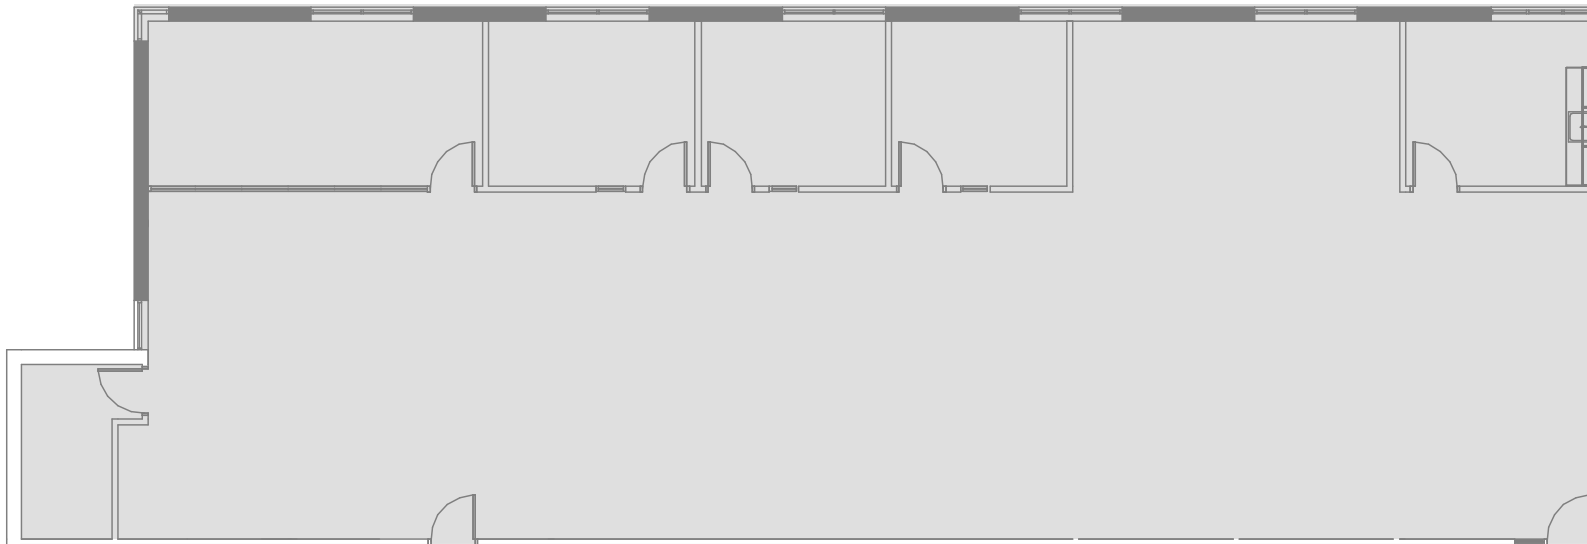

AustinOaks

Bridgeport, Suite 101
First Floor
4,255 SF
Creative Finish

Building

10

Matt Frizzell

E matt.frizzell@cushwake.com

T +1 512 814 3404

Holmes Onwukaife