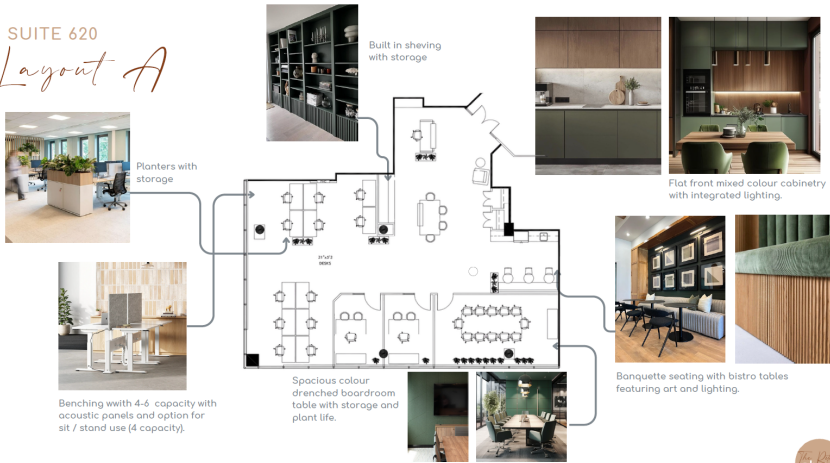

SUITE 620 Layout A