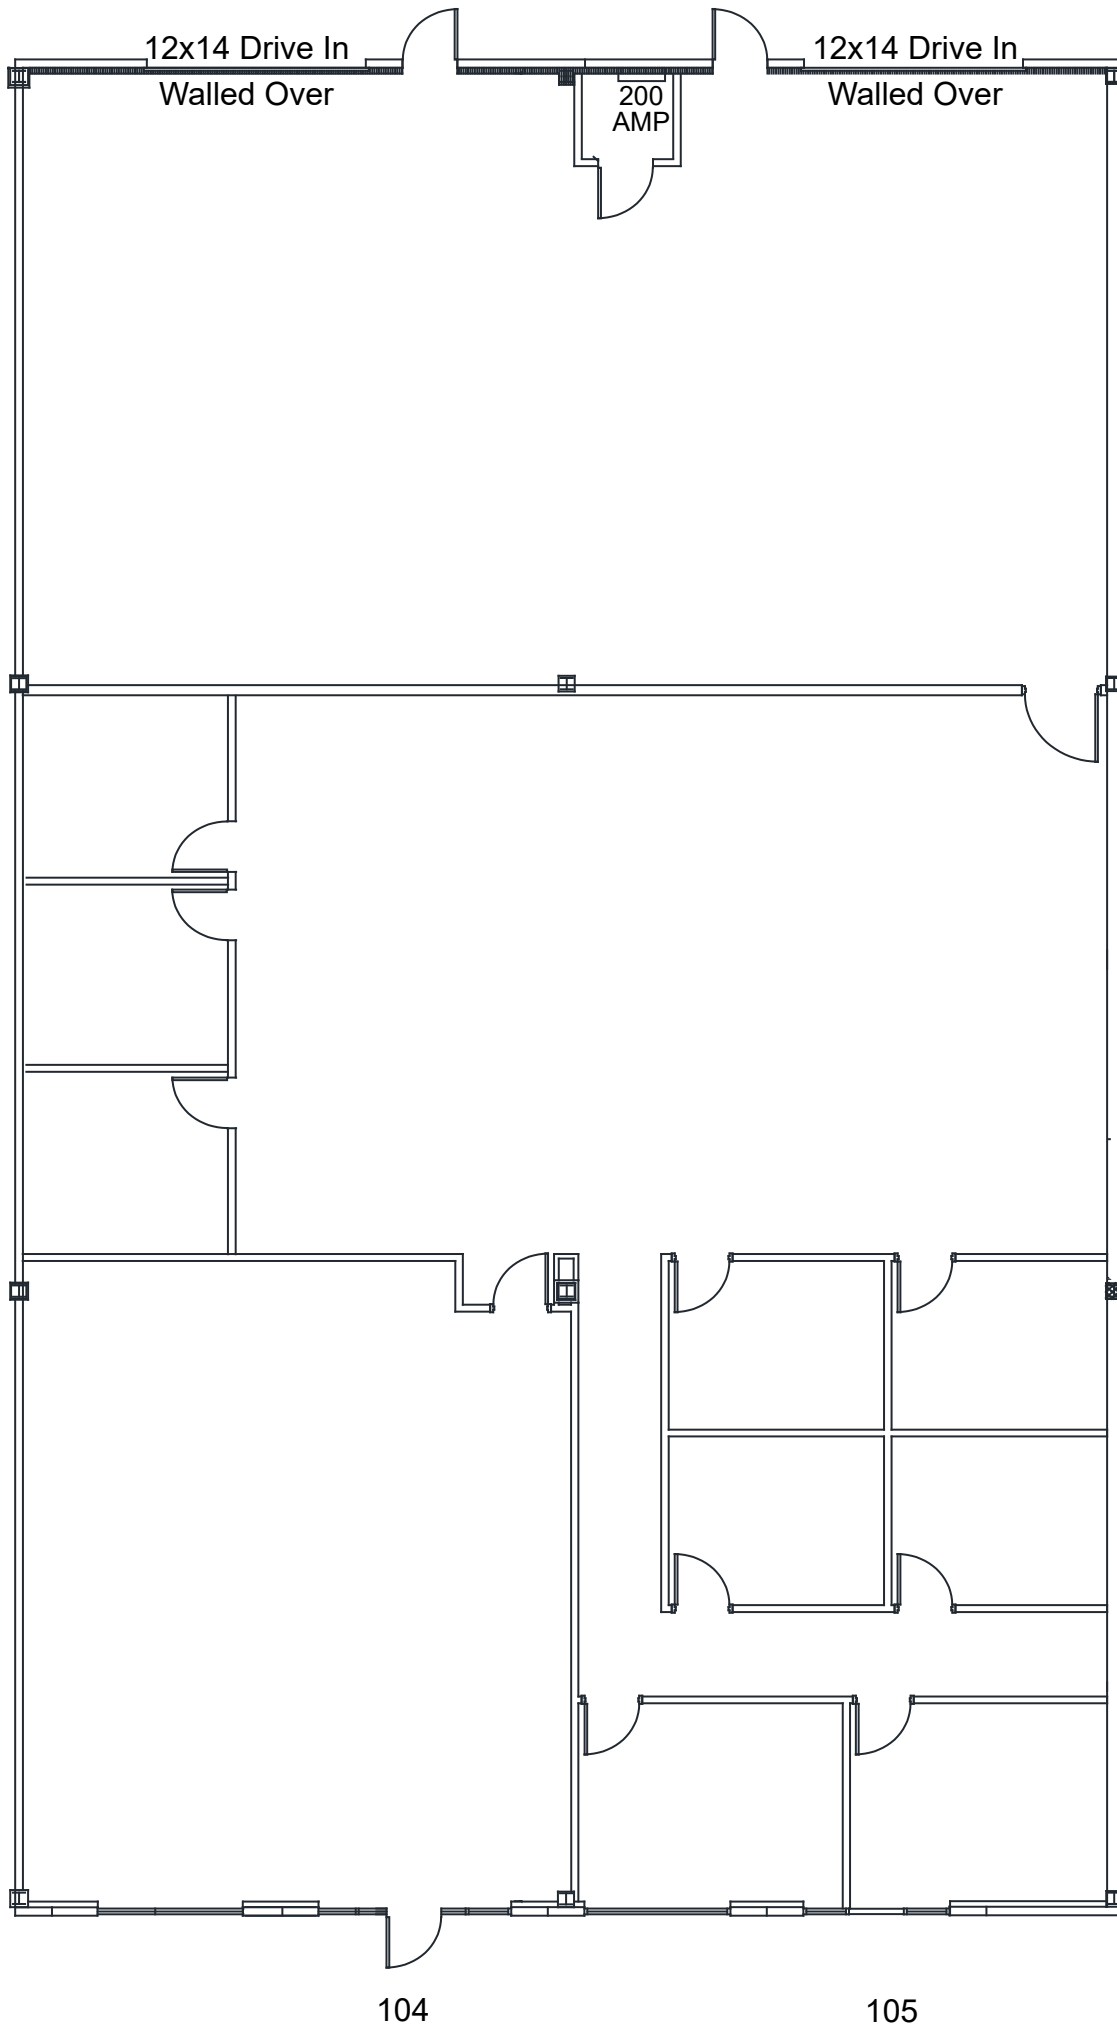

Exhibit F
Floor Plan
Lincoln Park Central - 2401 Brentwood Road
Building 6 - Spaces 104 - 105

initial