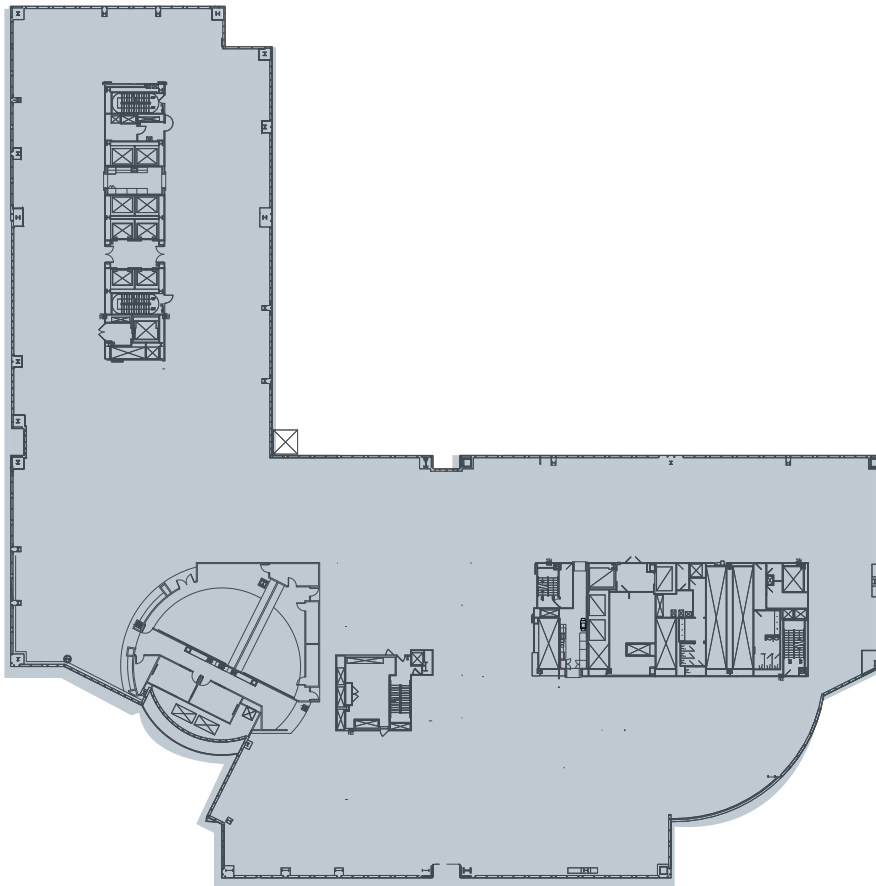

CAPELLA TOWER

FOR LEASE

6TH FLOOR
56,416 RSF

Larissa Bodine
+1 651 592 8839
larissa.bodine@cbre.com

Ann Rinde
+1 612 961 3652
ann.rinde@cbre.com