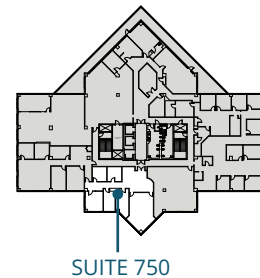

SPACE AVAILABLE

SUITE 750: 1,538 RSF

THE POINTE AT 1901
1901 Ulmerton Road
St. Petersburg, FL

No warranty or representation, expressed or implied, is made to the accuracy of information contained herein, and same is submitted subject to errors, change of price, rental or other conditions, withdrawal without notice, and to any special listing conditions imposed by our principals. PLANS NOT TO SCALE