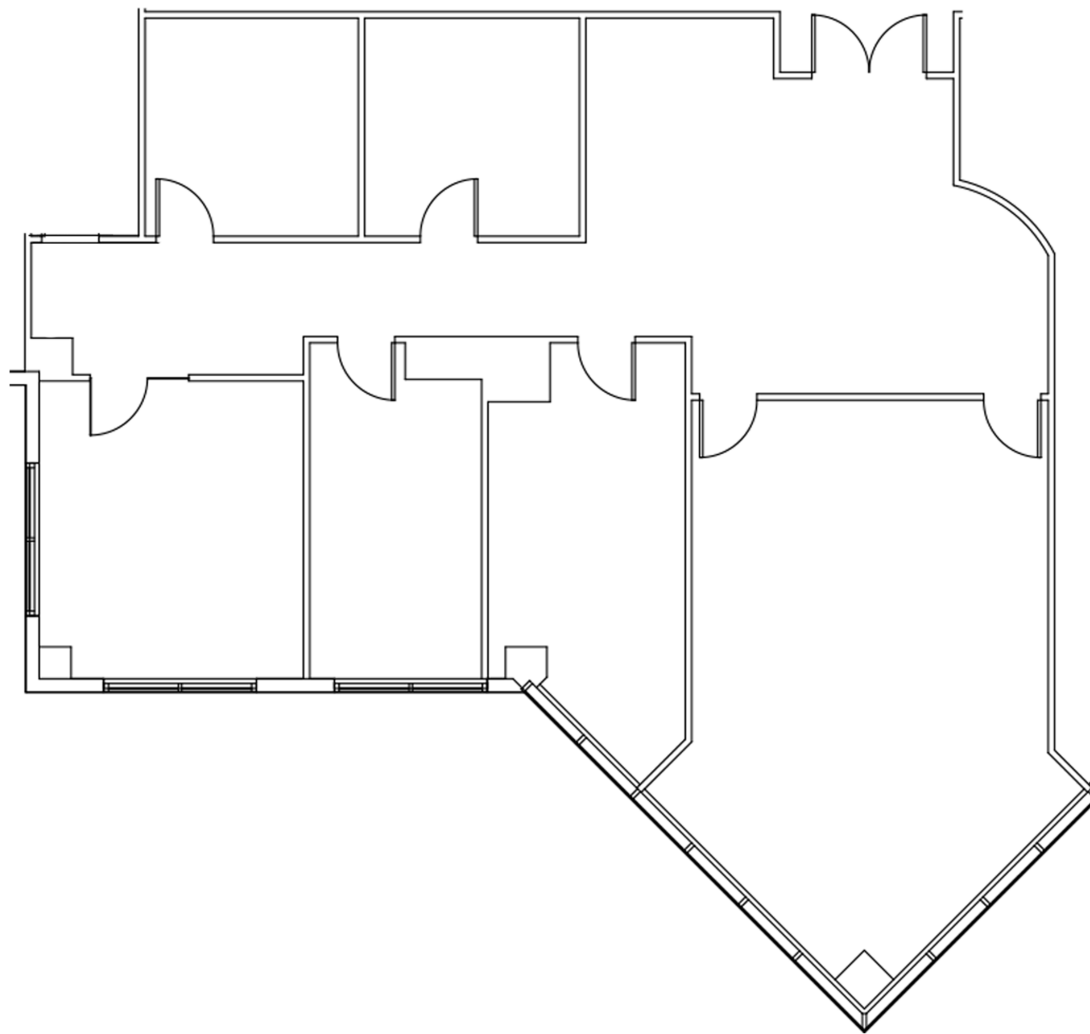

SPACE AVAILABLE

SUITE 750: 1,538 RSF

THE POINTE AT 1901
1901 Ulmerton Road
St. Petersburg, FL

No warranty or representation, expressed or implied, is made to the accuracy of information contained herein, and same is submitted subject to errors, change of price, rental or other conditions, withdrawal without notice, and to any special listing conditions imposed by our principals. PLANS NOT TO SCALE