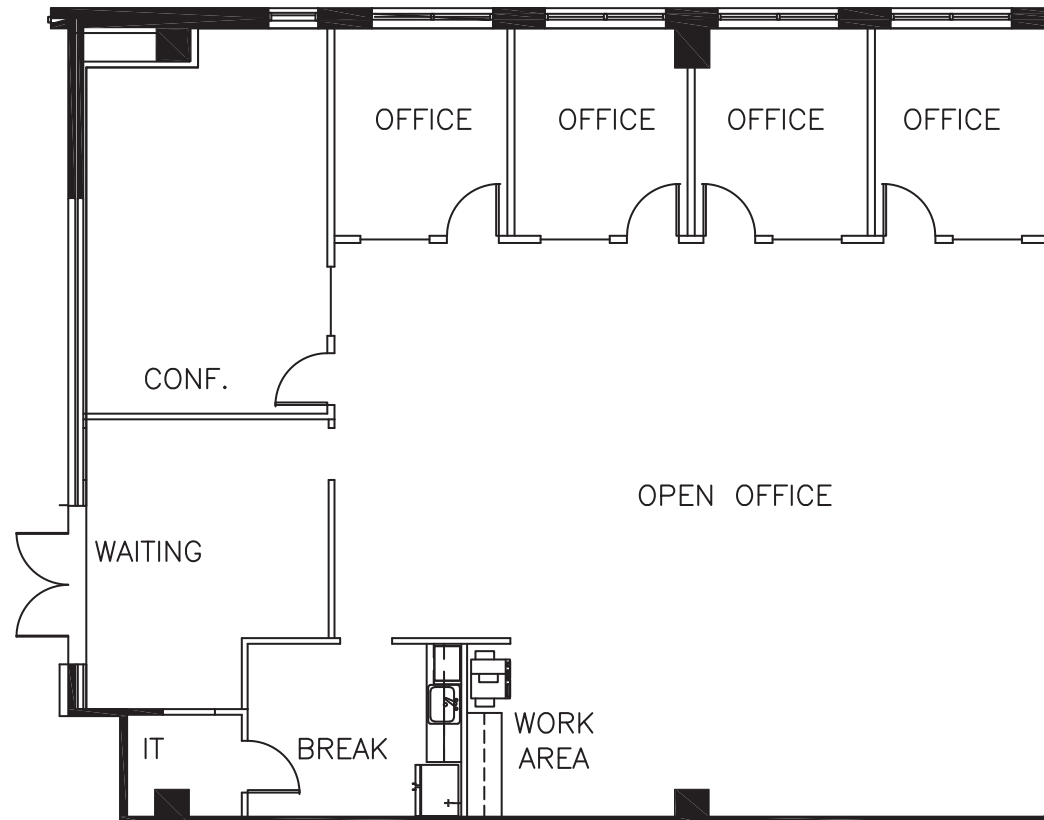

161 CORPORATE CENTER

6225 North State Highway 161 | Irving, Texas 75038

Suite 125
3,012 SF

CONTACTS

John Dickenson | 972.421.1971 | jdickenson@holtlunsford.com
Paul Hernandez | 972.380.3641 | phernandez@holtlunsford.com
Dylan Cummins | 972.585.5114 | dcummins@holtlunsford.com