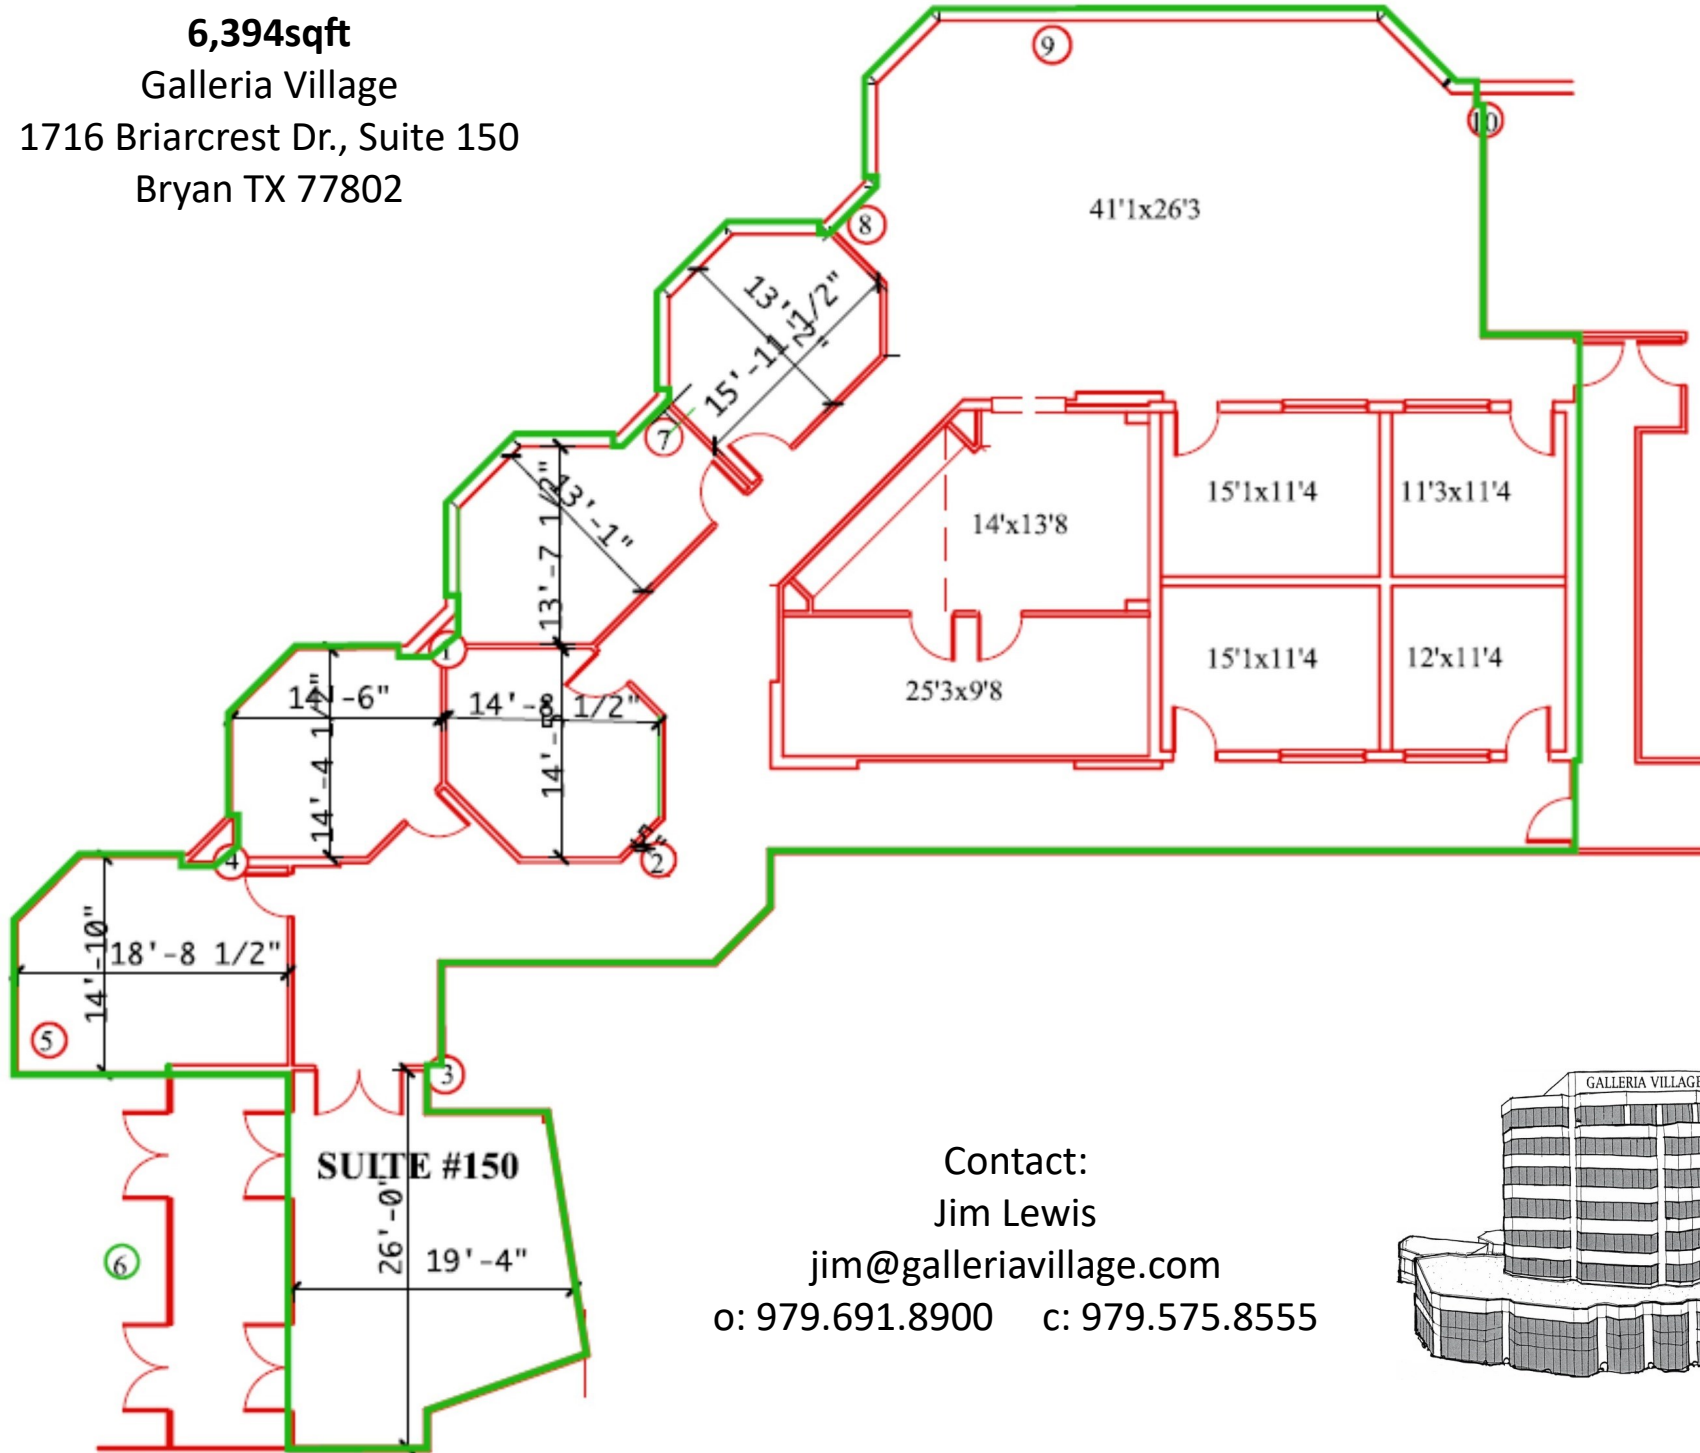

6,394sqft

Galleria Village

1716 Briarcrest Dr., Suite 150

Bryan TX 77802

SUITE #150

Contact:

Jim Lewis

jim@galleriavillage.com