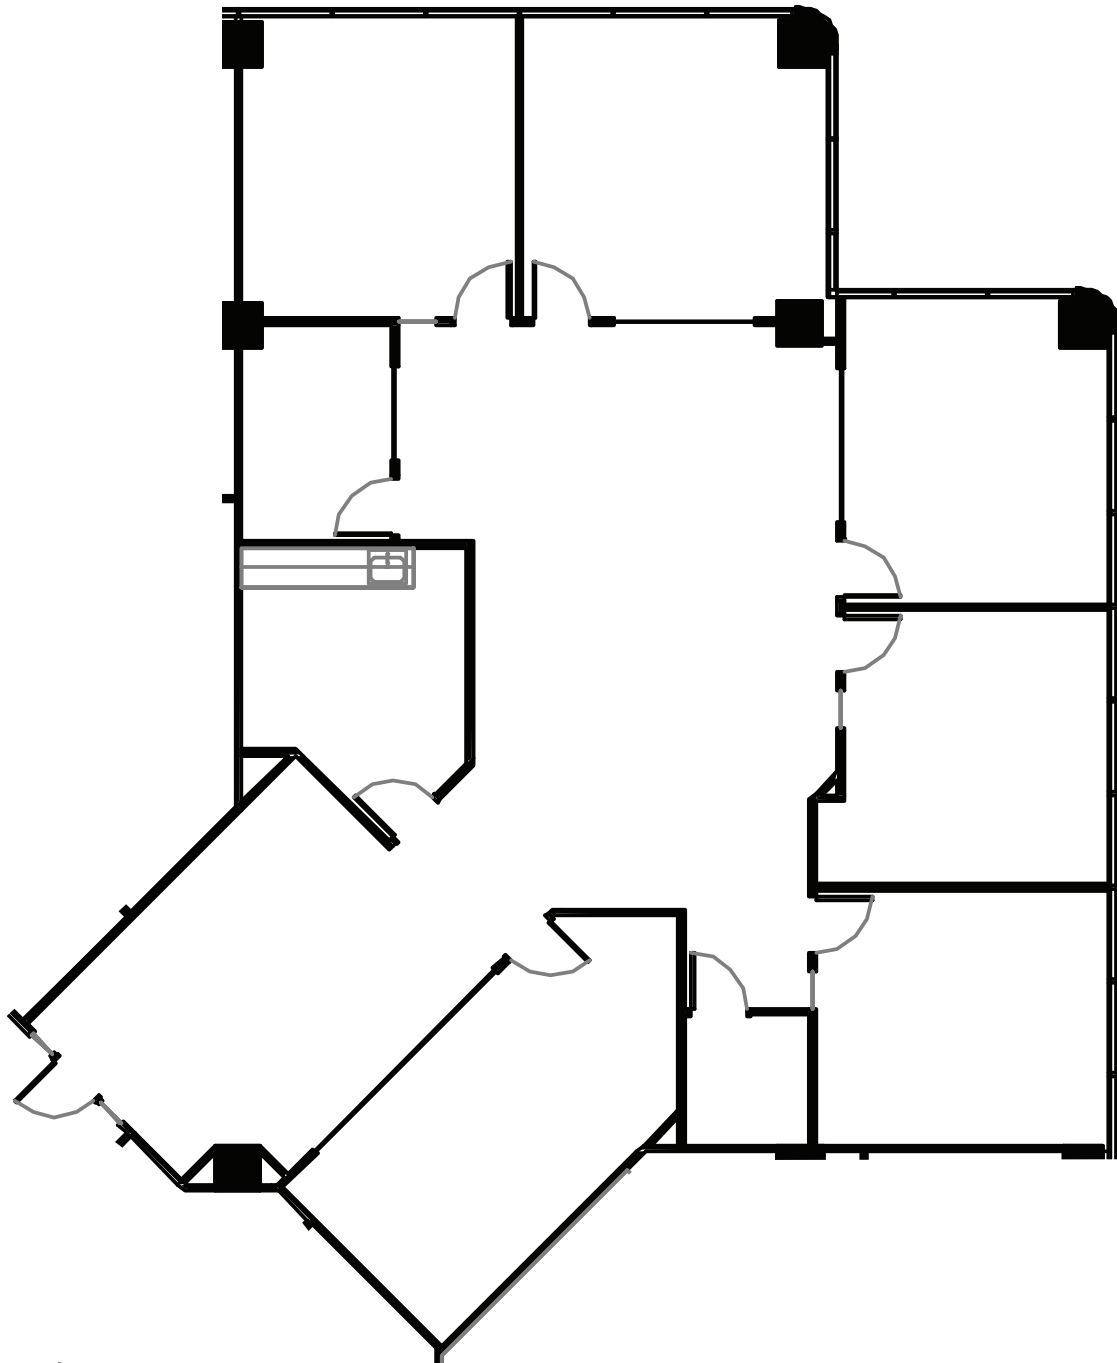

Suite 290 - 3,576 RSF

W. RYAN STOUT
Managing Director
(303) 813 6448
ryan.stout@cushwake.com

ZACHARY T. WILLIAMS
Director
(303) 813 6474
zach.williams@cushwake.com

CAITLIN I. ELLENSON
Director
(303) 312 1914
caitlin.ellenson@cushwake.com