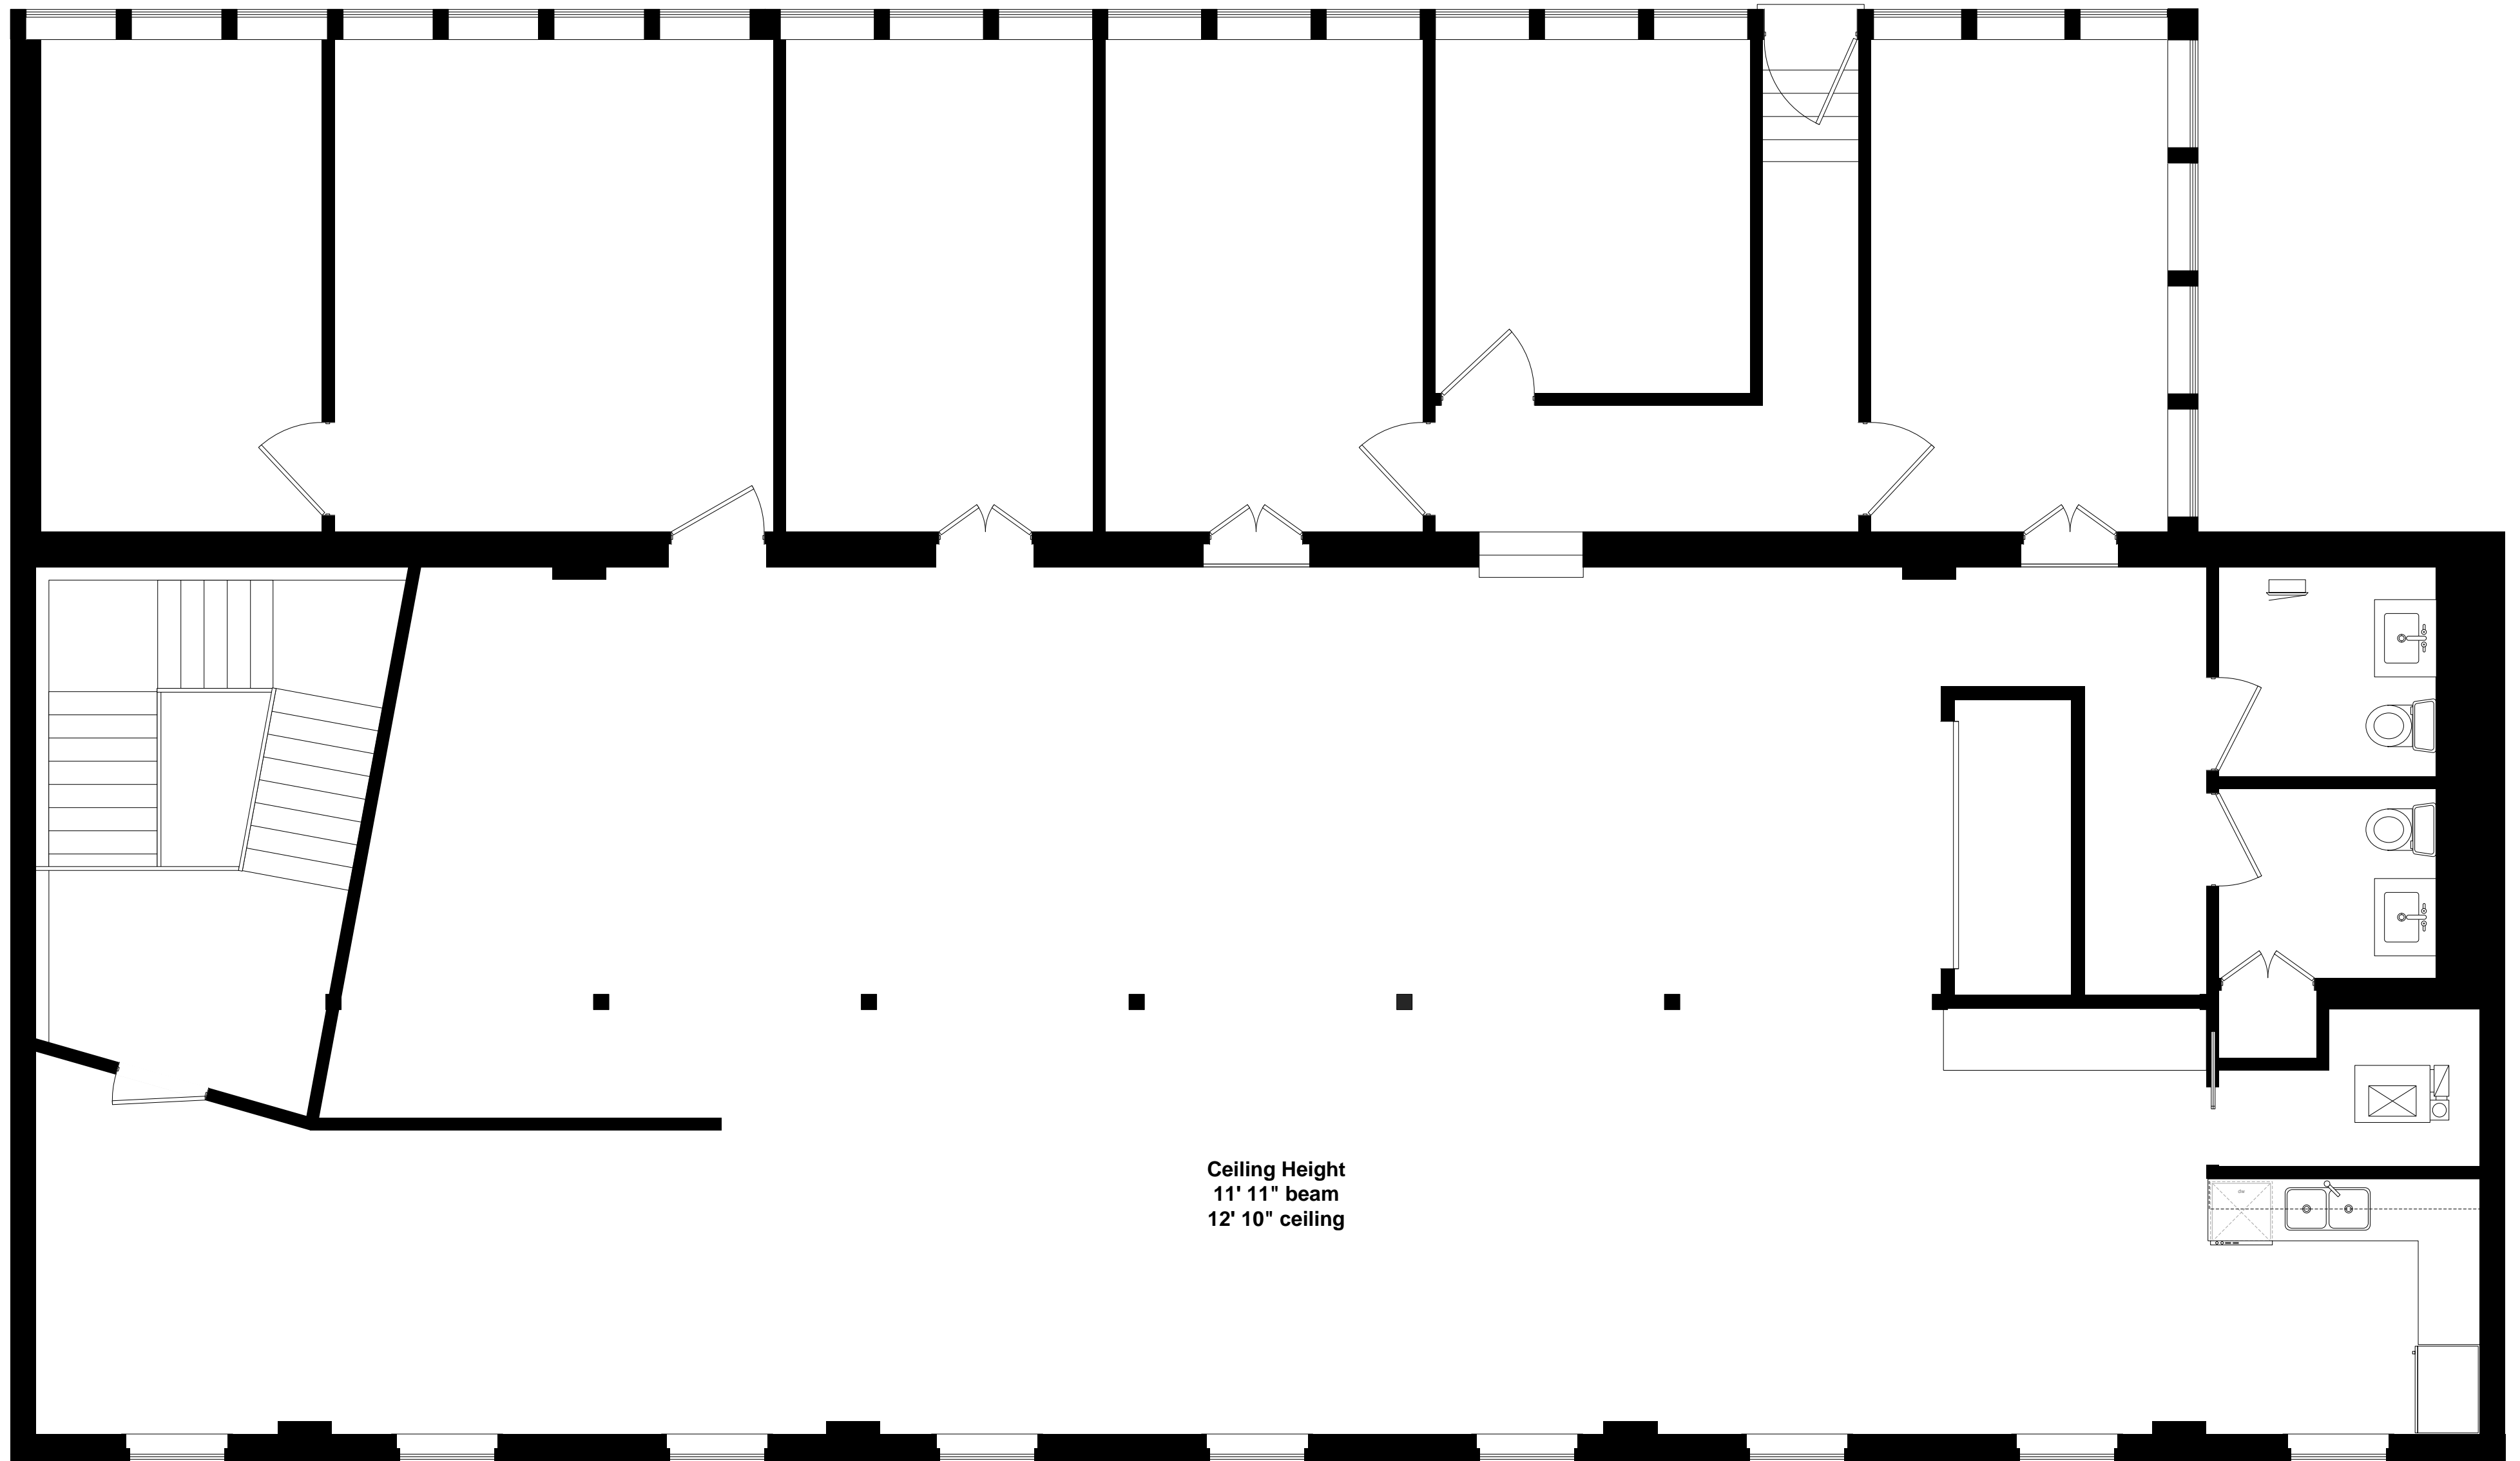

North Aberdeen Street

415 North Aberdeen Street Chicago IL 60642

DRAWN	Just Floorplans Inc - Chicago	SIZE	FSCM NO	DWG NO	REV
ISSUED		SCALE	1/4" = 1'-0"	Second Floor	SHEET 7 OF 9

North Aberdeen Street

415 North Aberdeen Street Chicago IL 60642		SIZE	FSCM NO	DWG NO	REV
DRAWN	Just Floorplans Inc - Chicago				
ISSUED	SCALE	1/4" = 1'-0"	Second Floor		SHEET 8 OF 9