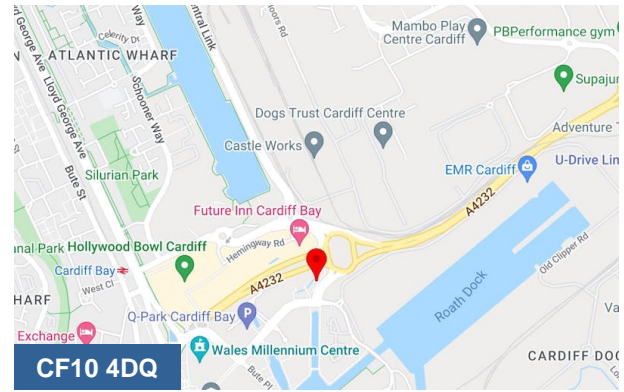

1 Caspian Point, Pierhead Street, Cardiff, CF10 4DQ

Summary

Available Size	659 to 36,564 sq ft
Rent	£15.50 per sq ft
Rates Payable	£7 per sq ft Rateable value: 3rd floor is £167,000
Service Charge	£8.30 per sq ft
Car Parking	66 car parking spaces (ratio 1:600 sq.ft). Additional spaces may be available (along with concessionary rates) for occupiers in Pierhead Street multi-storey car park opposite.
VAT	Applicable
Legal Fees	Each party to bear their own costs
EPC Rating	D (96)

Description

1 Caspian Point is situated in a prominent location adjacent to Queens Gate roundabout in Cardiff Bay, and is five minutes to Mermaid Quay.

The building has been recently fully refurbished to a high standard.

Location

Cardiff Bay has good rail links to Queen Street and Cardiff Central Railway with main line services to Swansea, Bristol and London.

There is also a bus link which provides good access to all parts of the City and railway links.

Accommodation

Name	sq ft	sq m	Availability
Ground - A	4,704	437.02	Let
Ground - B	659	61.22	Available
Ground - C	967	89.84	Available
1st - A	6,543	607.86	Available
1st - C	2,145	199.28	Available
3rd	12,769	1,186.28	Available
4th - (A)	5,450	506.32	Available
4th - (B)	3,327	309.09	Available
Total	36,564	3,396.91	

Terms

The offices are immediately available on effective full repairing and insuring leases, via a service charge.

Viewing & Further Information

029 2034 6361

mark.siddons@coark.com

02920 346376

ben.bolton@coark.com