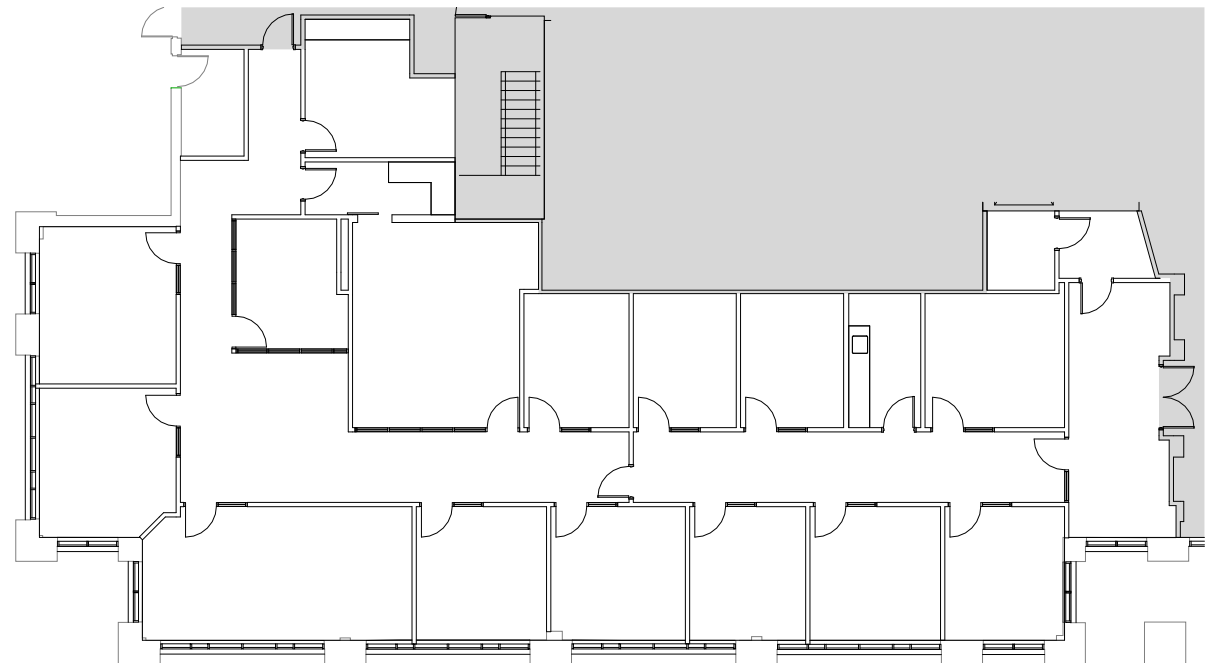

RSF

5,157

CONTACT

RHEA GREENE 704.928.5211 | rdg@trinity-partners.com

JENNIFER KURZ 704.576.2254 | jtk@trinity-partners.com

NATALIE CLAYTON 704.975.4027 | nclayton@trinity-partners.com