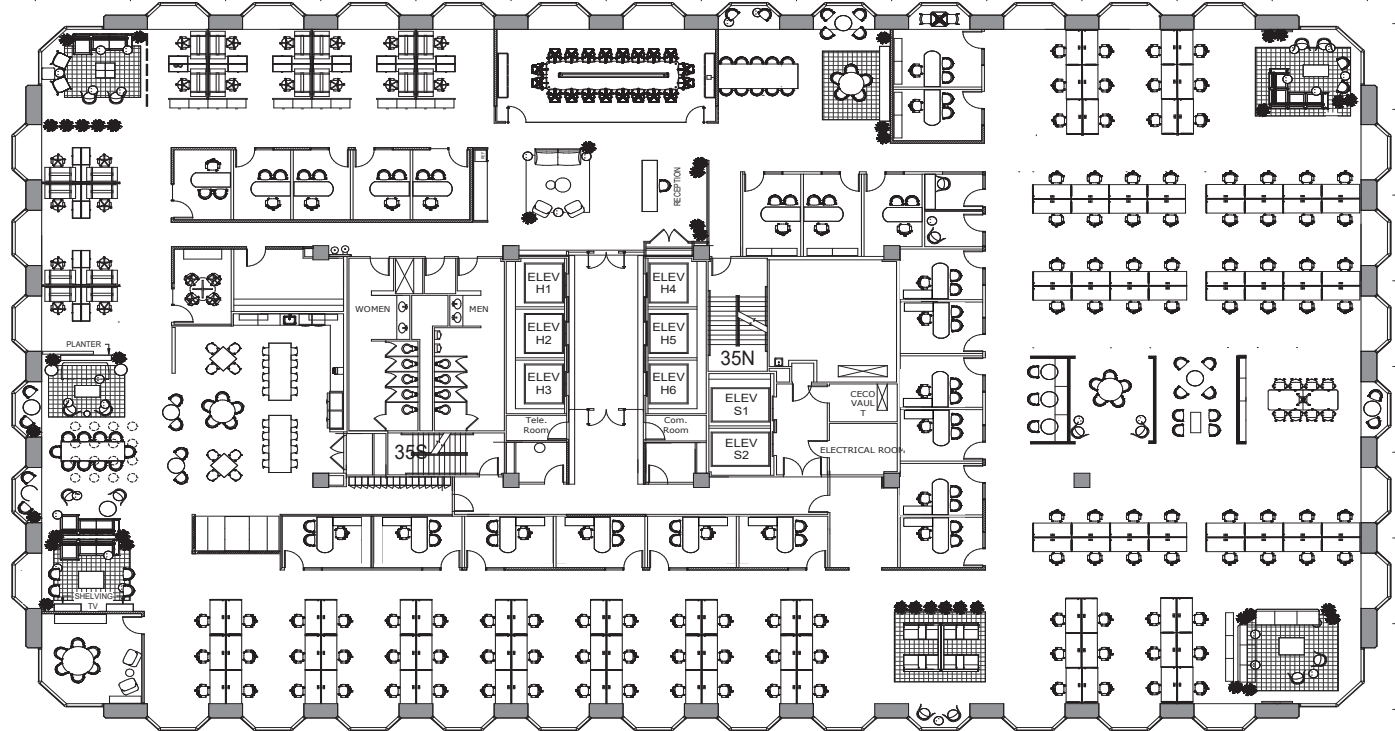

S FINANCIAL PLACE

SUITE 3500

26,581 RSF

Mike Curran
mike.curran@jll.com
312 228 2079

Belle Spinell
312 245 4812
isabella.spinell@jll.com

BEACON
CAPITAL PARTNERS