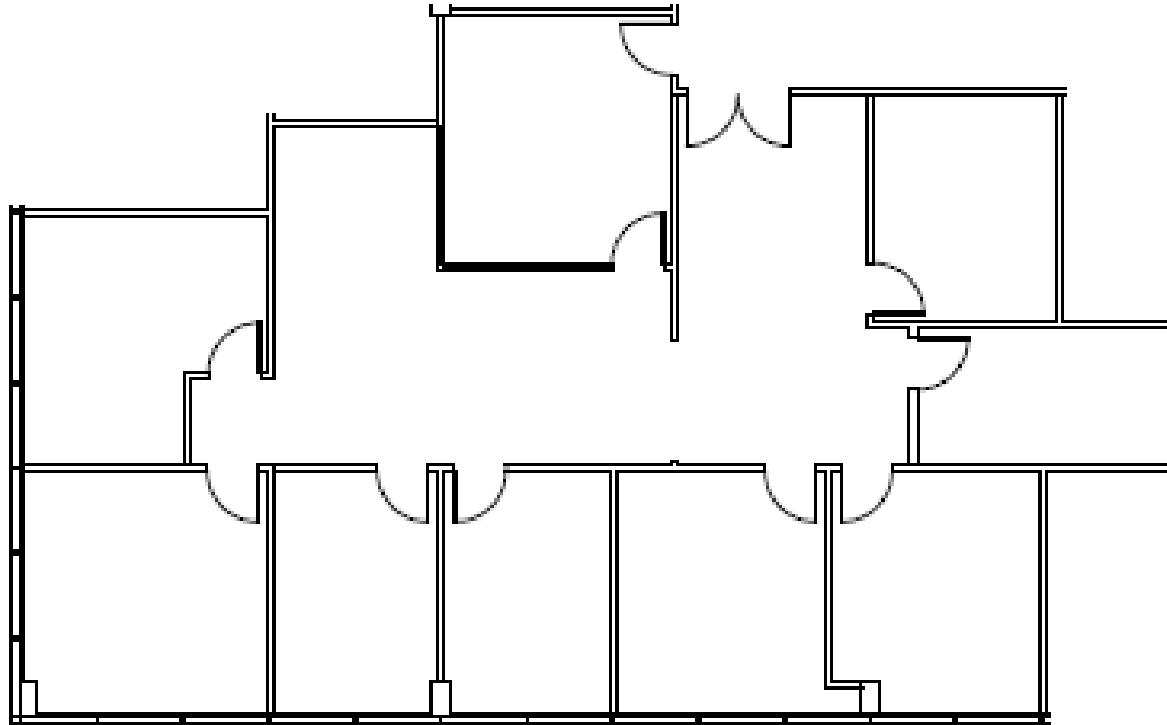

SUITE 425 | 2,636 SF

2180 NORTH LOOP WEST | HOUSTON, TEXAS