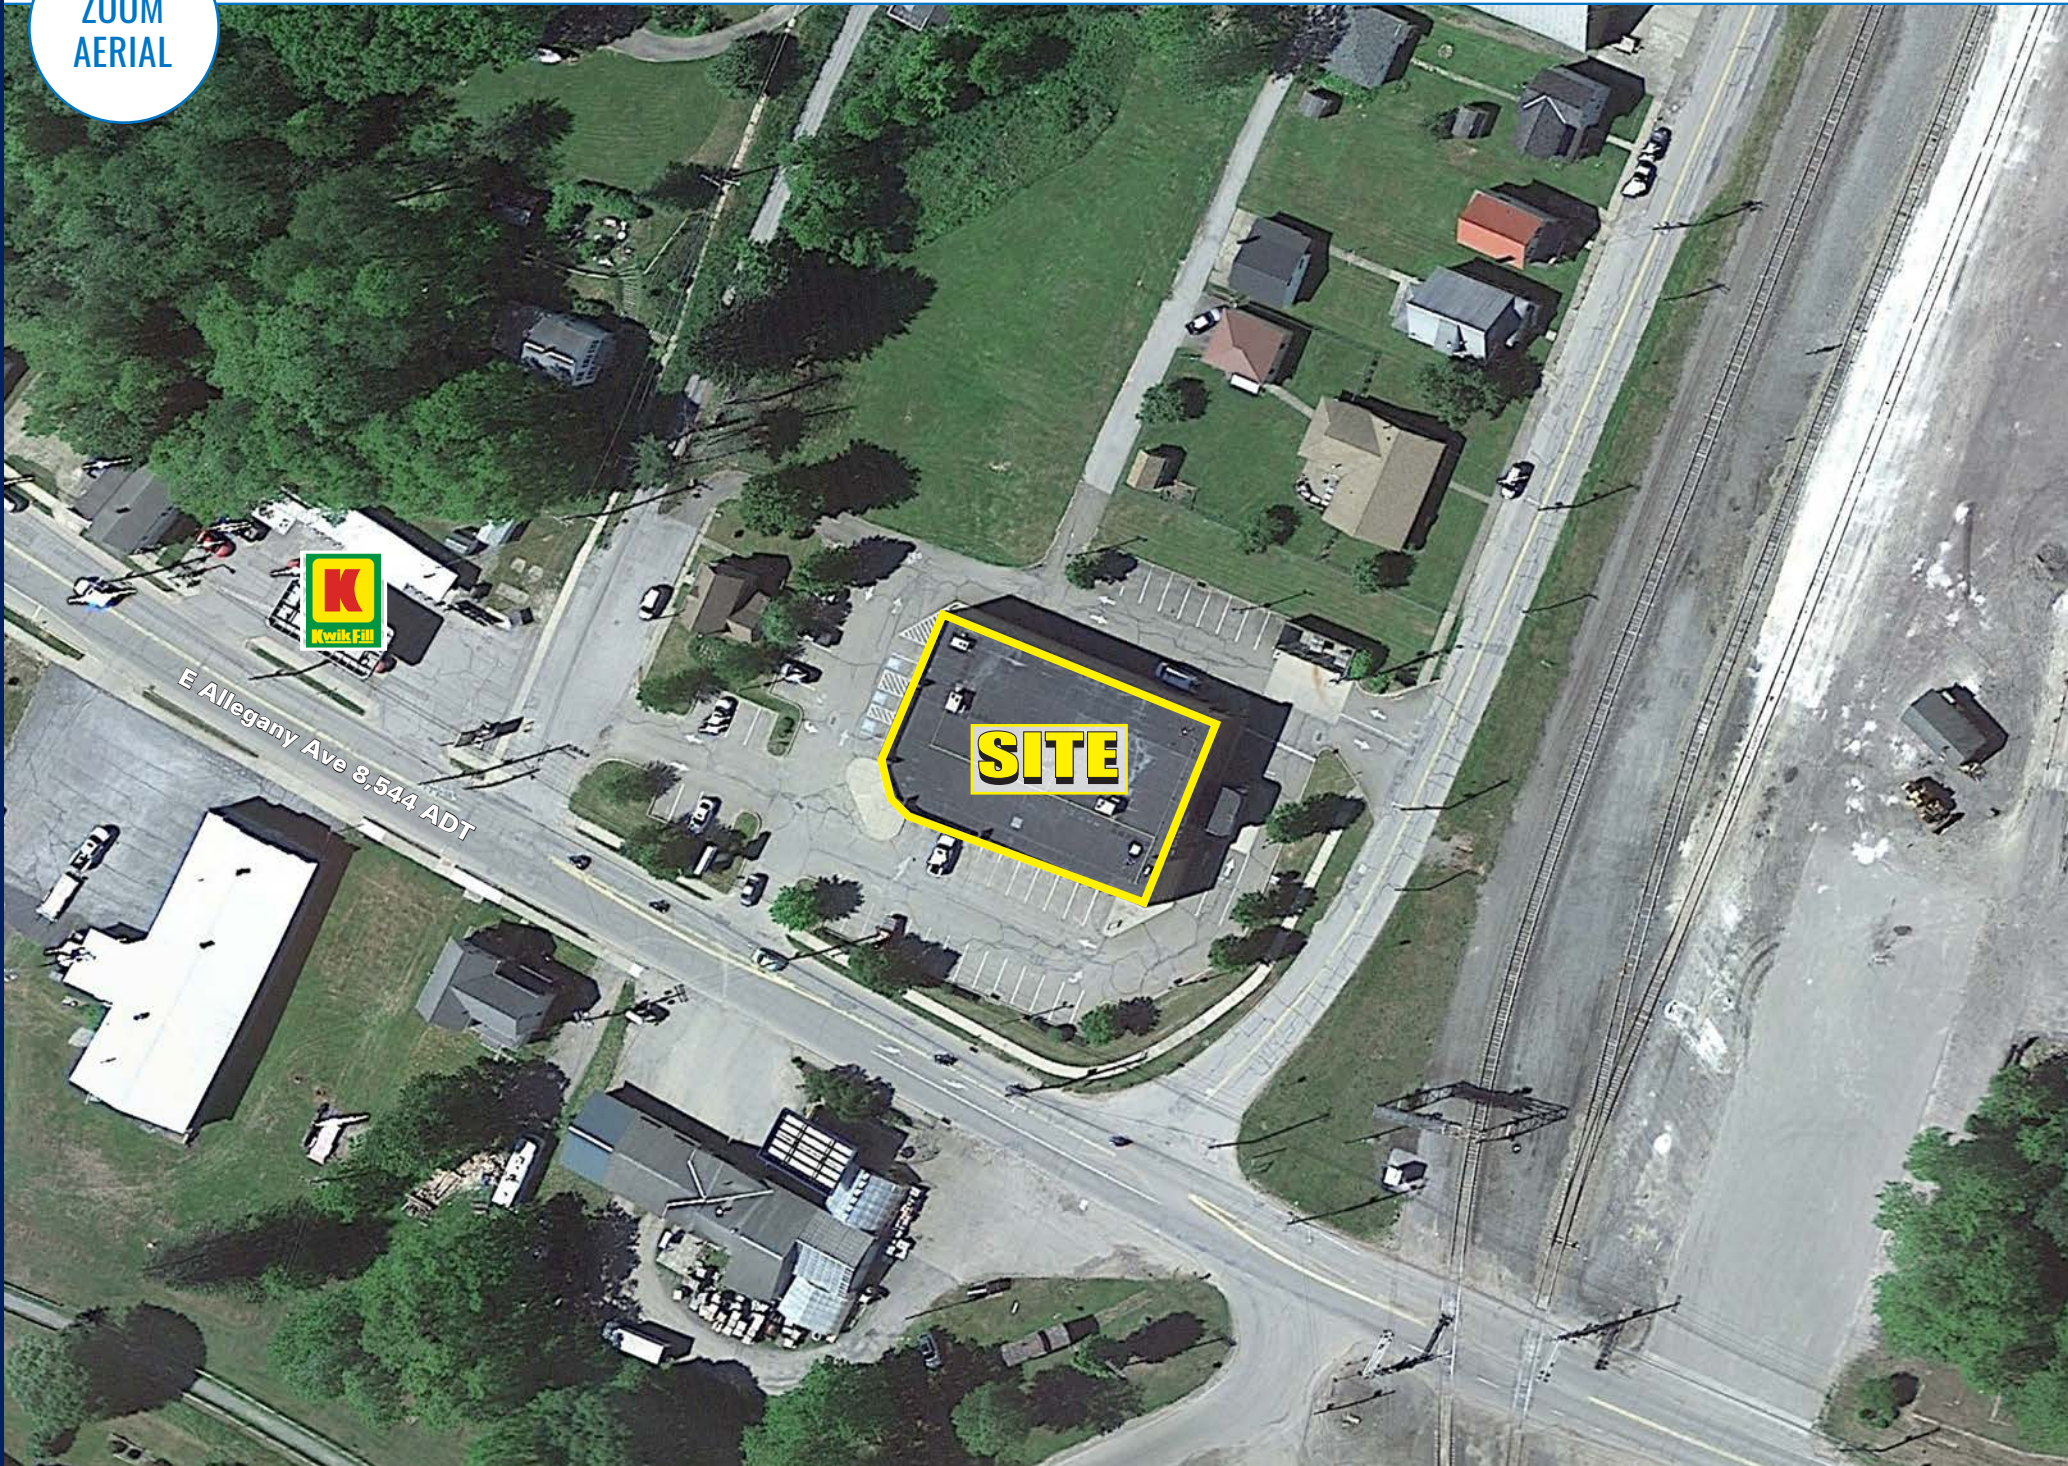

ZOOM
AERIAL