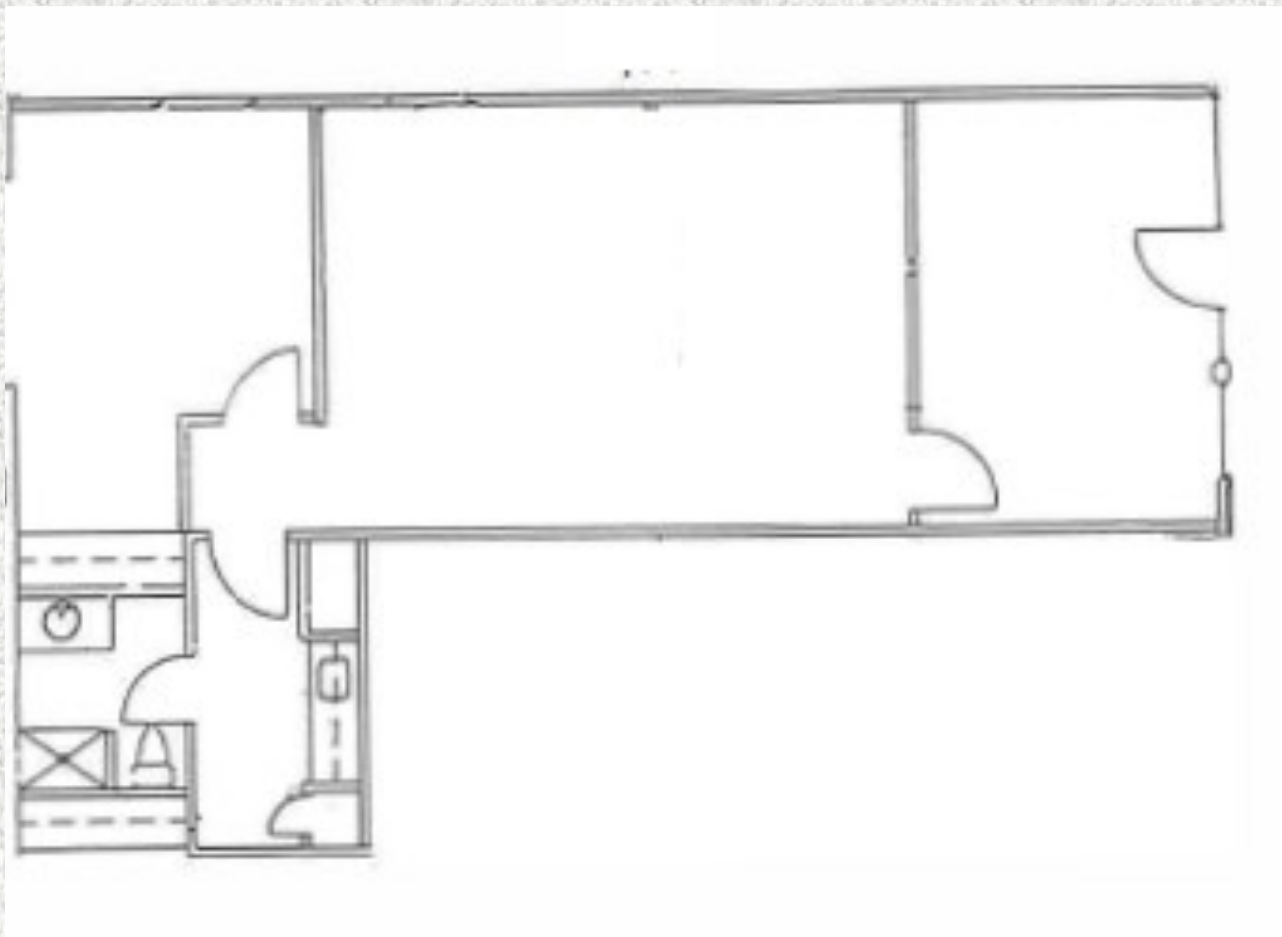

Shadow Mountain Office Center

5840 S. Memorial Drive Tulsa, Oklahoma

TFP

TWENTY FIRST PROPERTIES, INC.

**Suite 305
966 Sq. Ft.**

- 1 Office
- Open Area
- Private Restroom and Wet Bar

For additional information contact
Paul D. Wilson
at 918-743-4300 or
email paul@tfptulsa.com
www.tfptulsa.com